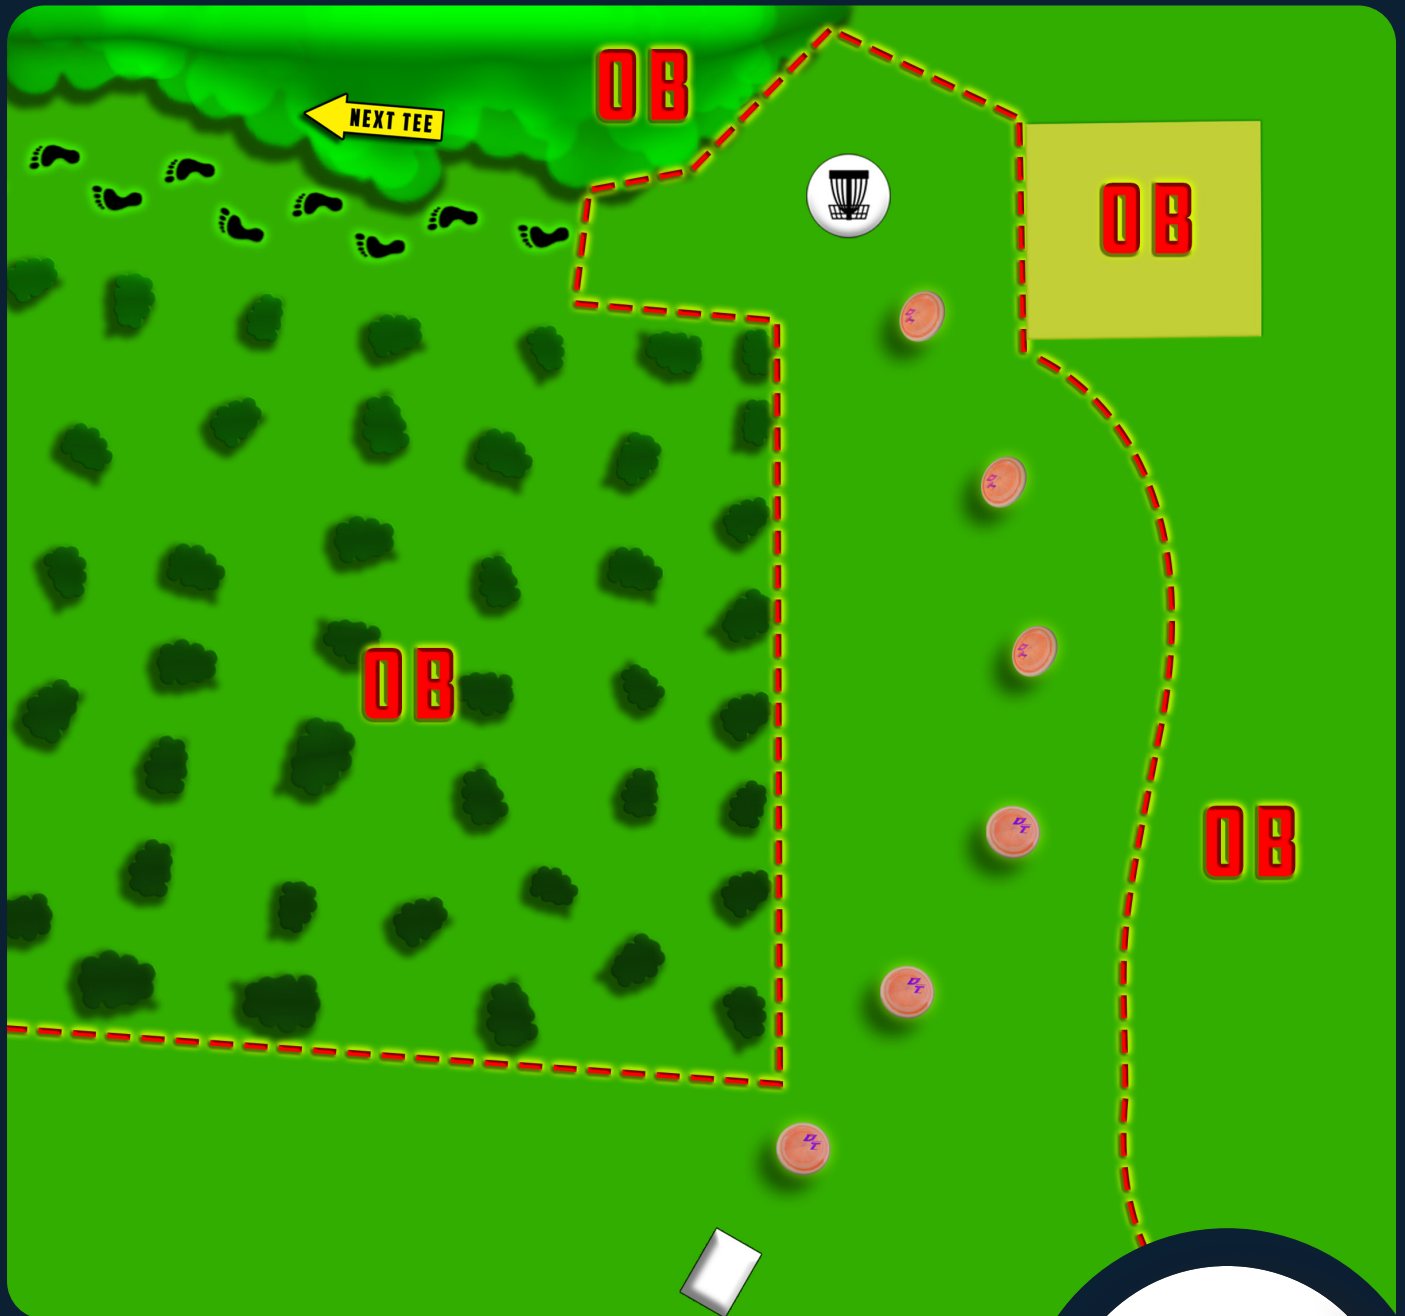

# Siege of New Castle

**PAR 4**

**170m**

**11**

# Siege of New Castle

**PAR 4**

**140m**

**12**