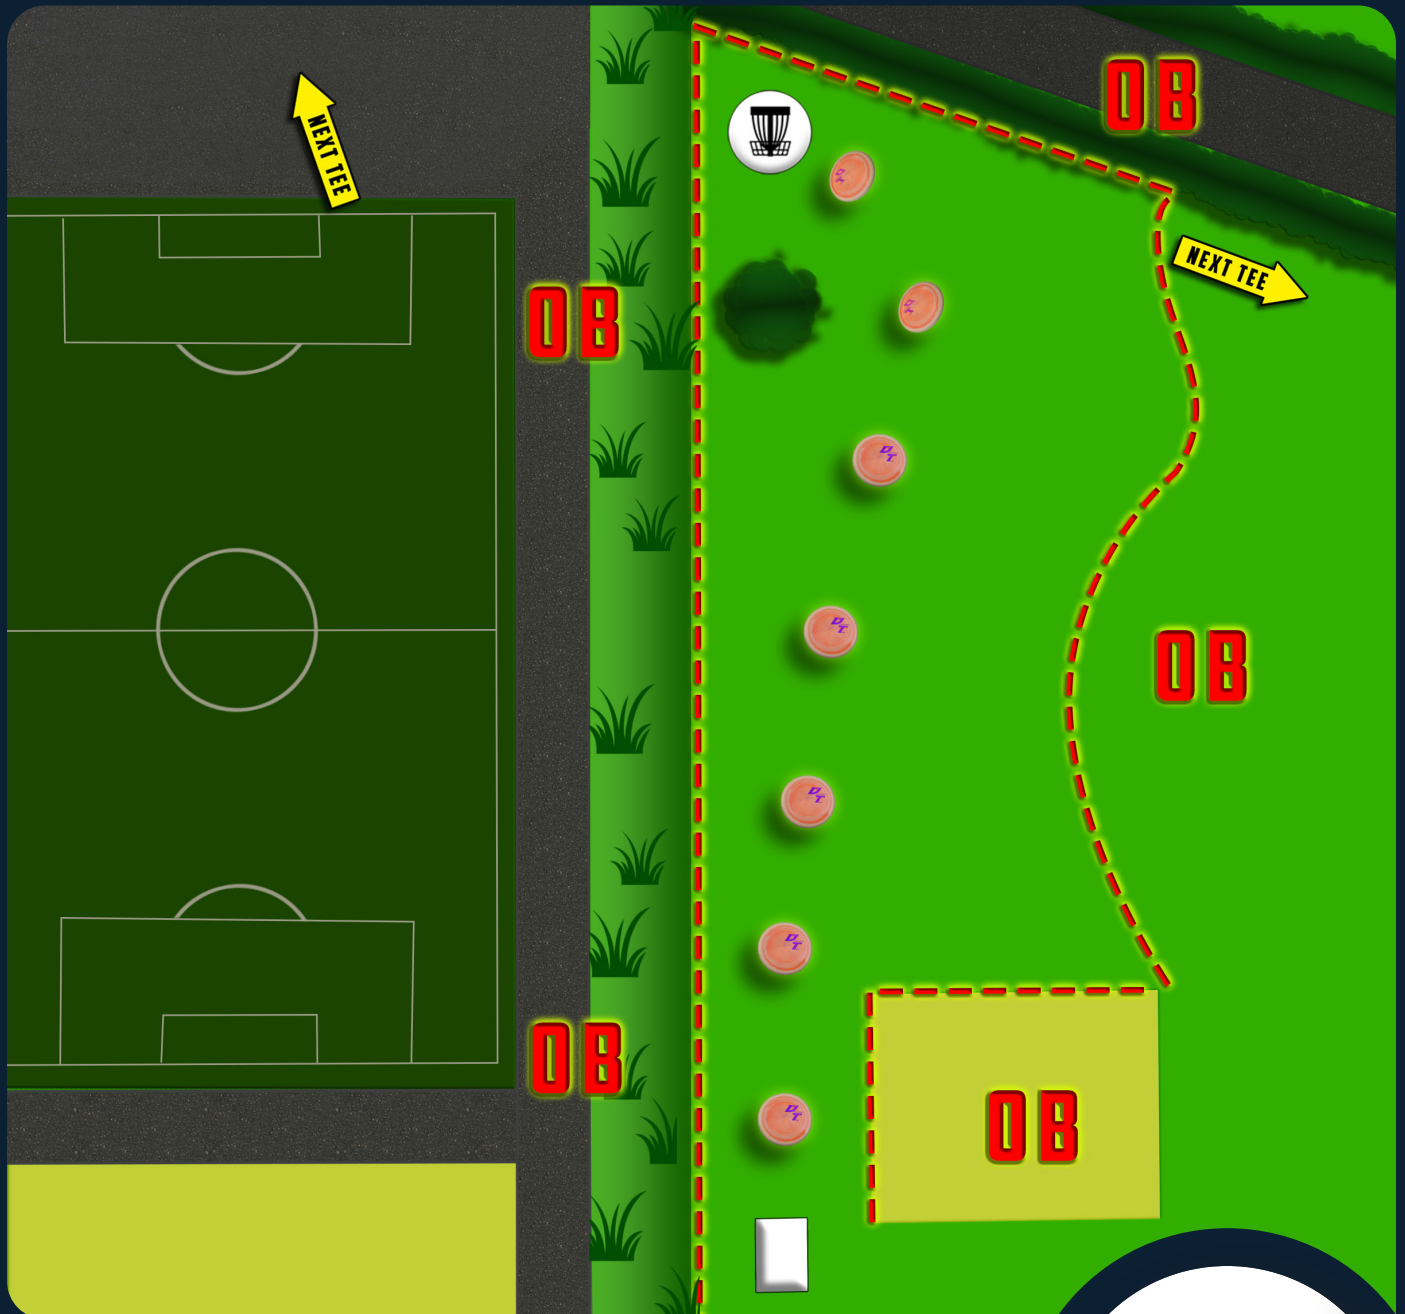

Siege of New Castle

PAR 4

170m

11