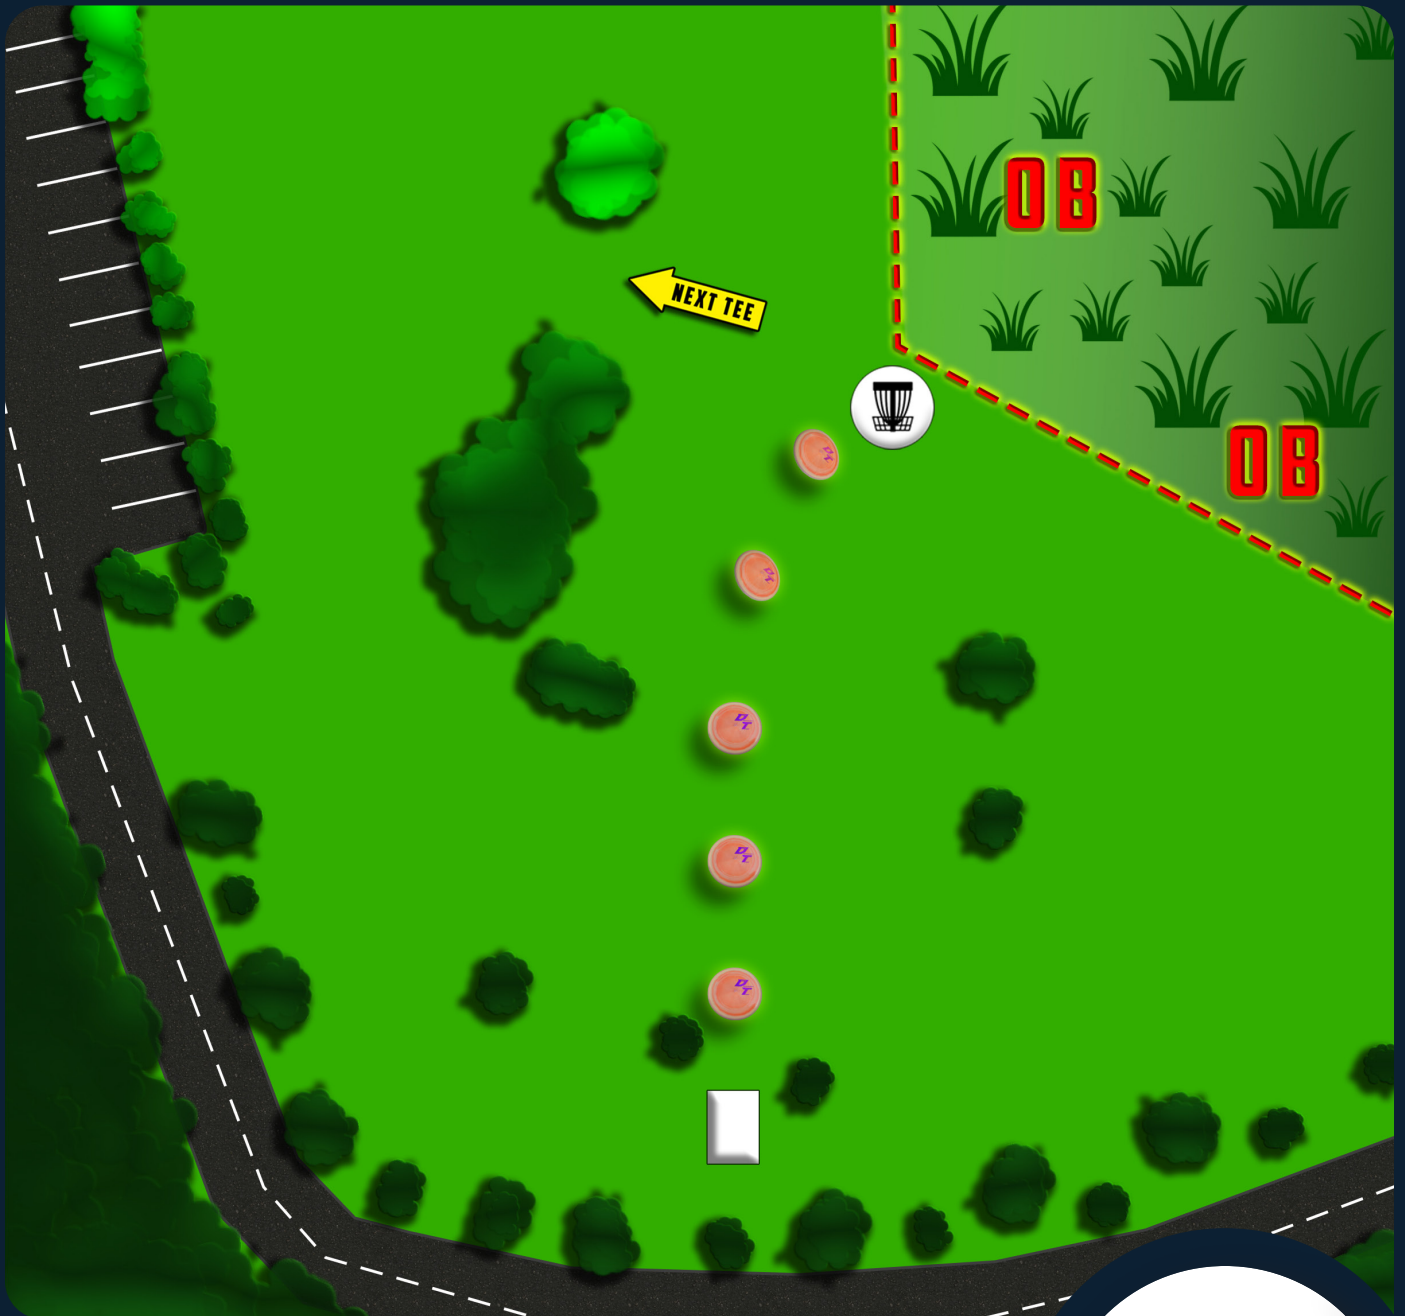

DISCOVERY
TOUR 2022

MOTIVA
DISCS

Siege of New Castle

PAR 3

72m

4