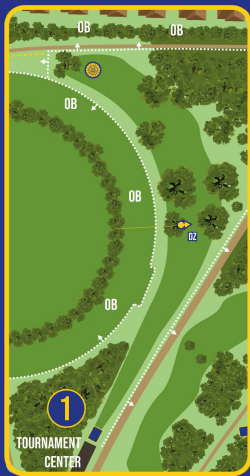

DISC GOLF
STREAM

DOWNLOAD COURSE MAP

FriBarata.fi

	1	2	3	4	5	6	7	8	9	10	11	12	13	14	15	16	17	18	TOT
par	4	4	3	4	3	3	3	4	3	4	3	4	3	4	3	4	3	5	64
m	175	143	95	177	93	85	68	156	111	130	71	205	75	189	118	180	94	327	2492
ft	574	469	311	580	305	278	223	511	364	426	232	672	246	620	387	590	308	1072	8175

1

EUROPEAN PRO TOUR

PAR 4
175 m
574 ft

WWW.EUROPEANPROTOUR.COM

OB around the fairway.

OB lines: Wooden fence on the left, asphalt path to the right, metallic fence by the roses. The rest of the OB is marked with sticks and/or OB flags.

MANDATORY, restricted area on the left side. DZ near the mando.

2

EUROPEAN PRO TOUR

PAR 4
143 m
469 ft

WWW.EUROPEANPROTOUR.COM

OB further away on left side

OB behind the basket

NOTICE: The OB right behind the basket is marked with sticks, but there is OB in the entire length of the gravel path