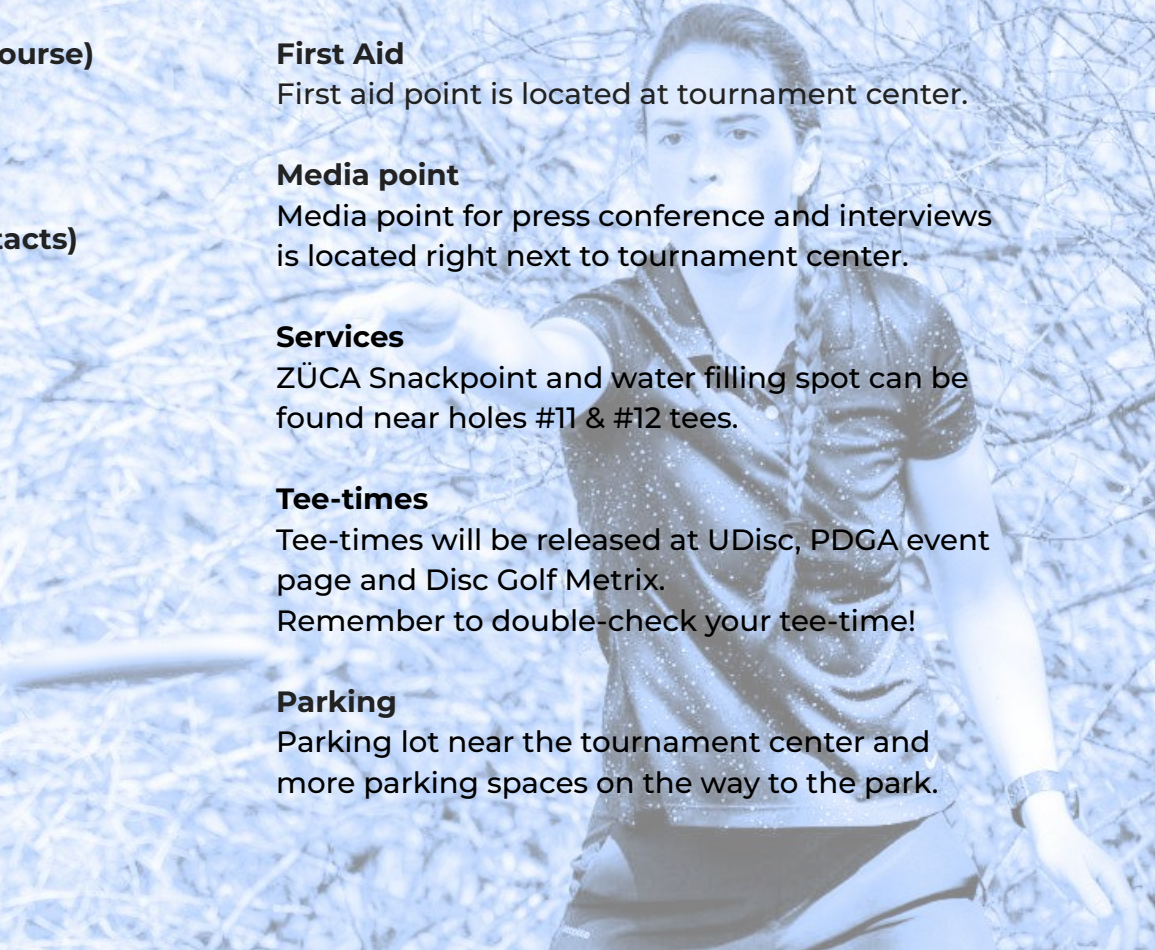

Contact

Tournament Director (Event, volunteers, course)

Sinus Frank, #25808

sf@valbyparken.dk

+45 261 568 19

Tournament Director (Scoring, player contacts)

Mikko Wikman, #58576

mikko.wikman@europeanprotour.com

+358 40 556 7789

Event official

Steffen Rise Andersen, #66781

EPT Tour Director

Mikko Wikman

mikko.wikman@europeanprotour.com

EPT Media Manager

Juha Kytö

juha.kyto@europeanprotour.com

Emergency number: 112

Good to know

First Aid

First aid point is located at tournament center.

Media point

Media point for press conference and interviews is located right next to tournament center.

Services

ZÜCA Snackpoint and water filling spot can be found near holes #11 & #12 tees.

Tee-times

Tee-times will be released at UDisc, PDGA event page and Disc Golf Metrix.

Remember to double-check your tee-time!

Parking

Parking lot near the tournament center and more parking spaces on the way to the park.