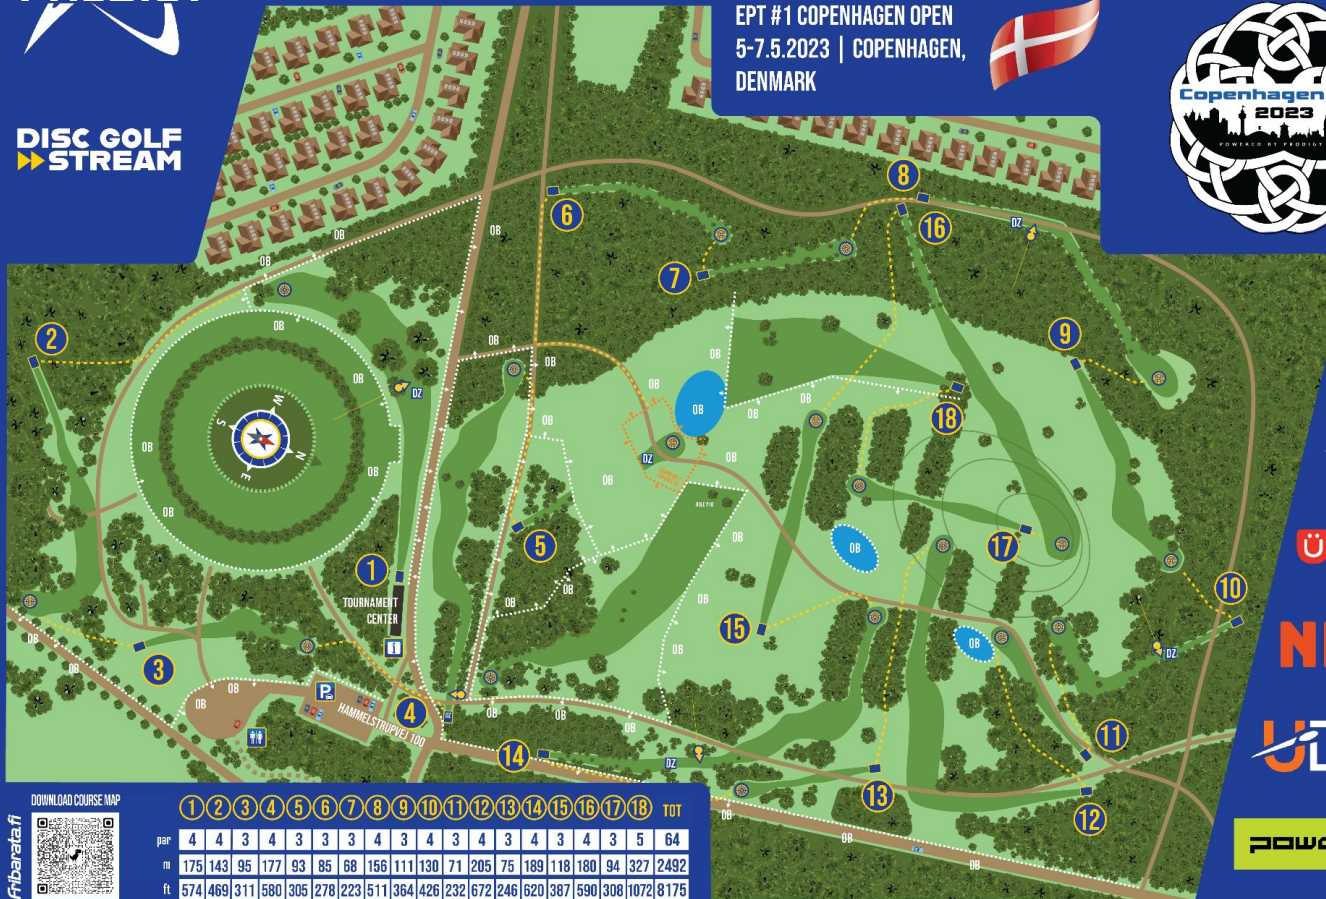

DISC GOLF
STREAM