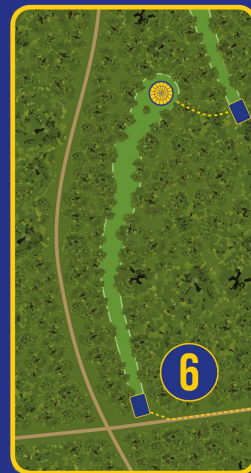

4

EUROPEAN PRO TOUR

PAR 4
177 m
580 ft

WWW.EUROPEANPROTOUR.COM

DISC GOLF STREAM

OB around the fairway.
OB lines: The line of asphalt paths and fairway on both sides. Gravel path behind the basket.

MANDATORY, restricted area on the right side. DZ near the mando.

5

EUROPEAN PRO TOUR

PAR 3
93 m
305 ft

WWW.EUROPEANPROTOUR.COM

DISC GOLF STREAM

ISLAND GREEN. An initial throw beyond the inbounds fairway must come to rest on the Island Green. If the throw comes to rest OB, the next throw is from the DZ with a penalty throw. All throws made from the DZ or the Island Green itself use normal OB rules.

6

EUROPEAN PRO TOUR

PAR 3
85 m
278 ft

WWW.EUROPEANPROTOUR.COM

DISC GOLF STREAM

7

EUROPEAN ✦ PRO TOUR

7