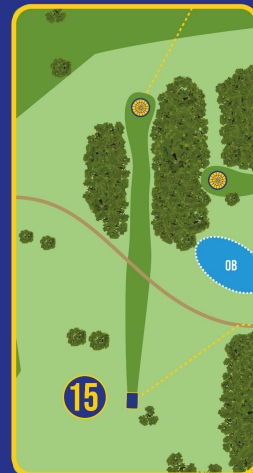

PAR 4
189 m
620 ft

ZÜca

14

WWW.EUROPEANPROTOUR.COM

DISC GOLF
STREAM

OB on the right side.

OB line: Asphalt road (but not on the paving stones).

15

EUROPEAN PRO TOUR

PAR 3
118 m
387 ft

powergrip

15

WWW.EUROPEANPROTOUR.COM

DISC GOLF
STREAM

OB pond further on the right side.

Marked with sticks and/or flags

MANDATORY, restricted area on the left side. DZ near the mando.

16

EUROPEAN ★ PRO TOUR

PAR 4
180 m
590 ft

UDisc

WWW.EUROPEANPROTOUR.COM **DISC GOLF STREAM**

17

EUROPEAN ★ PRO TOUR