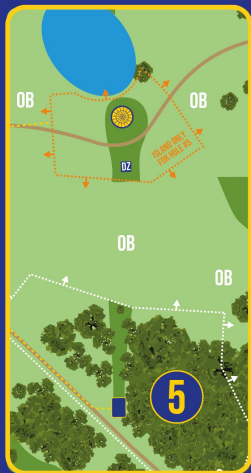

3

EUROPEAN PRO TOUR

PAR 3
95 m
311 ft

WWW.EUROPEANPROTOUR.COM

OB further away on both sides.

OB lines: All asphalt and paving stones on the parking lot. Some sticks and/or flags have been set-up to help determine the OB.

4

EUROPEAN PRO TOUR

PAR 4
177 m
580 ft

WWW.EUROPEANPROTOUR.COM

DISC GOLF STREAM

OB around the fairway.
OB lines: The line of asphalt paths and fairway on both sides. Gravel path behind the basket.

MANDATORY, restricted area on the right side. DZ near the mando.

5

EUROPEAN PRO TOUR

PAR 3
93 m
305 ft

WWW.EUROPEANPROTOUR.COM

DISC GOLF STREAM

ISLAND GREEN. An initial throw beyond the inbounds fairway must come to rest on the Island Green. If the throw comes to rest OB, the next throw is from the DZ with a penalty throw. All throws made from the DZ or the Island Green itself use normal OB rules.

6

EUROPEAN PRO TOUR

PAR 3
85 m
278 ft

WWW.EUROPEANPROTOUR.COM

DISC GOLF STREAM

7

EUROPEAN ✦ PRO TOUR

7