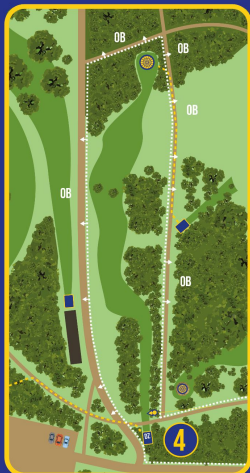

1

EUROPEAN PRO TOUR

PAR 4
175 m
574 ft

WWW.EUROPEANPROTOUR.COM

OB around the fairway.

OB lines: Wooden fence on the left, asphalt path to the right, metallic fence by the roses. The rest of the OB is marked with sticks and/or OB flags.

MANDATORY, restricted area on the left side. DZ near the mando.

2

EUROPEAN PRO TOUR

PAR 4
143 m
469 ft

WWW.EUROPEANPROTOUR.COM

OB further away on left side

OB behind the basket

NOTICE: The OB right behind the basket is marked with sticks, but there is OB in the entire length of the gravel path

3

EUROPEAN PRO TOUR

PAR 3
95 m
311 ft

WWW.EUROPEANPROTOUR.COM

OB further away on both sides.

OB lines: All asphalt and paving stones on the parking lot. Some sticks and/or flags have been set-up to help determine the OB.

4

EUROPEAN PRO TOUR

PAR 4
177 m
580 ft

WWW.EUROPEANPROTOUR.COM

DISC GOLF STREAM

OB around the fairway.
OB lines: The line of asphalt paths and fairway on both sides. Gravel path behind the basket.

MANDATORY, restricted area on the right side. DZ near the mando.