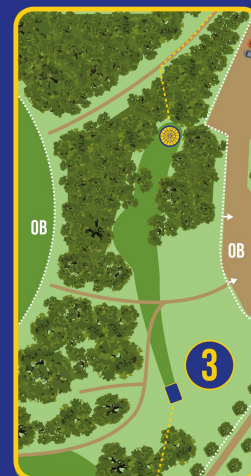

1

EUROPEAN PRO TOUR

PAR 4
175 m
574 ft

WWW.EUROPEANPROTOUR.COM

OB around the fairway.

OB lines: Wooden fence on the left, asphalt path to the right, metallic fence by the roses. The rest of the OB is marked with sticks and/or OB flags.

MANDATORY, restricted area on the left side. DZ near the mando.

2

EUROPEAN PRO TOUR

PAR 4
143 m
469 ft

WWW.EUROPEANPROTOUR.COM

OB further away on left side

OB behind the basket

NOTICE: The OB right behind the basket is marked with sticks, but there is OB in the entire length of the gravel path

3

EUROPEAN PRO TOUR

PAR 3
95 m
311 ft

WWW.EUROPEANPROTOUR.COM

OB further away on both sides.

OB lines: All asphalt and paving stones on the parking lot. Some sticks and/or flags have been set-up to help determine the OB.

4

EUROPEAN PRO TOUR

PAR 4
177 m
580 ft

WWW.EUROPEANPROTOUR.COM

DISC GOLF STREAM

OB around the fairway.
OB lines: The line of asphalt paths and fairway on both sides. Gravel path behind the basket.

MANDATORY, restricted area on the right side. DZ near the mando.