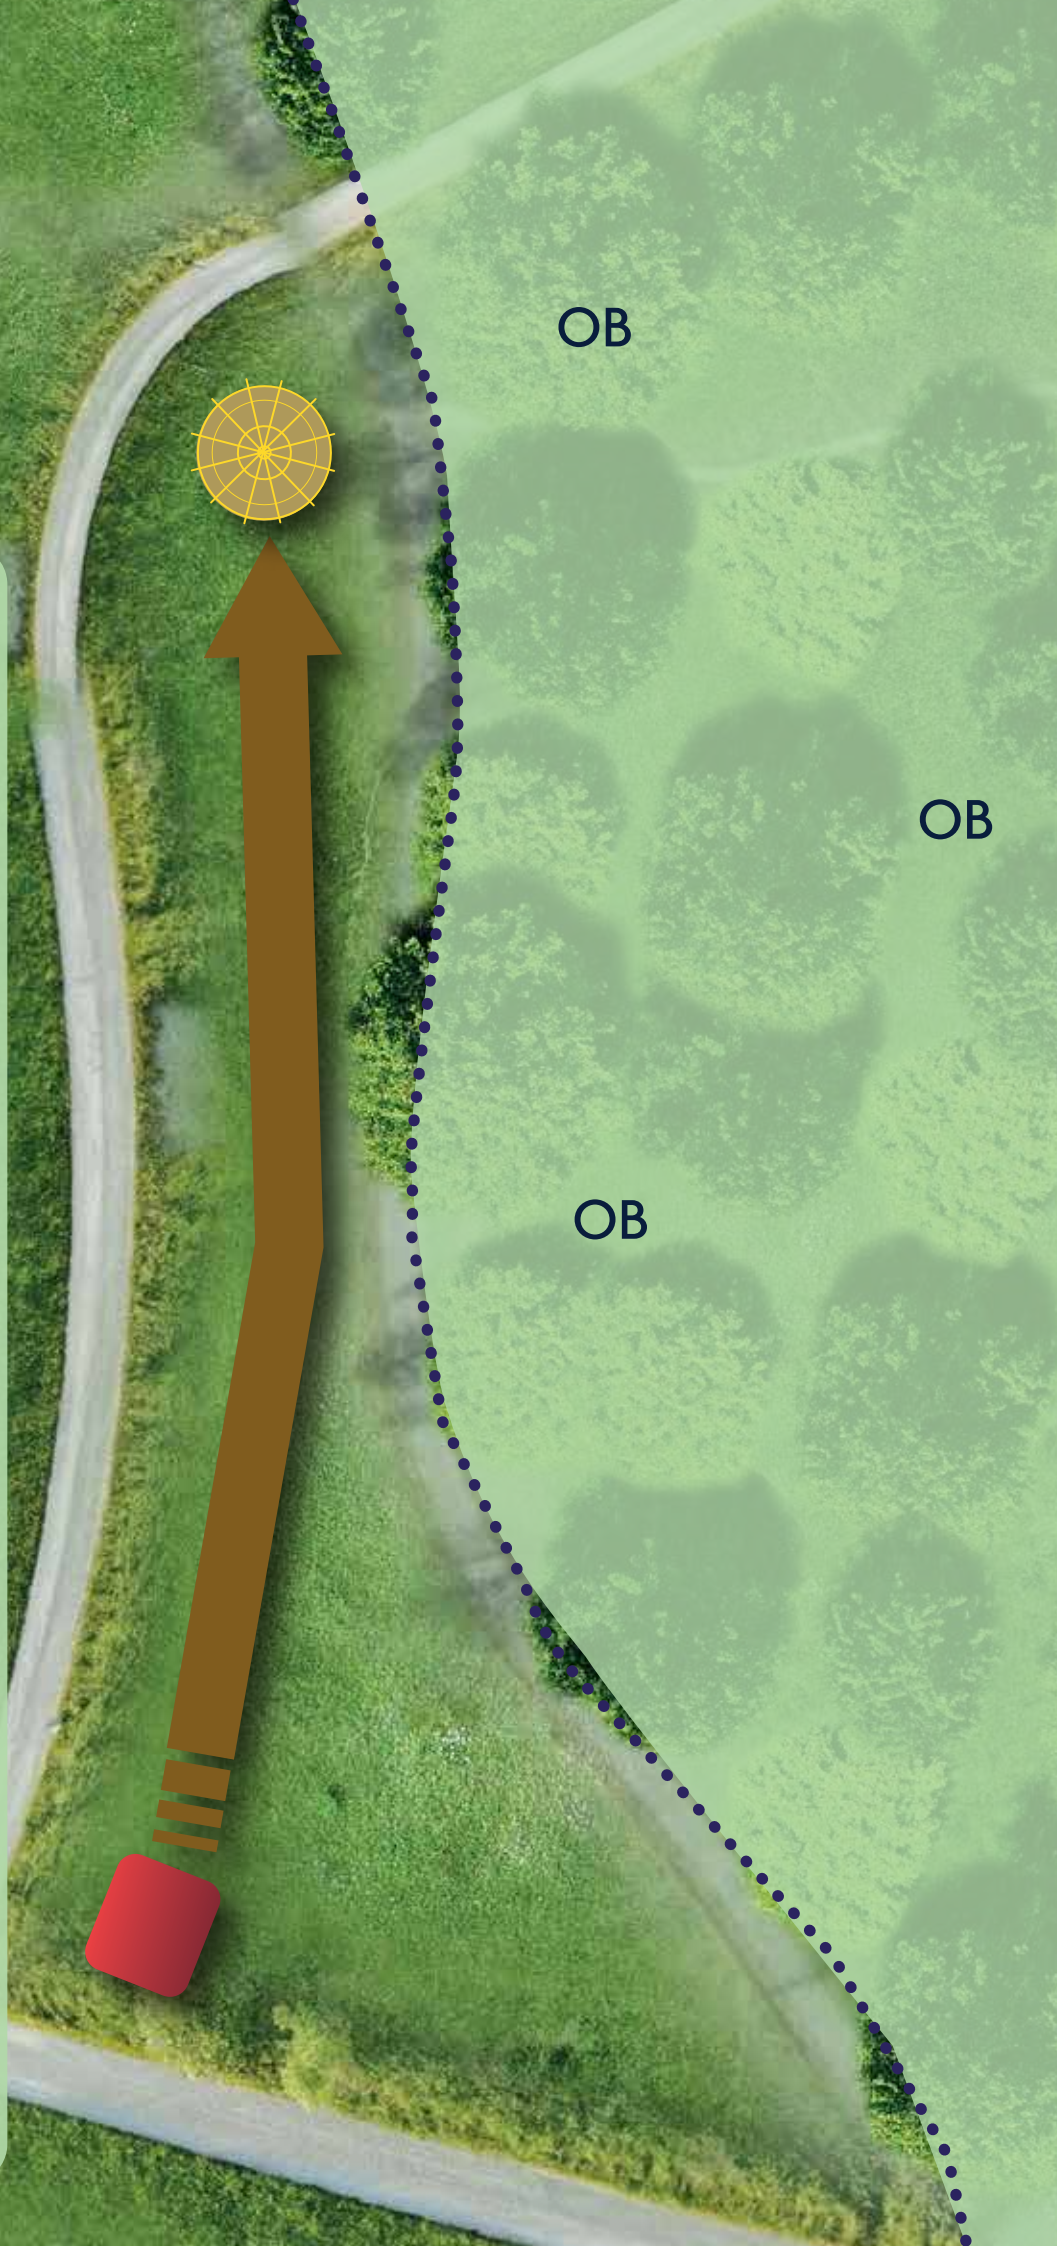

7

Normal OB rules and
+1 penalty stroke.

PAR
3

120 m

VEENDUGE VISKE
OHUTUSES!

PÜHAJÄRVE
DISCGOLF

INNORVA®
DISC GOLF

SPORTLAND

**NORDIC
TITANIUM**