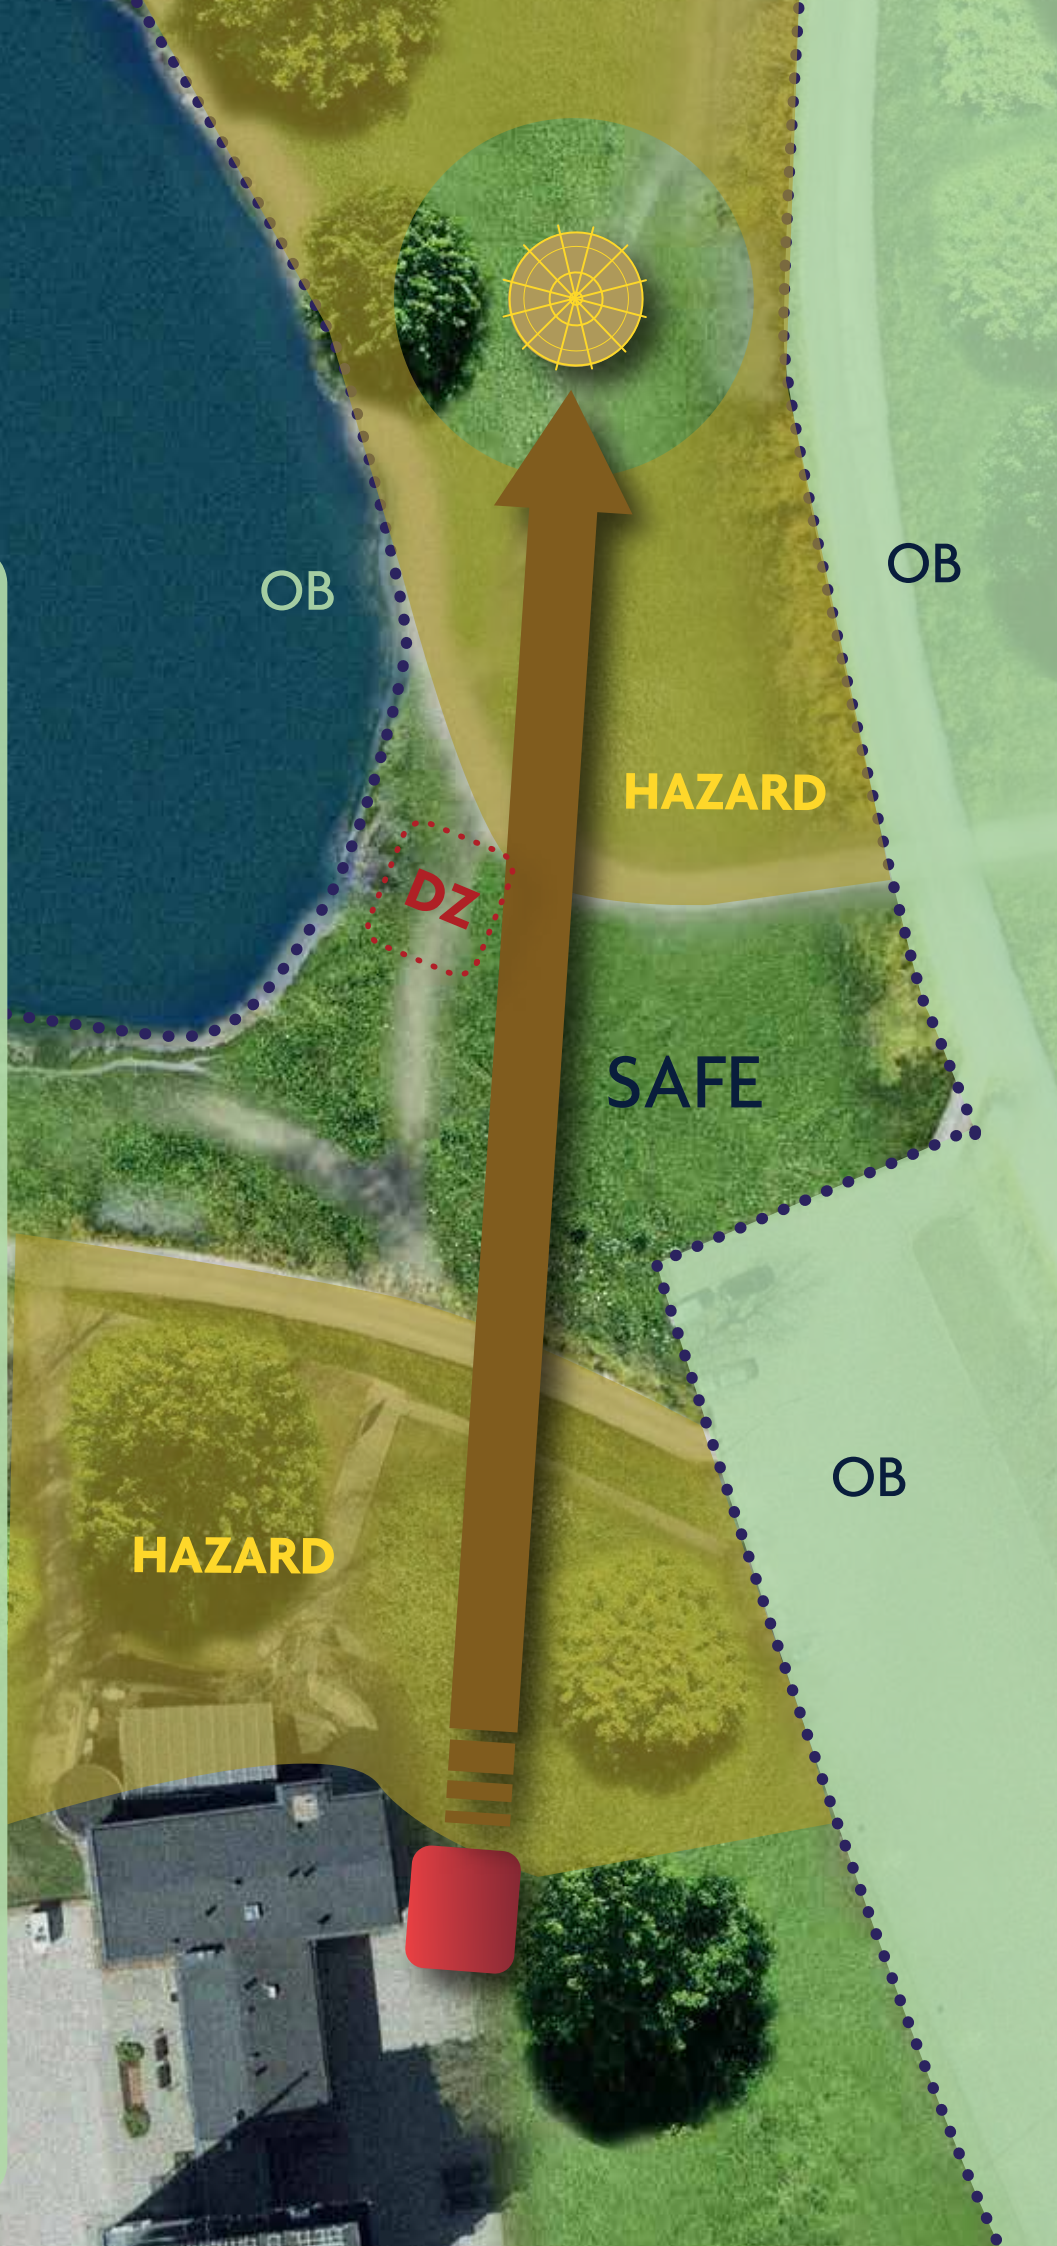

# 1

Mandatory SAFE-island.  
Teeshot MUST land on the  
island for safety reasons.

If the island is missed  
proceed to DZ +1 penalty  
stroke.

HAZARD and OB rules are in  
effect after the teeshot.

## 145 m

VEENDUGE VISKE  
OHUTUSES!

**PÜHAJÄRVE  
DISCGOLF**

**INNOVA**  
DISC GOLF

**SPORTLAND**

**NORDIC  
TITANIUM**

2

No special rules.