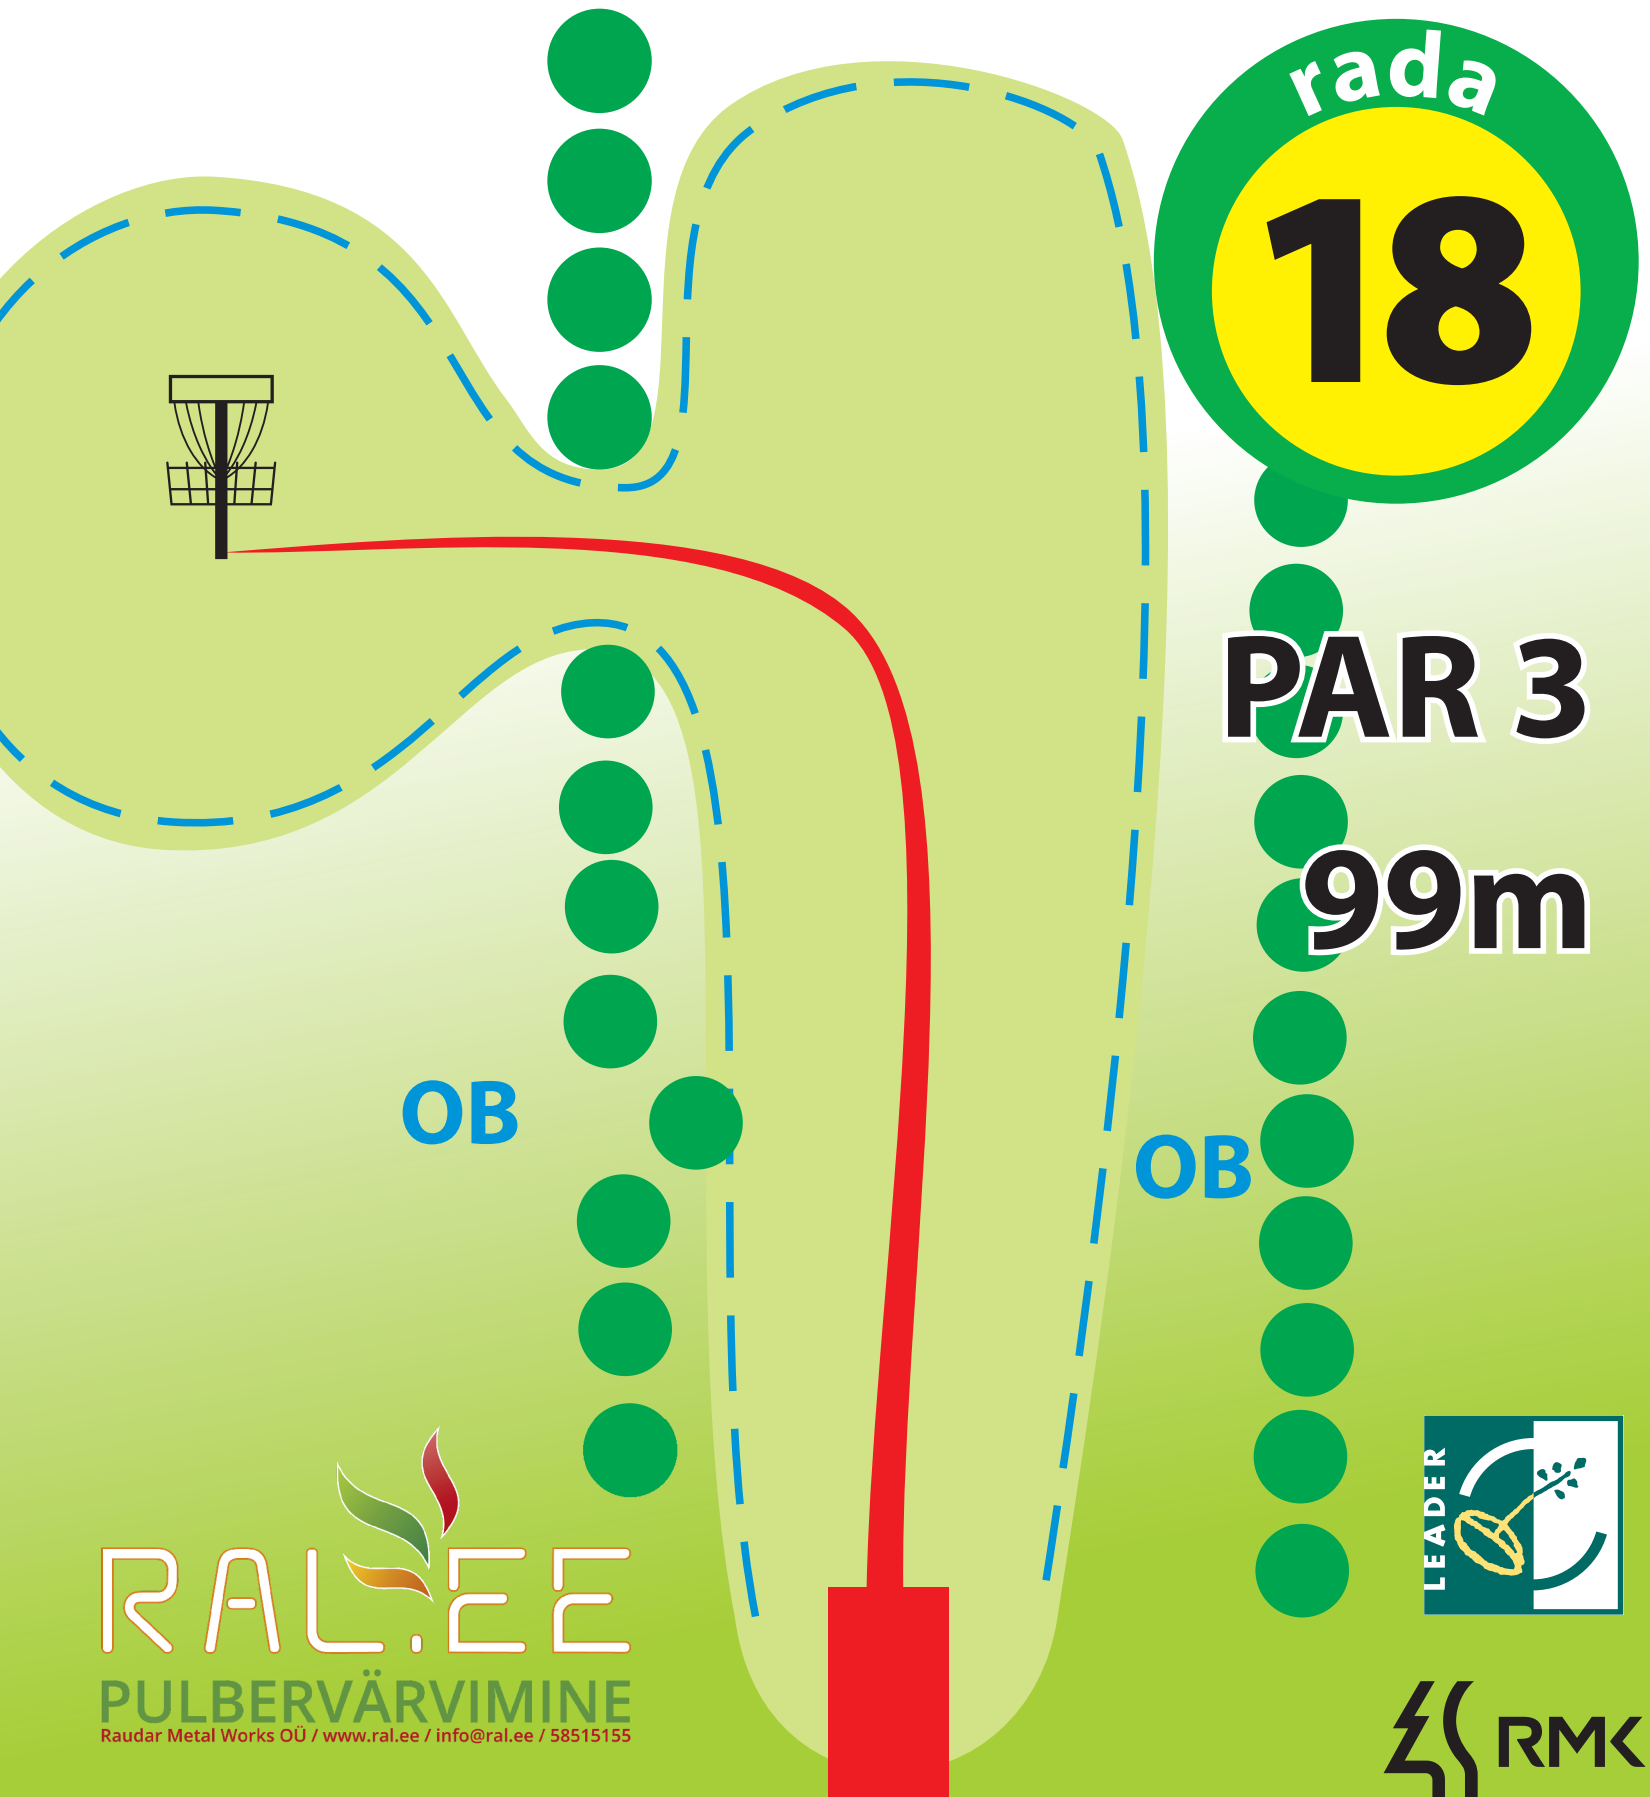

RAL.EE
PULBERVÄRVIMINE
Raudar Metal Works OÜ / www.ral.ee / info@ral.ee / 58515155