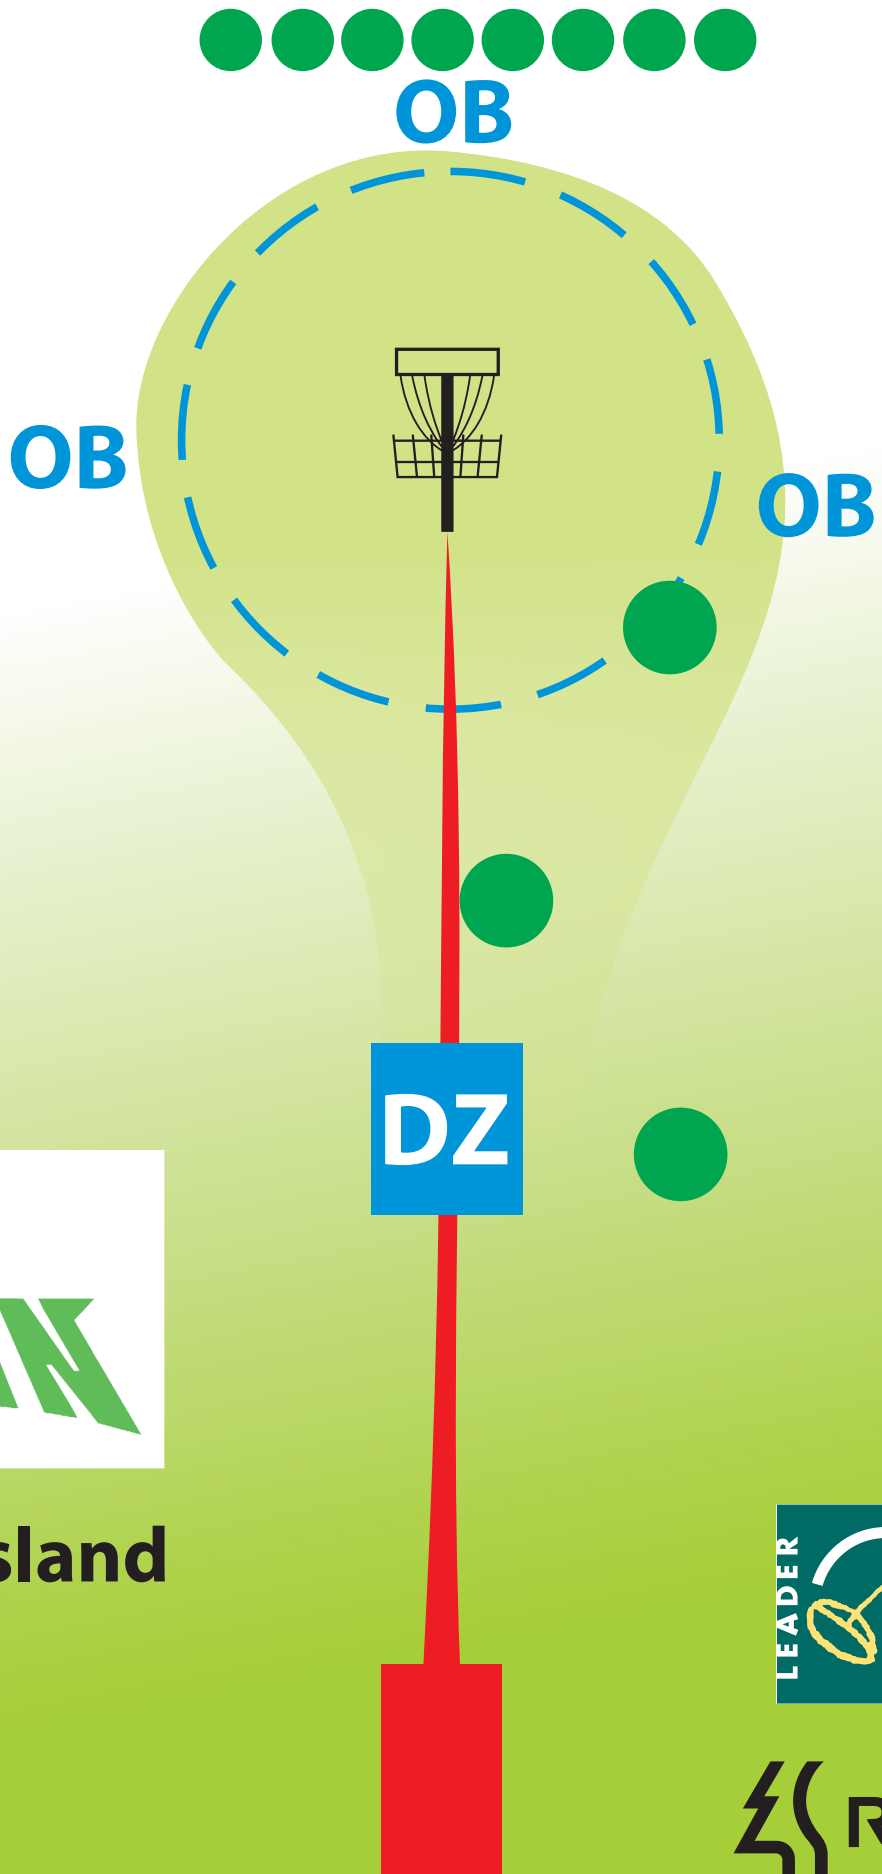

# Discgolf Park

**PAR 3**

**73m**

**Drive it on the island**

Nordic Houses