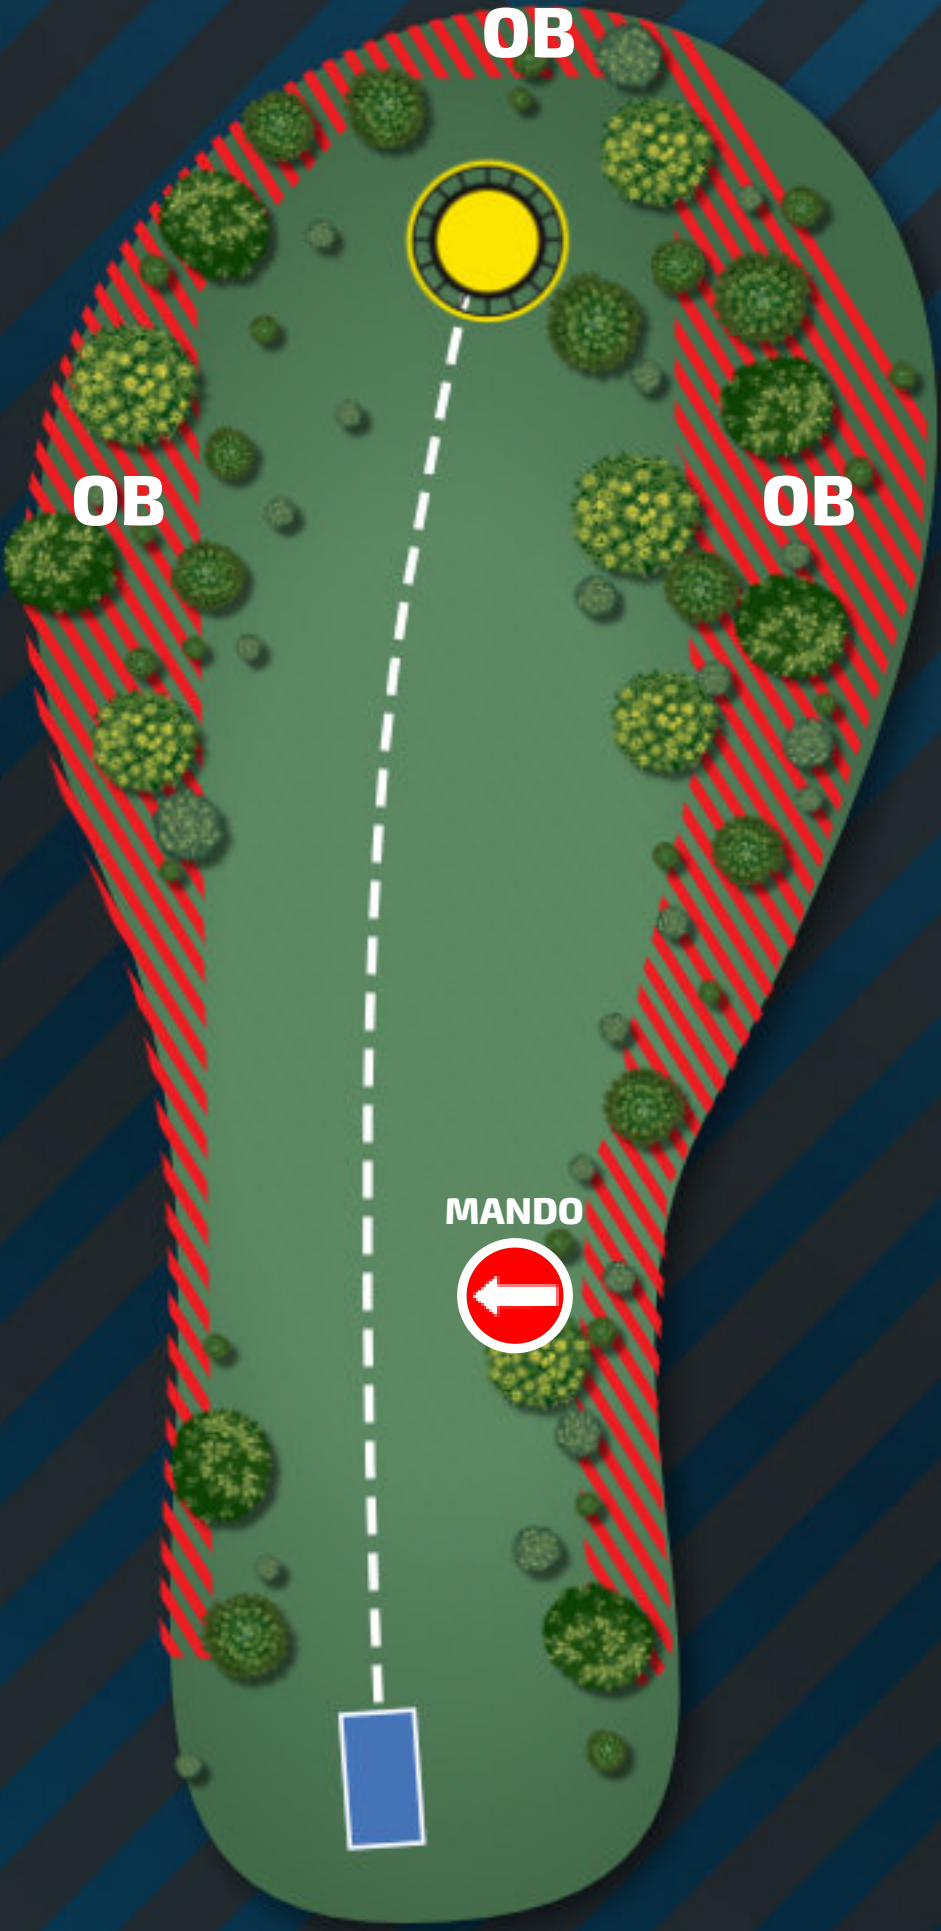

PAR 3

17

75m

ALLOW THE GROUP
AHEAD OF YOU
TO LEAVE THE PATH
BEFORE YOU START
YOUR TEE SHOT

EACH PLAYER IS
RESPONSIBLE
FOR SAFETY BEFORE
AND DURING THE THROW

OB LEFT, RIGHT AND BEHIND THE
BASKET. REGULAR OB RULES.
MANDO MUST BE PASSED LEFT OF
THE MARKING. IF YOU MISS THE
MANDO, YOU MUST RE-TEE.

LINIA OB ZGODNIE Z OZNACZENIAMI.
MANDO MIJAMY PO LEWEJ STRONIE.
JEŻELI NIE TRAFISZ MANDO MUSISZ
ZROBIĆ RE-TEE.