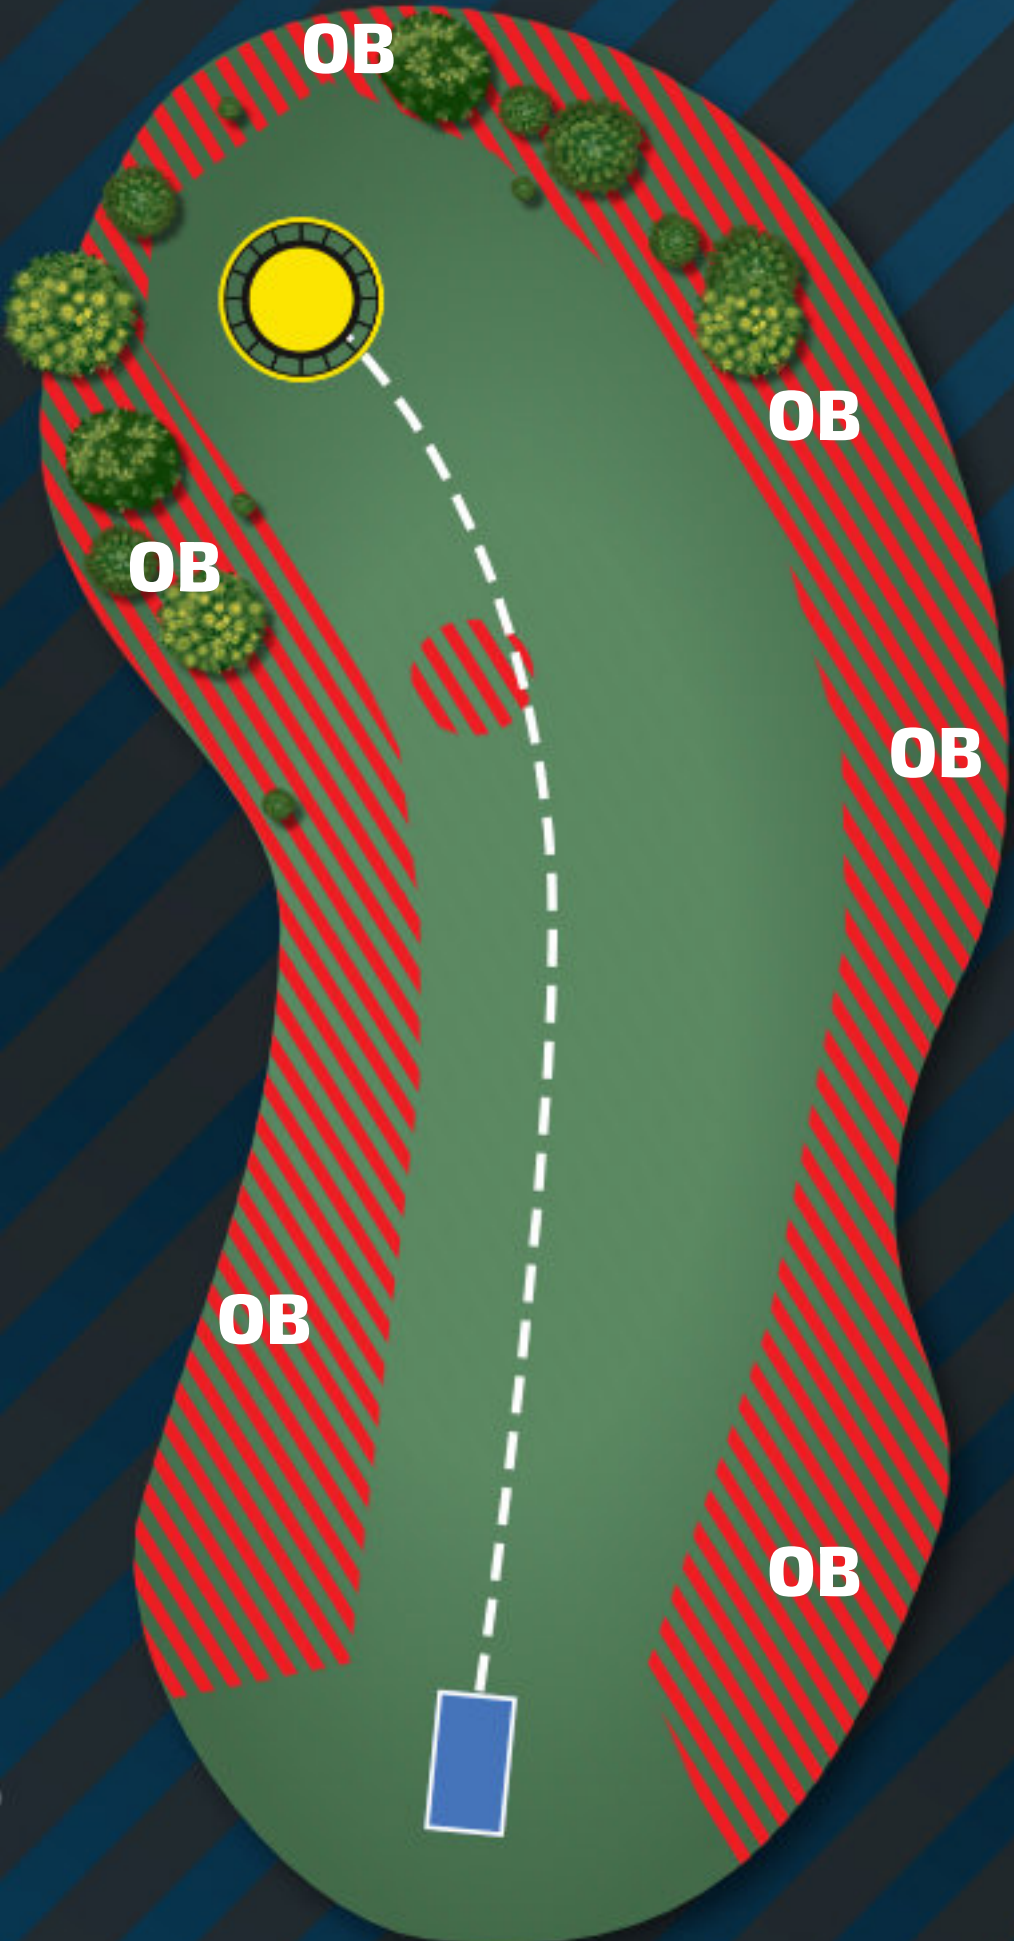

PAR 3

11

120m

ALLOW THE GROUP
AHEAD OF YOU
TO LEAVE THE PATH
BEFORE YOU START
YOUR TEE SHOT

EACH PLAYER IS
RESPONSIBLE
FOR SAFETY BEFORE
AND DURING THE THROW

OB RIGHT, LEFT AND BEHIND
THE BASKET,
REGULAR OB RULES

LINIA OB
ZGODNIE Z
OZNACZENIAMI

PAR 3

12

75m

**ALLOW THE GROUP
AHEAD OF YOU
TO LEAVE THE PATH
BEFORE YOU START
YOUR TEE SHOT**

**EACH PLAYER IS
RESPONSIBLE
FOR SAFETY BEFORE
AND DURING THE THROW**

**OB LEFT, RIGHT AND BEHIND
THE BASKET,
REGULAR OB RULES**

**LINIA OB ZGODNIE Z
OZNACZENIAM**

PAR 4

13

200m

ALLOW THE GROUP
AHEAD OF YOU
TO LEAVE THE PATH
BEFORE YOU START
YOUR TEE SHOT

EACH PLAYER IS
RESPONSIBLE
FOR SAFETY BEFORE
AND DURING THE THROW

OB LEFT (MARKED),
REGULAR OB RULES,
OB FROM HOLE 12 PLAYS.