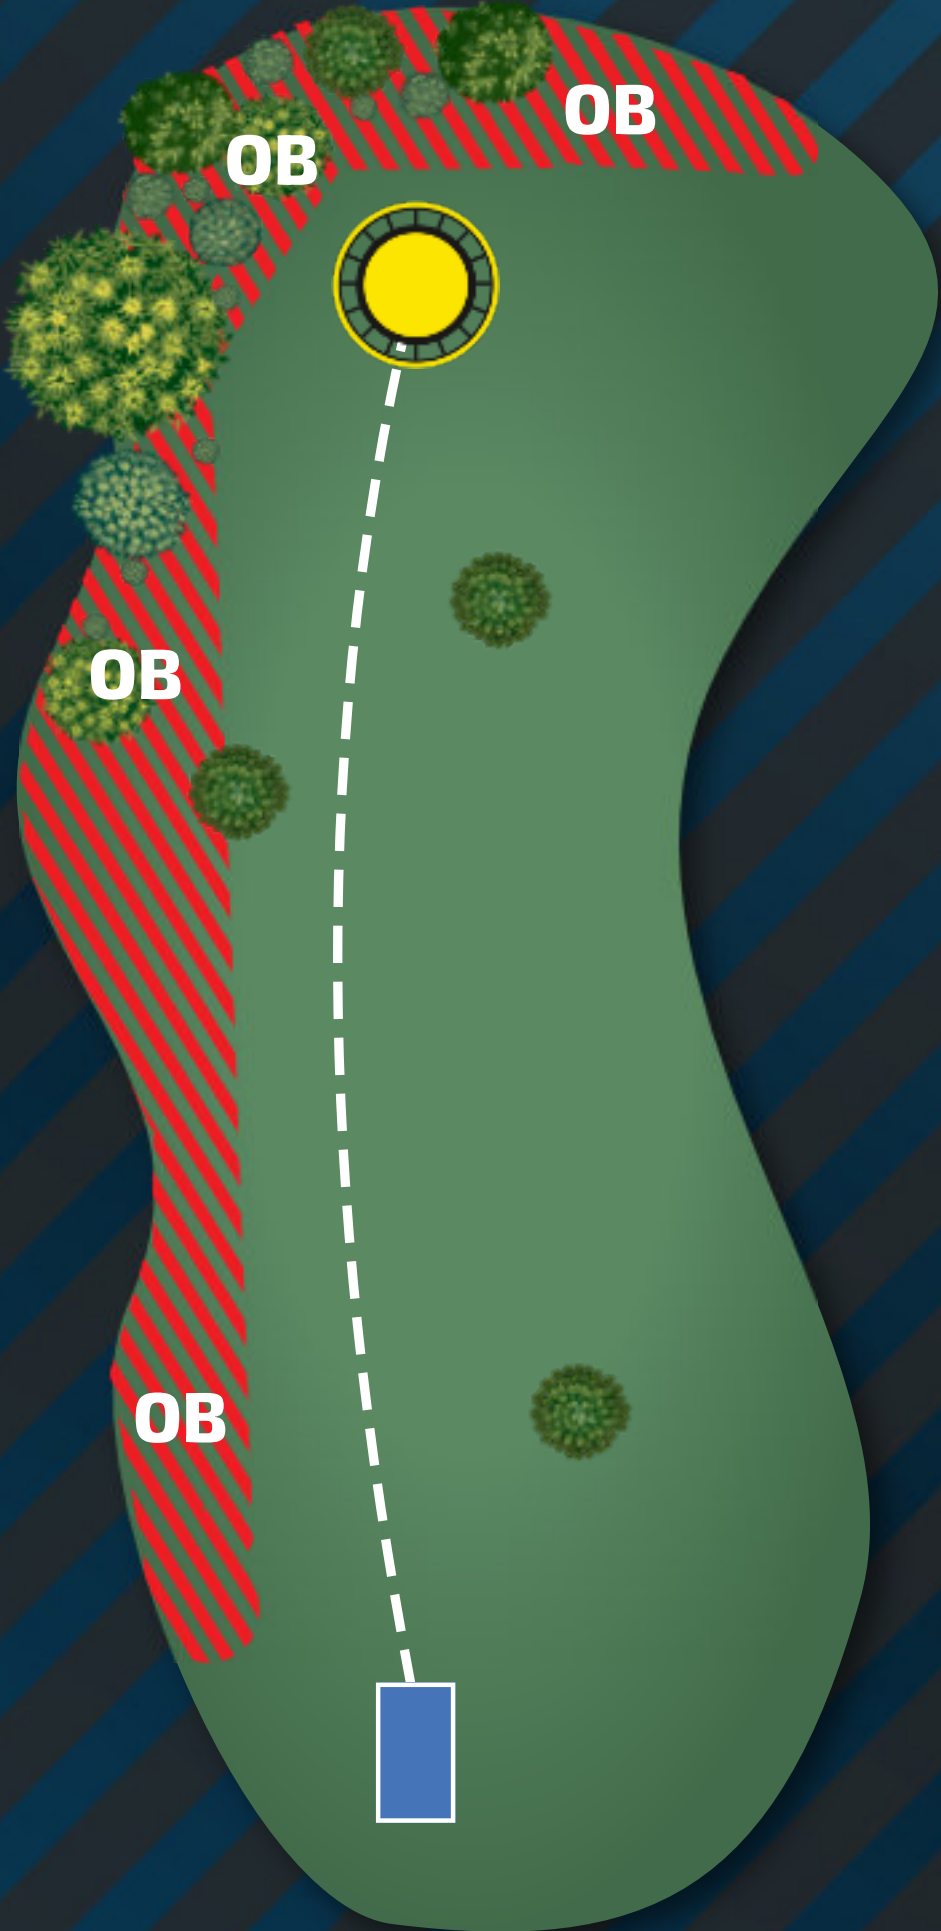

NO.	DIST.	PAR	NO.	DIST.	PAR	NO.	DIST.	PAR
1	105m	3	7	83m	3	13	200m	4
2	185m	4	8	99m	3	14	84m	3
3	85m	3	9	105m	3	15	311m	5
4	125m	4	10	71m	3	16	92m	3
5	151m	4	11	120m	3	17	75m	3
6	91m	3	12	75m	3	18	175m	4

2232m
PAR 61

! KAŻDY GRACZ JEST ODPOWIEDZIALNY ZA BEZPIECZEŃSTWO PRZED I PODCZAS RZUTU **!**
! NB! PLEASE BE AWARE THAT YOU ARE RESPONSIBLE FOR YOUR THROWS AND ANY HARM THEY MAY CAUSE! **!**

PAR 3

1

105m

ALLOW THE GROUP
AHEAD OF YOU
TO LEAVE THE PATH
BEFORE YOU START
YOUR TEE SHOT

EACH PLAYER IS
RESPONSIBLE
FOR SAFETY BEFORE
AND DURING THE THROW

OB ON THE LEFT AND
BEHIND THE
BASKET (MARKED),
REGULAR OB RULES

LINIA OB ZGODNIE Z
OZNACZENIAM I

PAR 4

2

185m

ALLOW THE GROUP
AHEAD OF YOU
TO LEAVE THE PATH
BEFORE YOU START
YOUR TEE SHOT