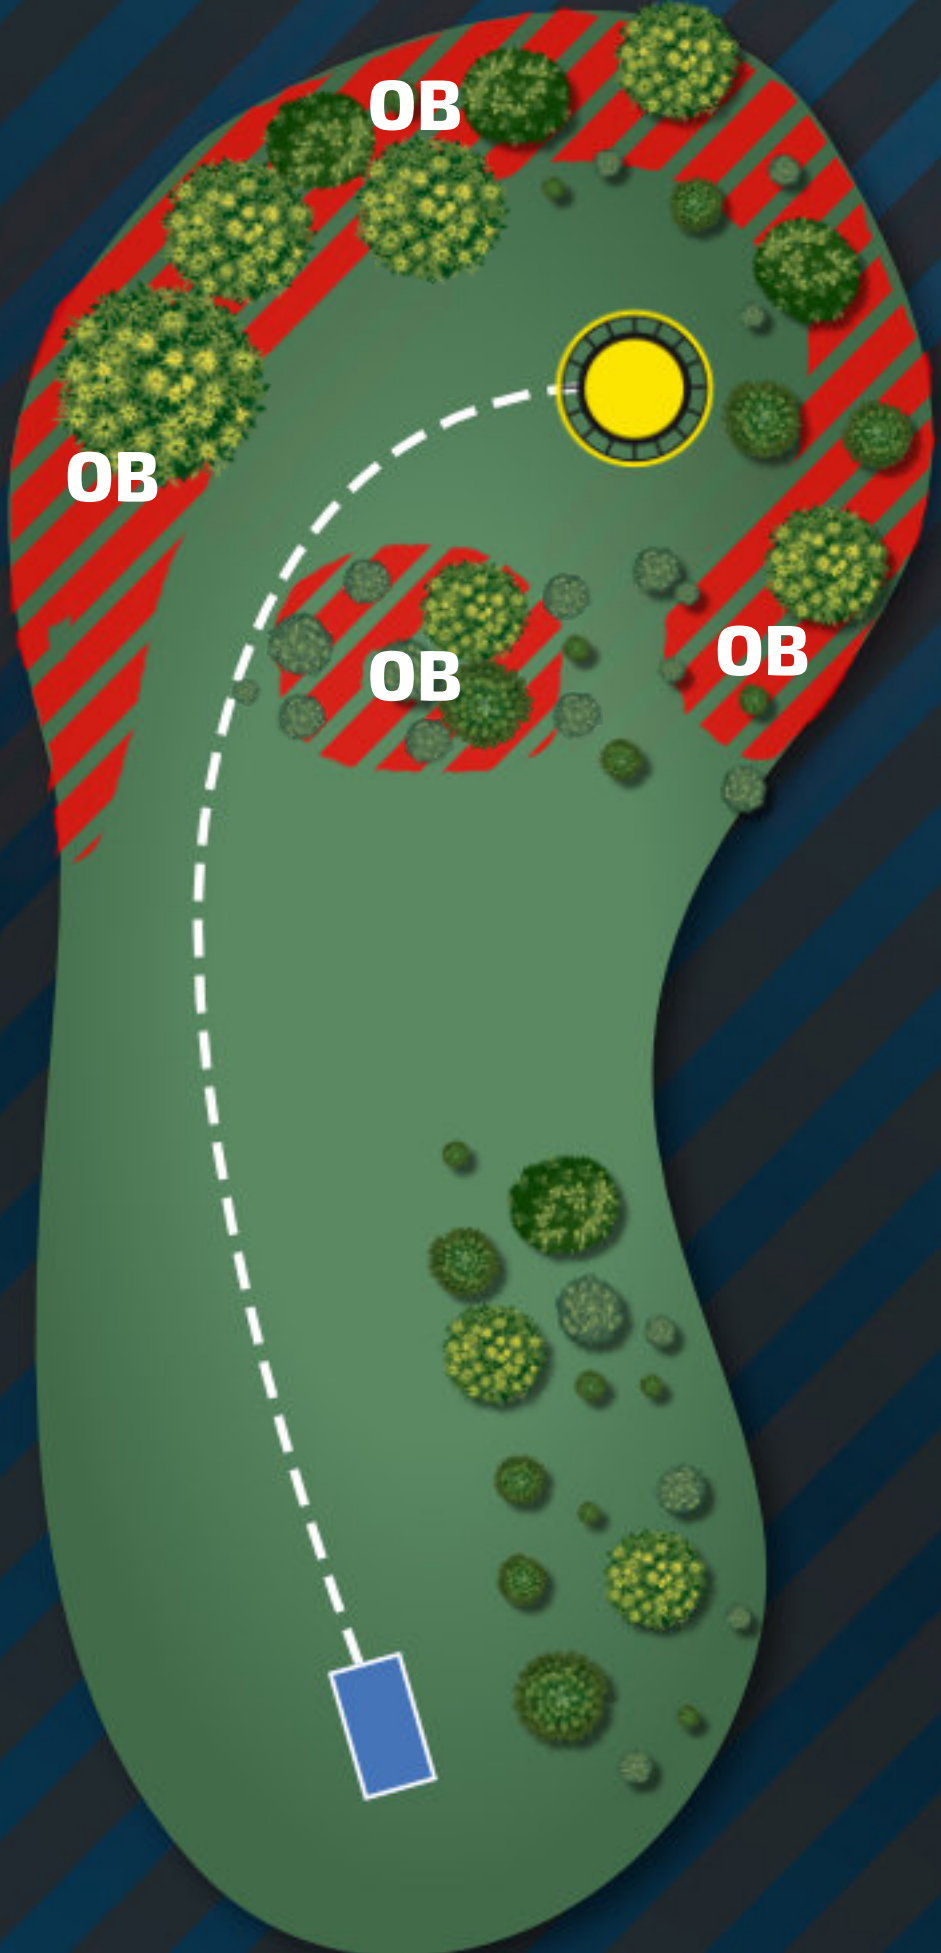

OB LEFT, RIGHT
 AND BEHIND
 THE BASKET, REGULAR
 OB RULES.

LINIA OB ZGODNIE Z
 OZNACZENIAMI.

PAR 3

16

92m

ALLOW THE GROUP AHEAD OF YOU TO LEAVE THE PATH BEFORE YOU START YOUR TEE SHOT

EACH PLAYER IS RESPONSIBLE FOR SAFETY BEFORE AND DURING THE THROW

OB LEFT, RIGHT AND BEHIND THE BASKET, REGULAR OB RULES.
LINIA OB ZGODNIE Z OZNACZENIAMI.

PAR 3

17

75m

ALLOW THE GROUP
AHEAD OF YOU
TO LEAVE THE PATH
BEFORE YOU START
YOUR TEE SHOT

EACH PLAYER IS
RESPONSIBLE
FOR SAFETY BEFORE
AND DURING THE THROW