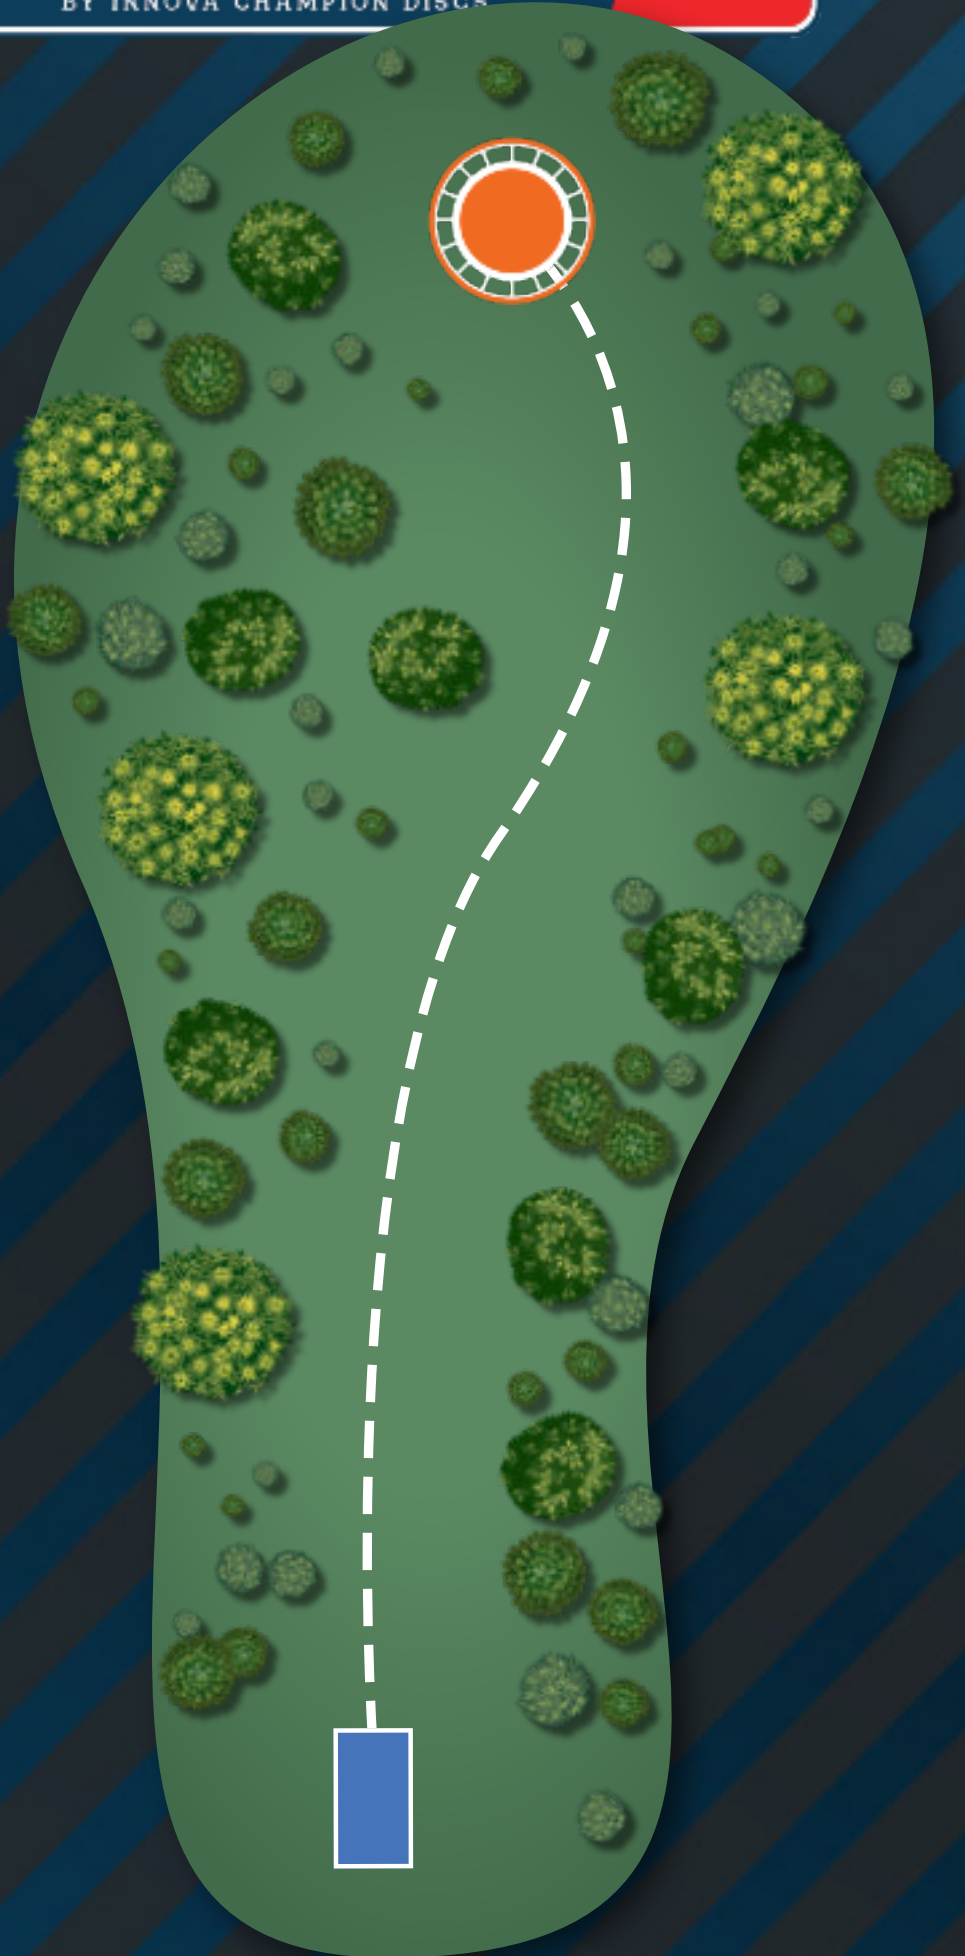

PAR 3

9

105m

ALLOW THE GROUP
AHEAD OF YOU
TO LEAVE THE PATH
BEFORE YOU START
YOUR TEE SHOT

EACH PLAYER IS
RESPONSIBLE
FOR SAFETY BEFORE
AND DURING THE THROW

NO SPECIAL RULES

INNOVA
INNOVA
★ EUROPE ★

SPORTLAND