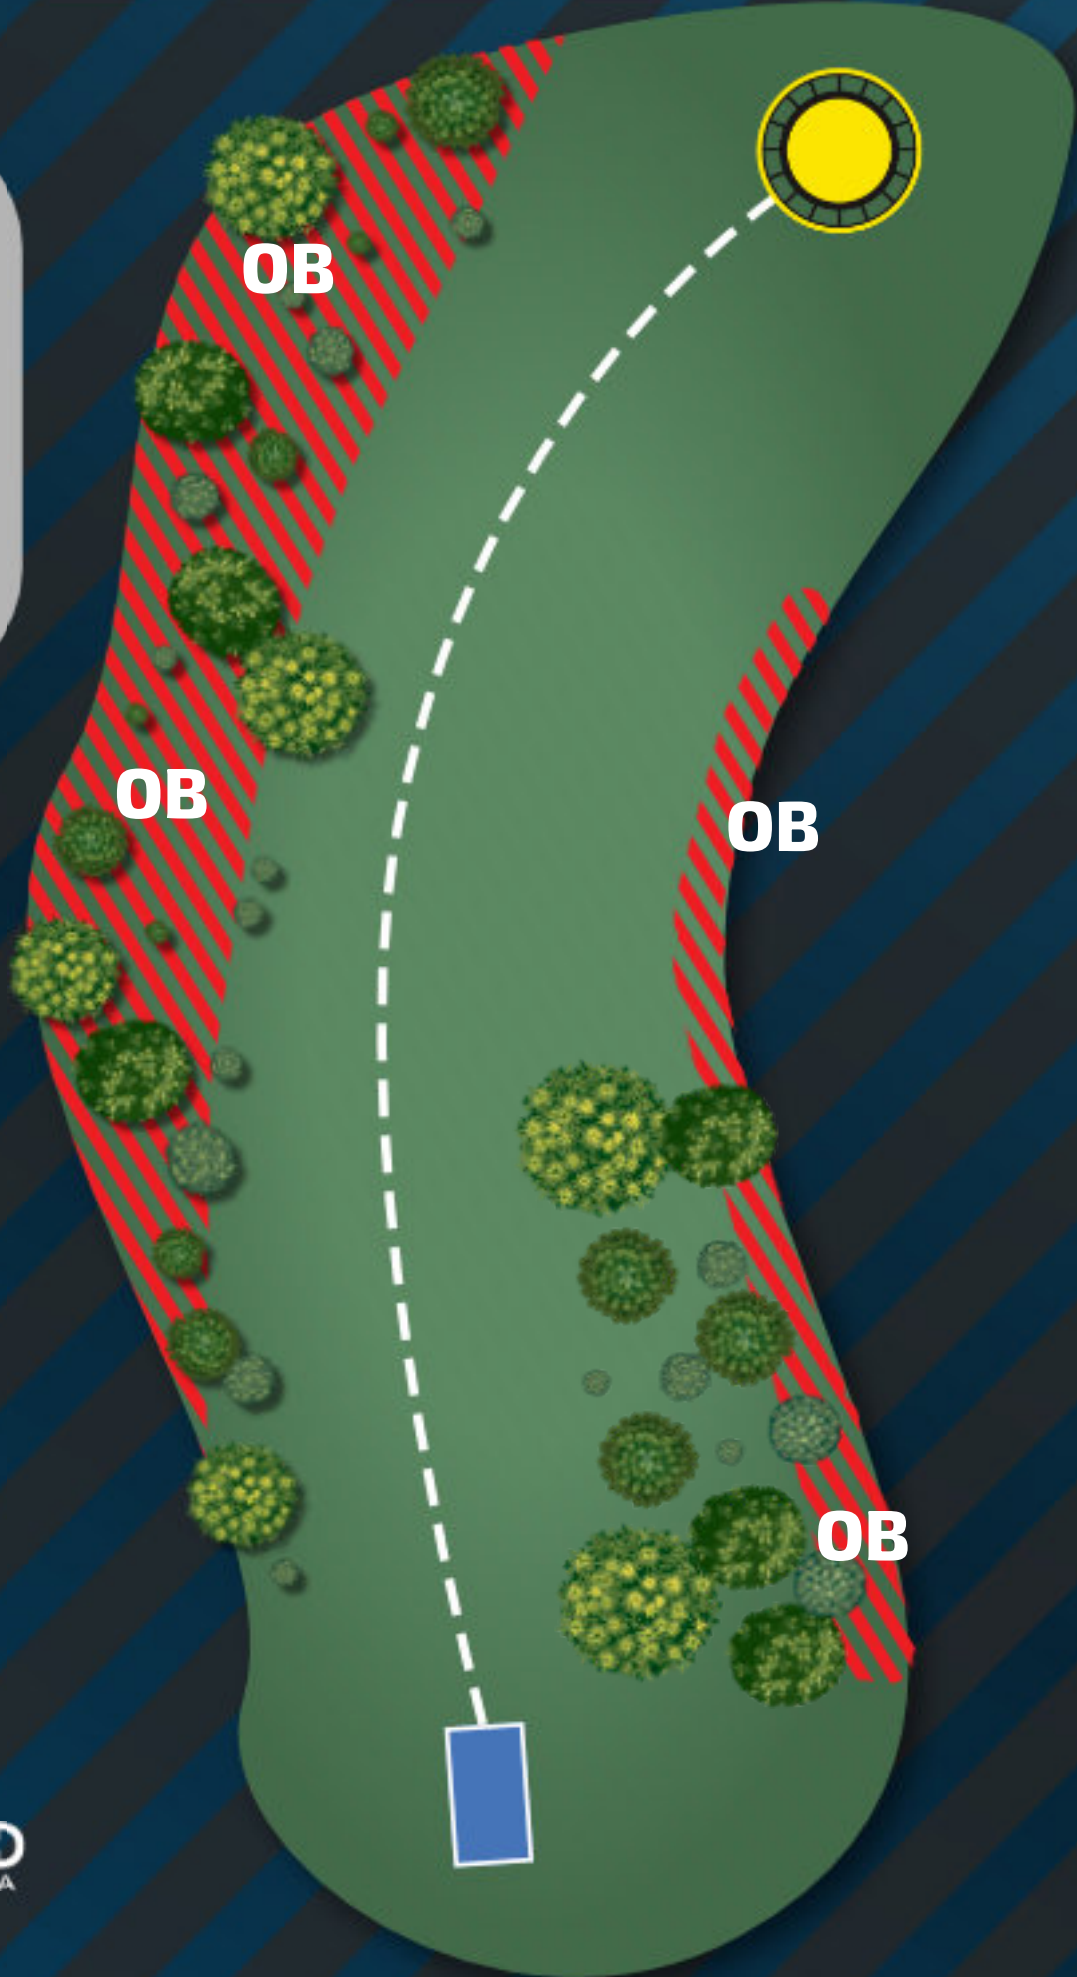

LINIA OB
ZGODNIE Z
OZNACZENIAMI

PAR 3

12

75m

**ALLOW THE GROUP
AHEAD OF YOU
TO LEAVE THE PATH
BEFORE YOU START
YOUR TEE SHOT**

**EACH PLAYER IS
RESPONSIBLE
FOR SAFETY BEFORE
AND DURING THE THROW**

**OB LEFT, RIGHT AND BEHIND
THE BASKET,
REGULAR OB RULES**

**LINIA OB ZGODNIE Z
OZNACZENIAM**

PAR 4

13

200m

ALLOW THE GROUP
AHEAD OF YOU
TO LEAVE THE PATH
BEFORE YOU START
YOUR TEE SHOT

EACH PLAYER IS
RESPONSIBLE
FOR SAFETY BEFORE
AND DURING THE THROW

OB LEFT (MARKED),
REGULAR OB RULES,
OB FROM HOLE 12 PLAYS.

LINIA OB ZGODNIE Z
OZNACZENIAM

INNOVA
INNOVA
★ EUROPE ★

SPORTLAND

PRKD
MEDIA

PAR 3

14

84m

ALLOW THE GROUP
AHEAD OF YOU
TO LEAVE THE PATH
BEFORE YOU START
YOUR TEE SHOT