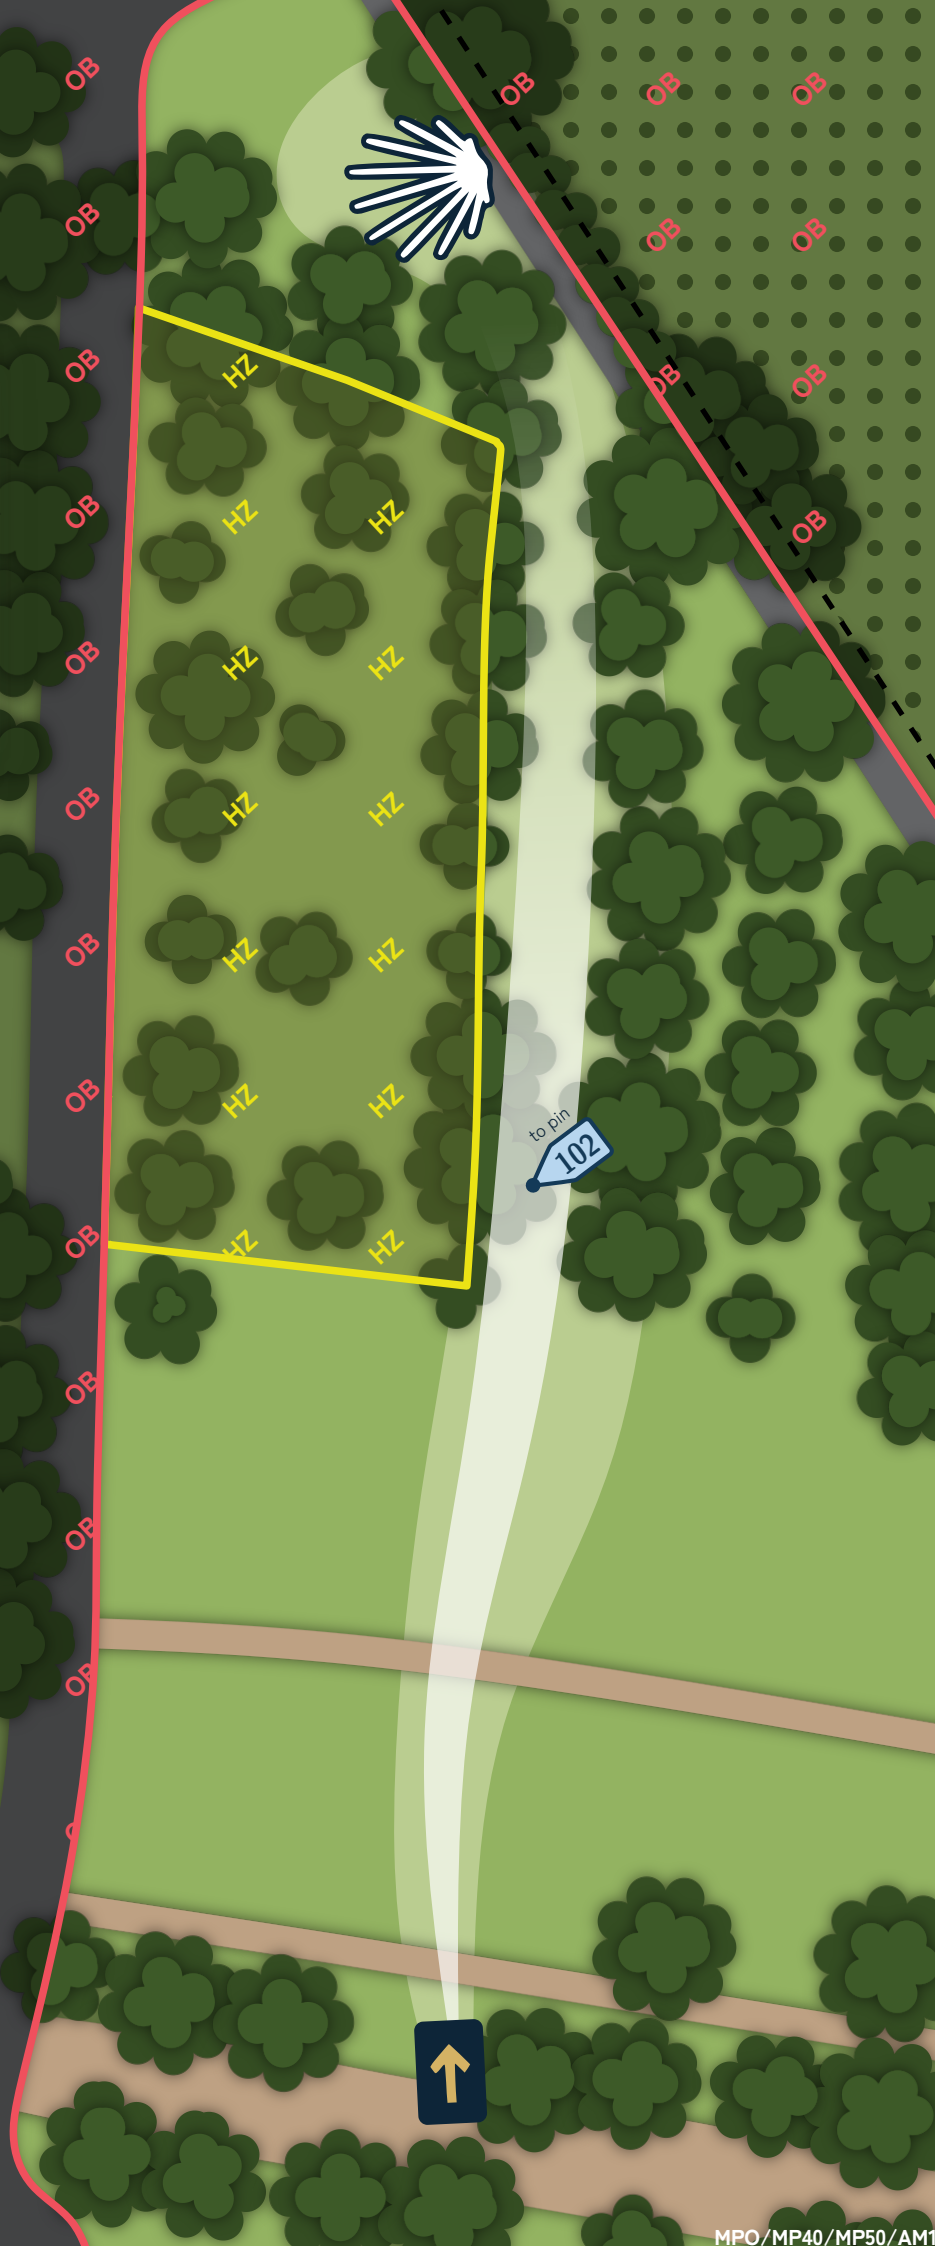

III OPEN XACOBEO

2023

9

PAR

4

193
METERS

633
FEET

RULES & NOTES

Road on the left and beyond is OB.
Road on the right is NOT OB. Area
beyond road on the right is OB.

Area on the left handside of the main
fairway, is HAZARD.