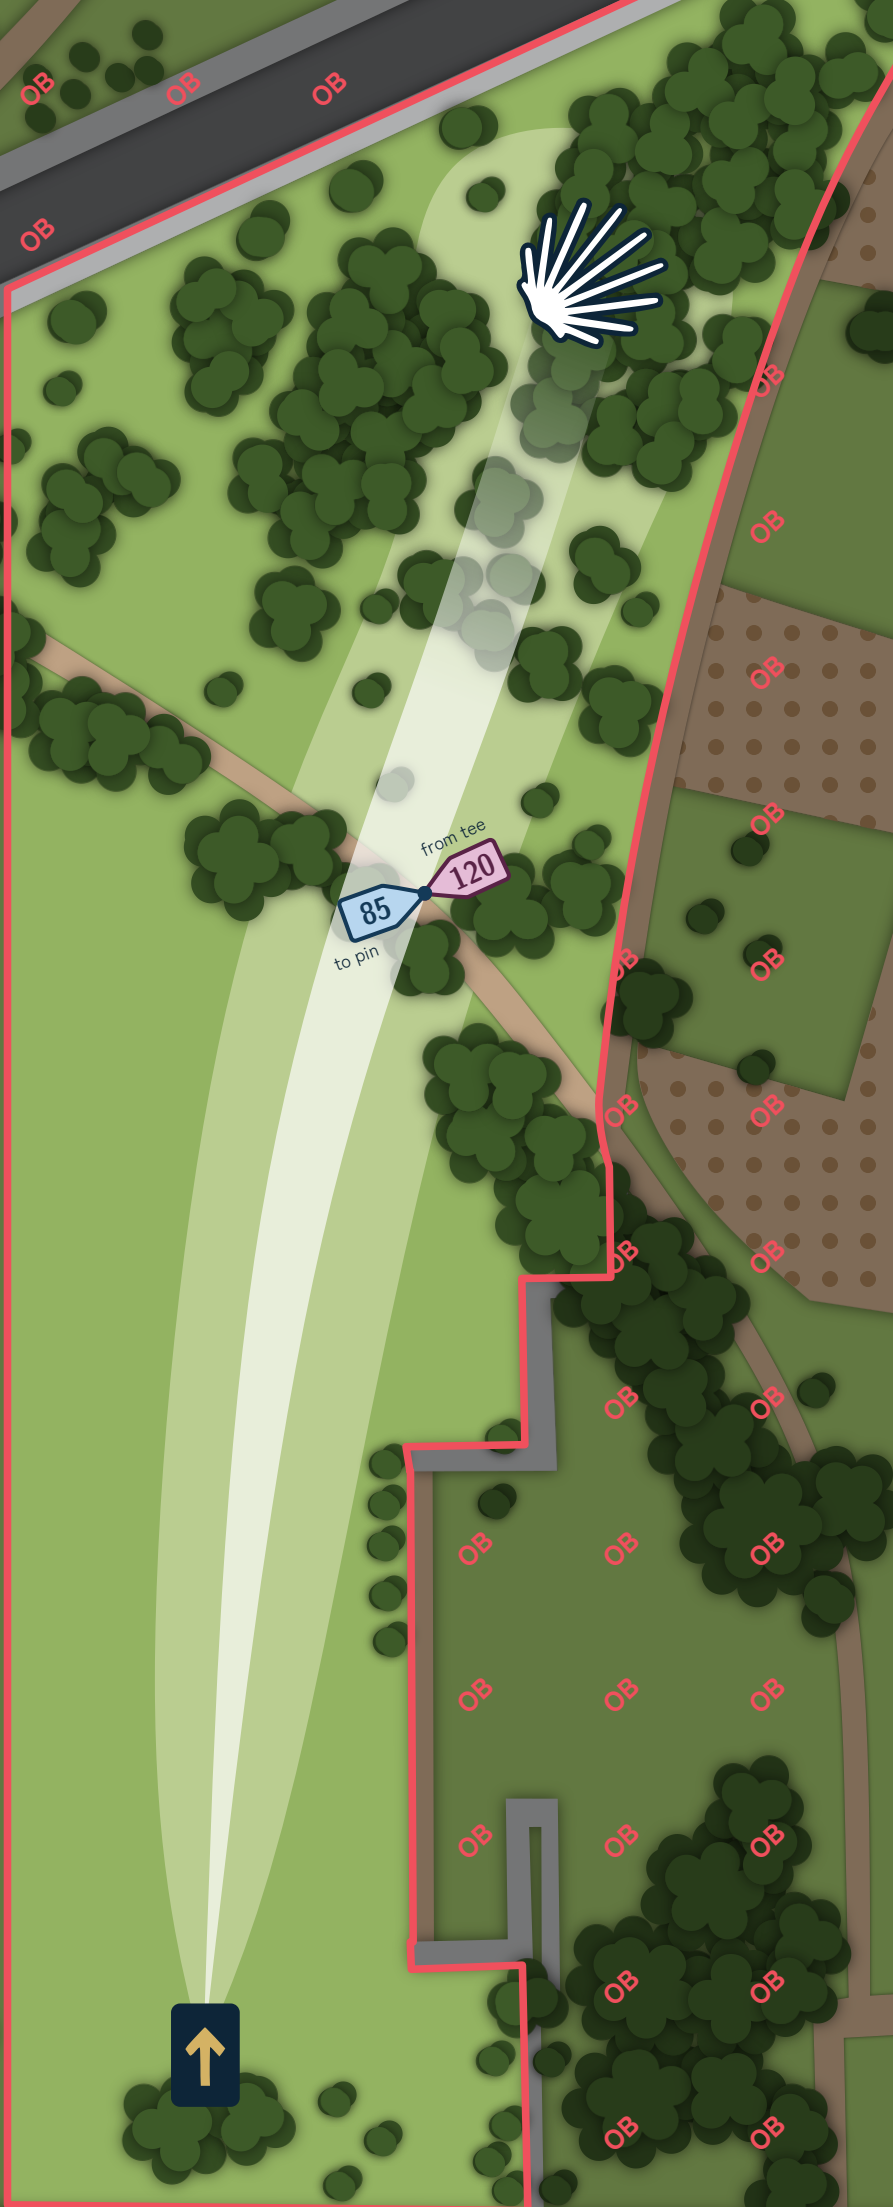

LEGEND

-  Drop Zone
-  Mandatory
-  Main Fairway
-  Open Area
-  Dirt Area
-  Tall Grass / Rough
-  Artificial Graded Aggregate
-  General Water
-  Asphalt / Paved Area
-  Cement / Concrete Area
-  Out of Bounds Area (OB)
-  Hazard Area (HZ)
-  Buildings / Roofs / Obstructions
-  Trees / Canopy
-  Bushes / Brush
-  Dirt Paths / Roads
-  Roads
-  Sidewalks
-  Walls / Fences
-  to pin
Distance to Pin (m)
-  from tee
Distance from Tee (m)
-  Hole Rules

III OPEN XACOBEO

2023

1

PAR

4

205
METERS

672
FEET

RULES & NOTES

Area on the left of the fairway, marked by string, is OB. Construction area delimited by the dirt path, is OB. Road behind the basket and beyond is OB. Bottommost sidewalk is NOT OB.

III OPEN XACOBEO

2023