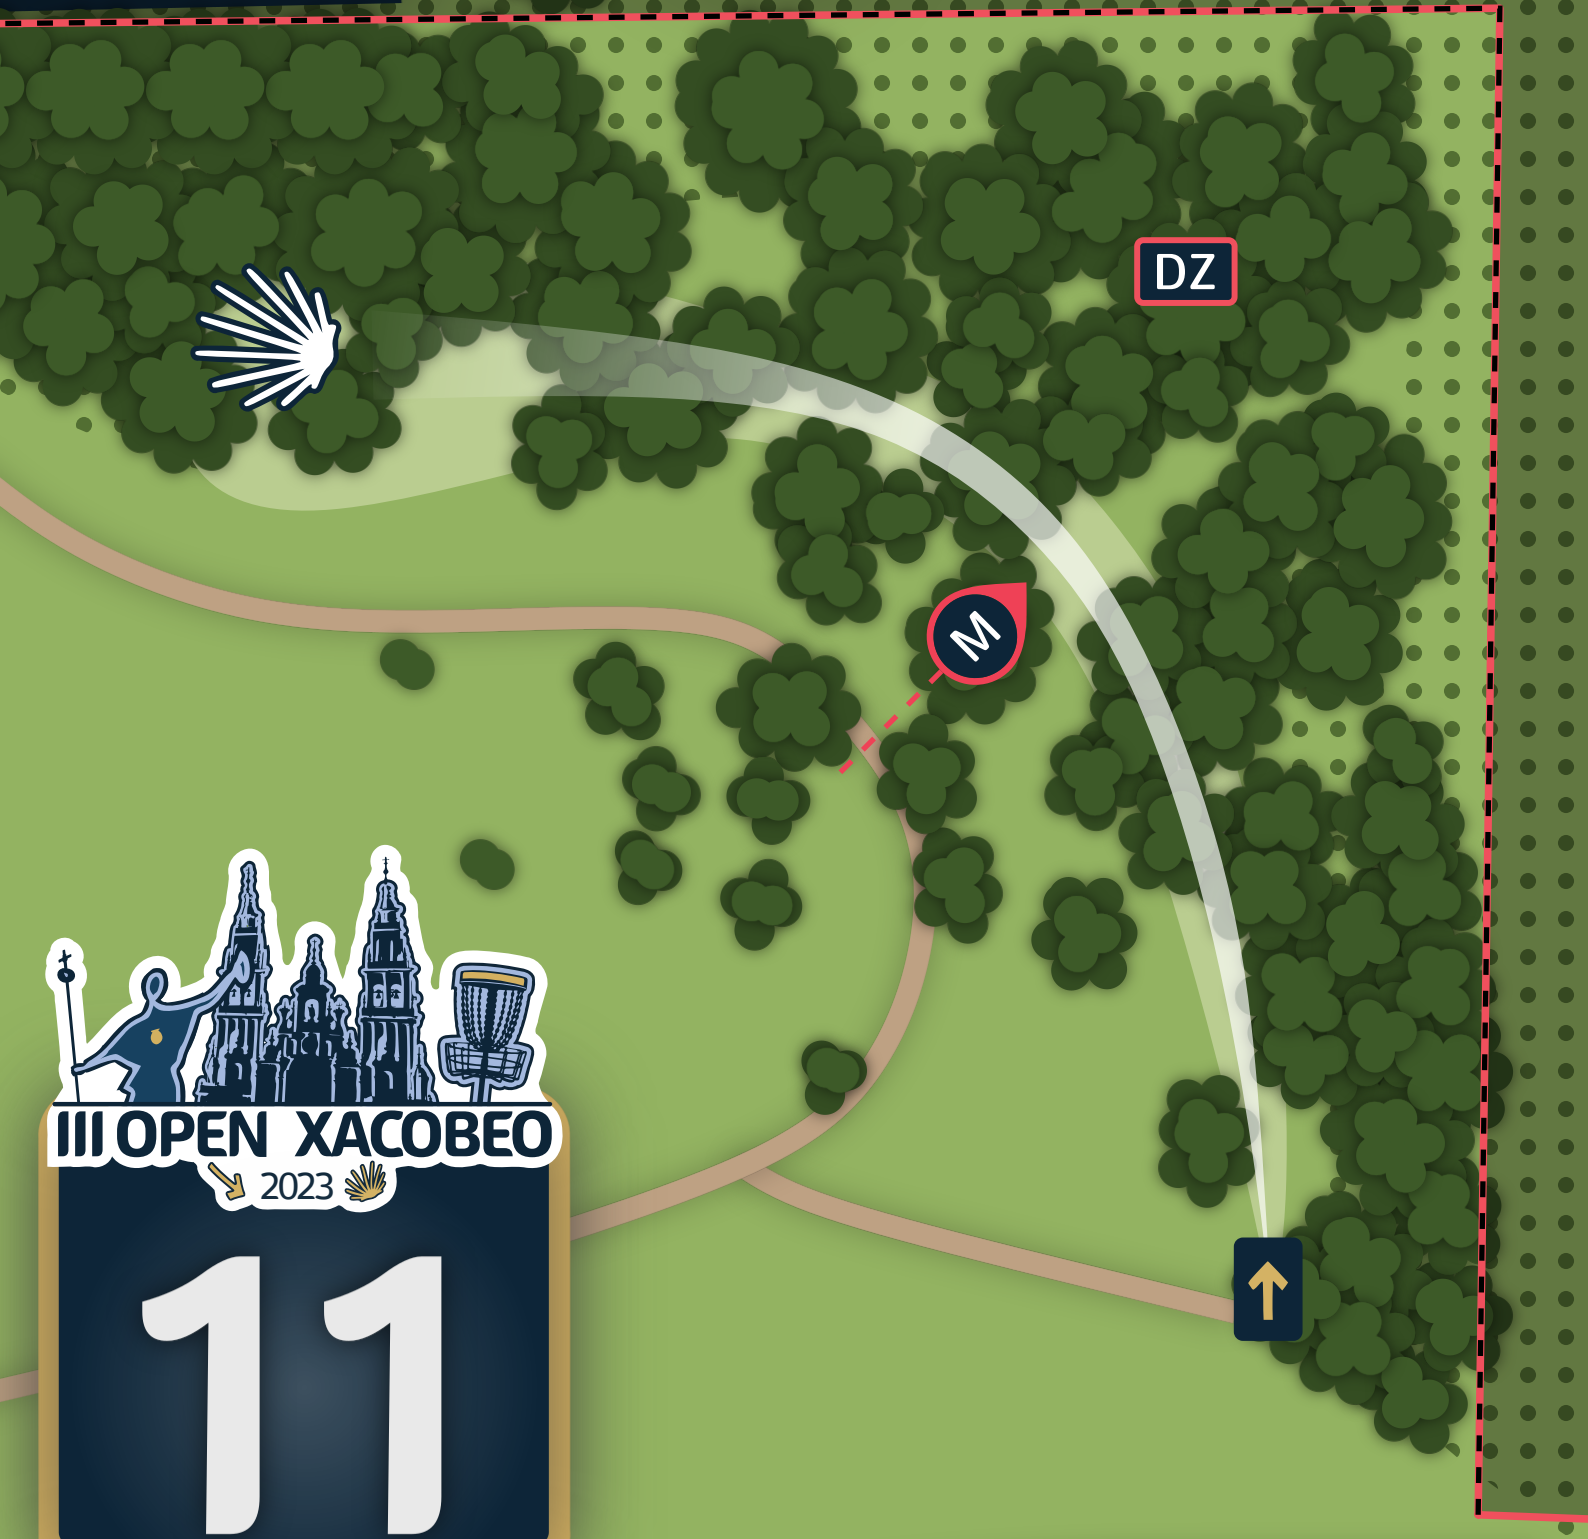

11

PAR

4

125
METERS

410
FEET

RULES & NOTES

Wall on the right and beyond is OB. Wall at the back of fairway and beyond is OB. Players may take a 2 meter relief from any wall.

If shot misses MANDO, proceed to DZ +1.