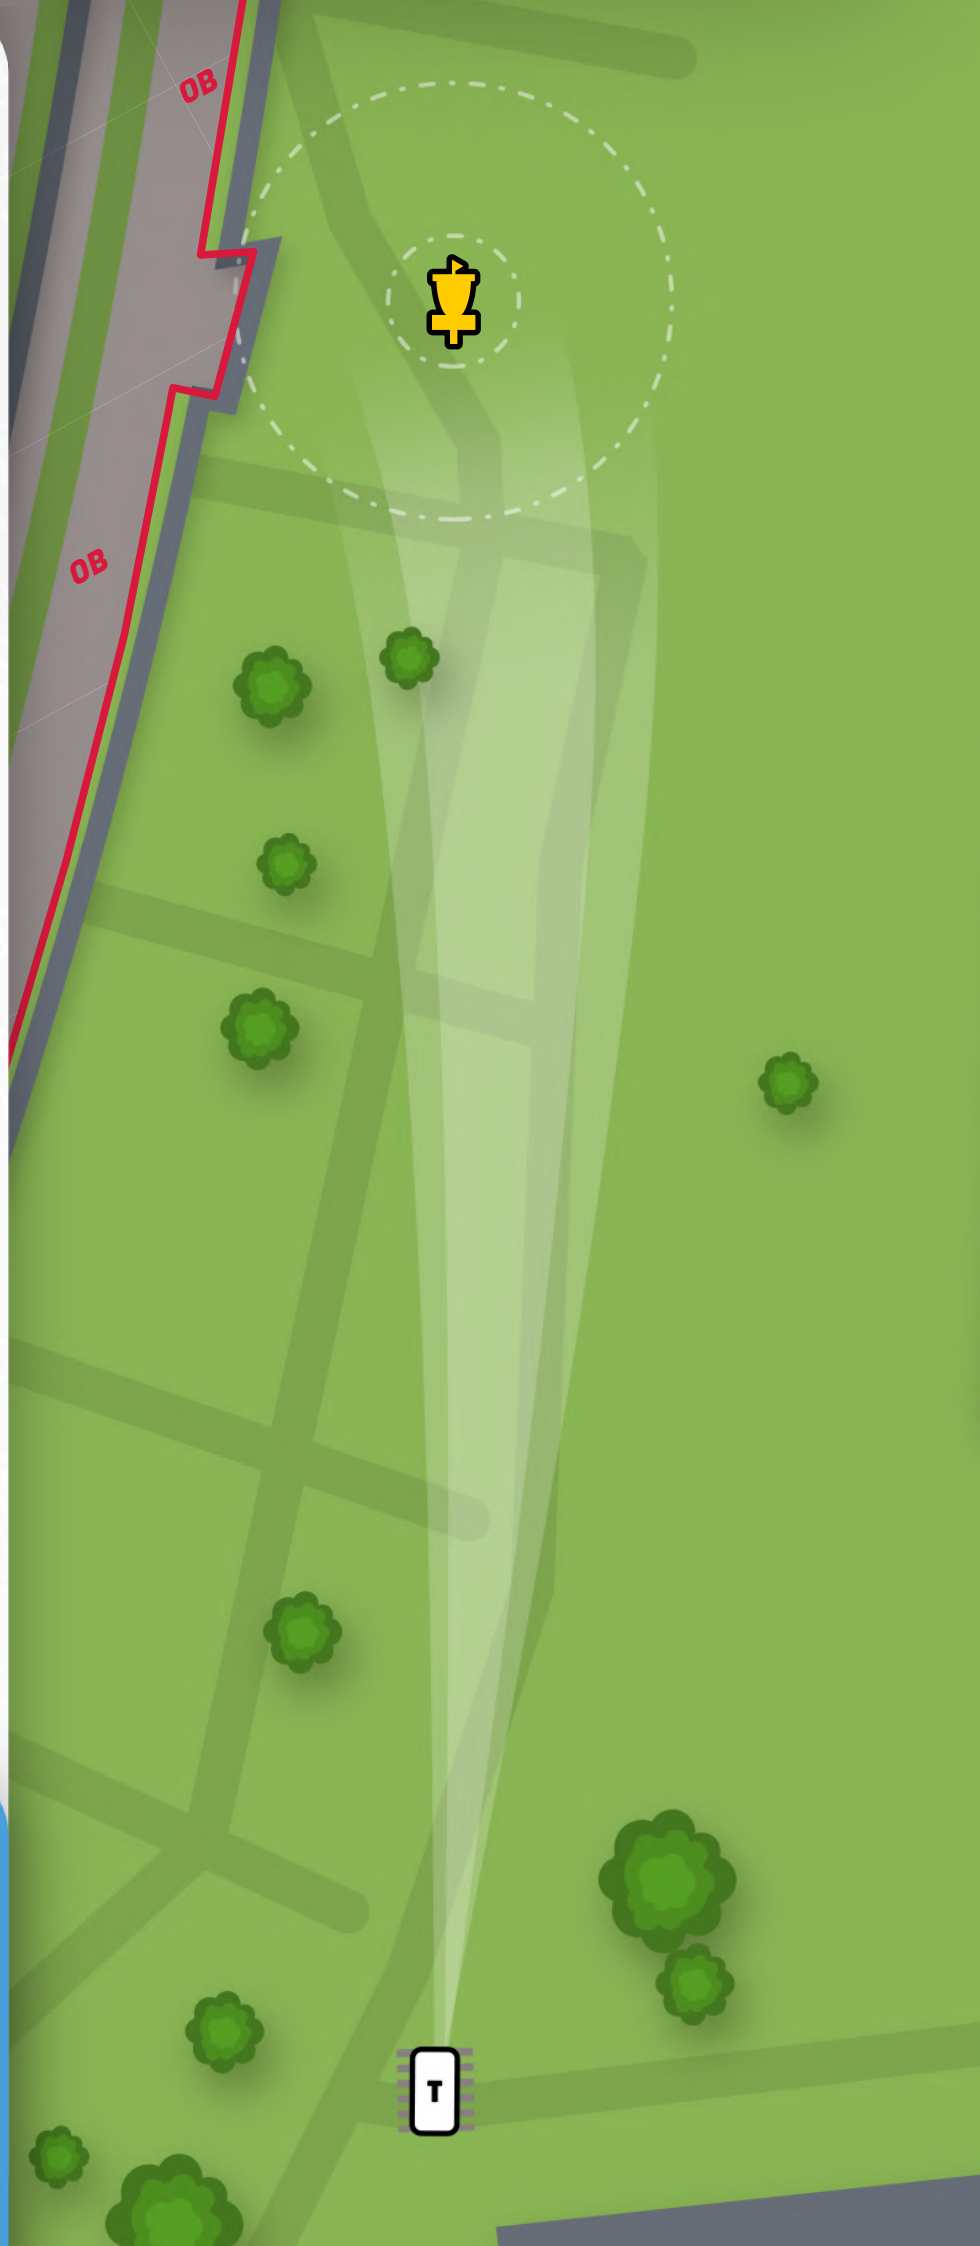

Parc Um Belval

10

81m | Par 3

OB on and behind the path left of the basket.

Round 3.

**LUX
DISC
GOLF
SERIES**