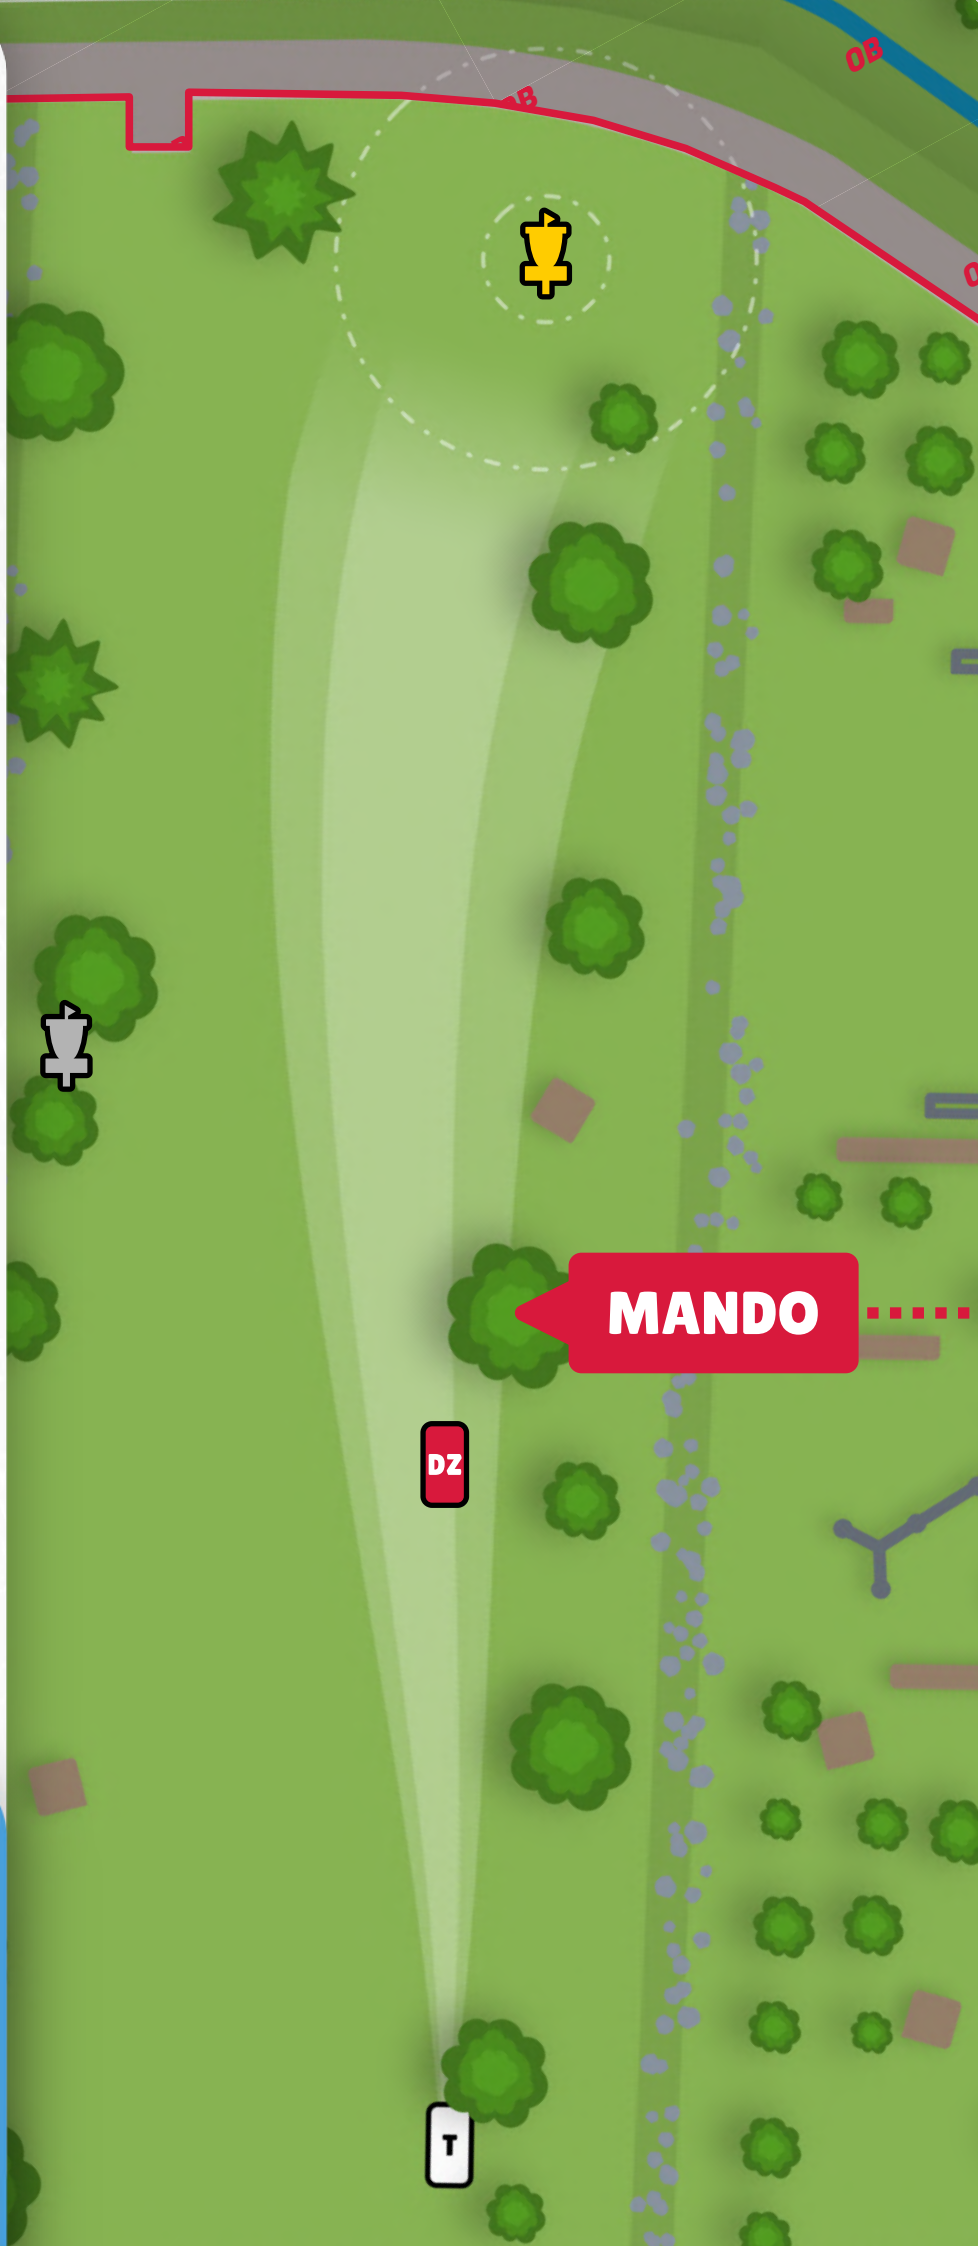

2

89m | Par 3

OB on and behind the path long of the basket.

Mandatory route left of the marked tree. If mandatory is missed - next throw is from DZ on concrete patch with one stroke penalty.

Round 3.