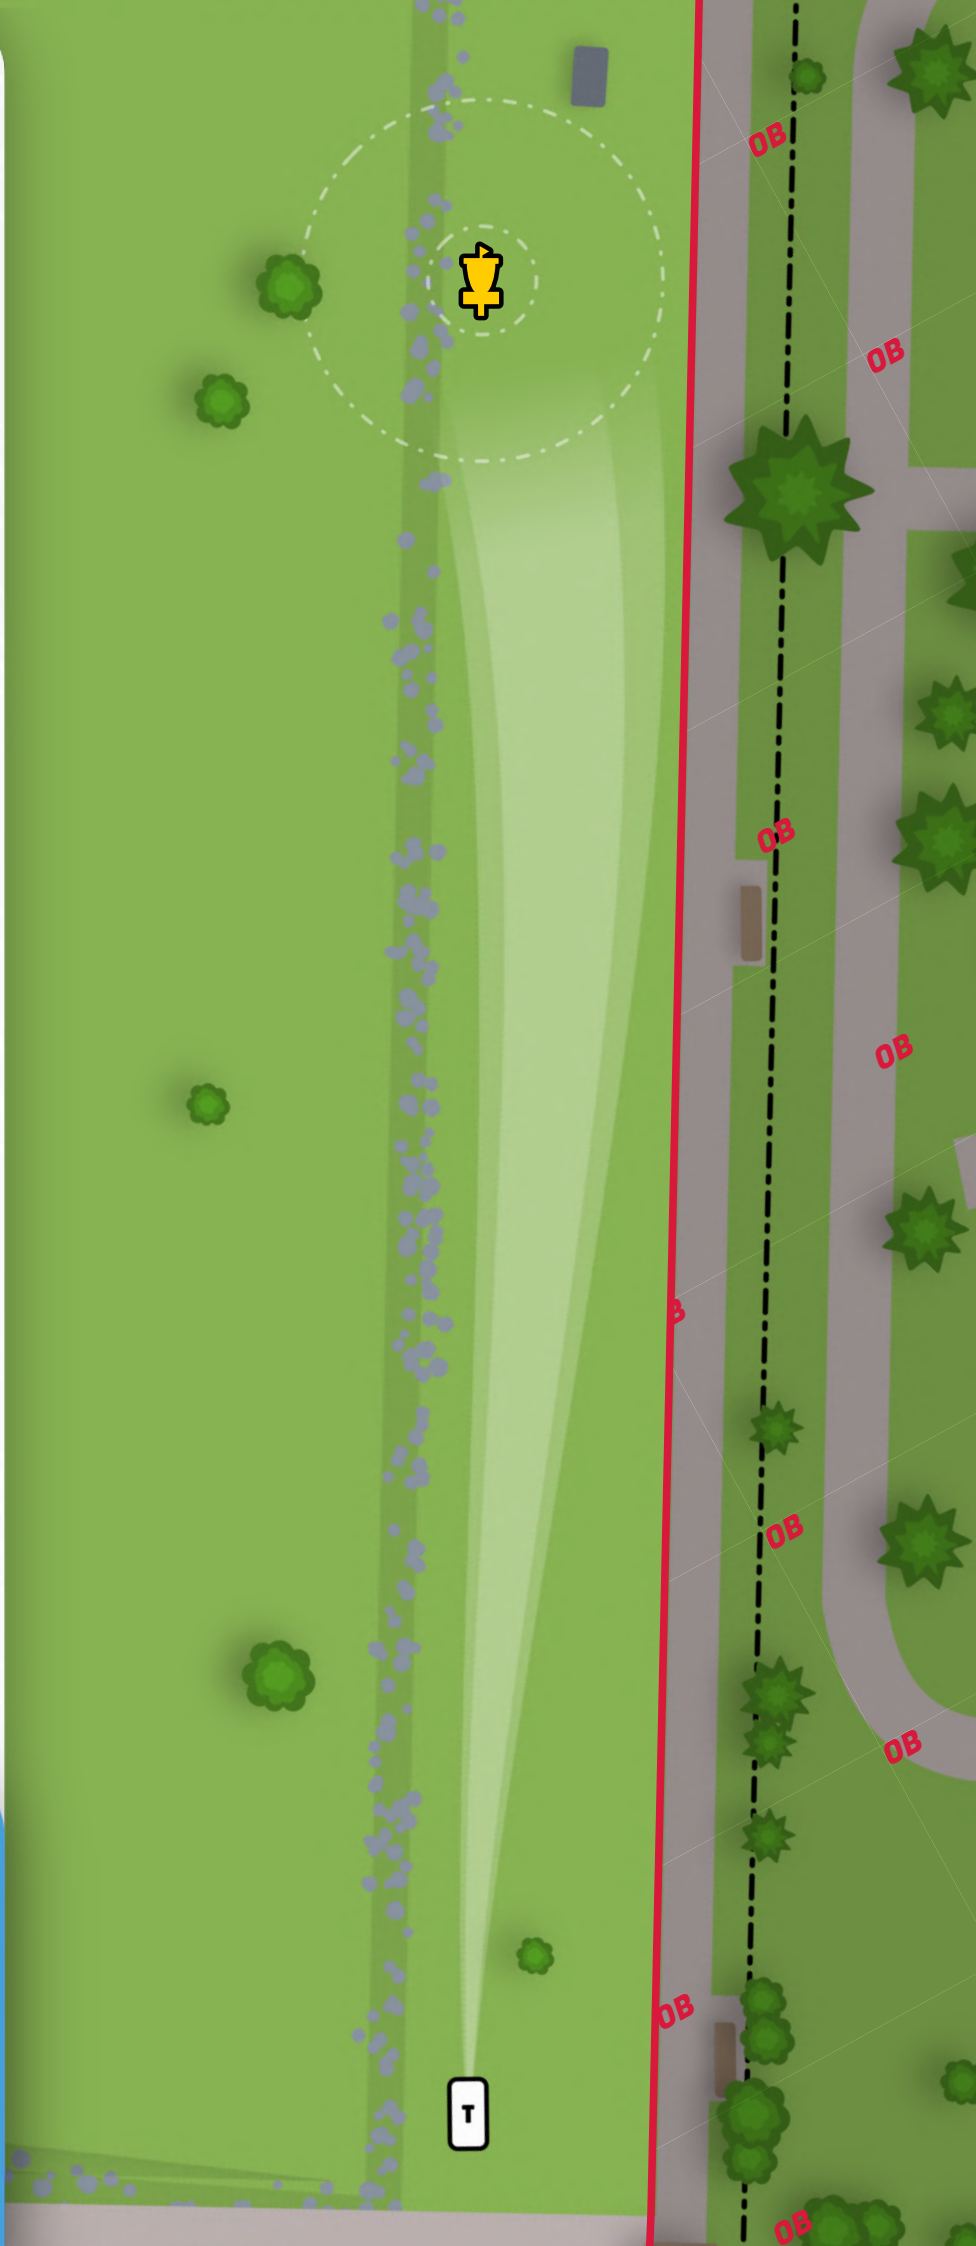

Round 3.

Parc Um Belval

6

100m | Par 3

OB on and behind the path right of the basket.

Round 3.

 **LUX
DISC
GOLF
SERIES**

Parc Um Belval