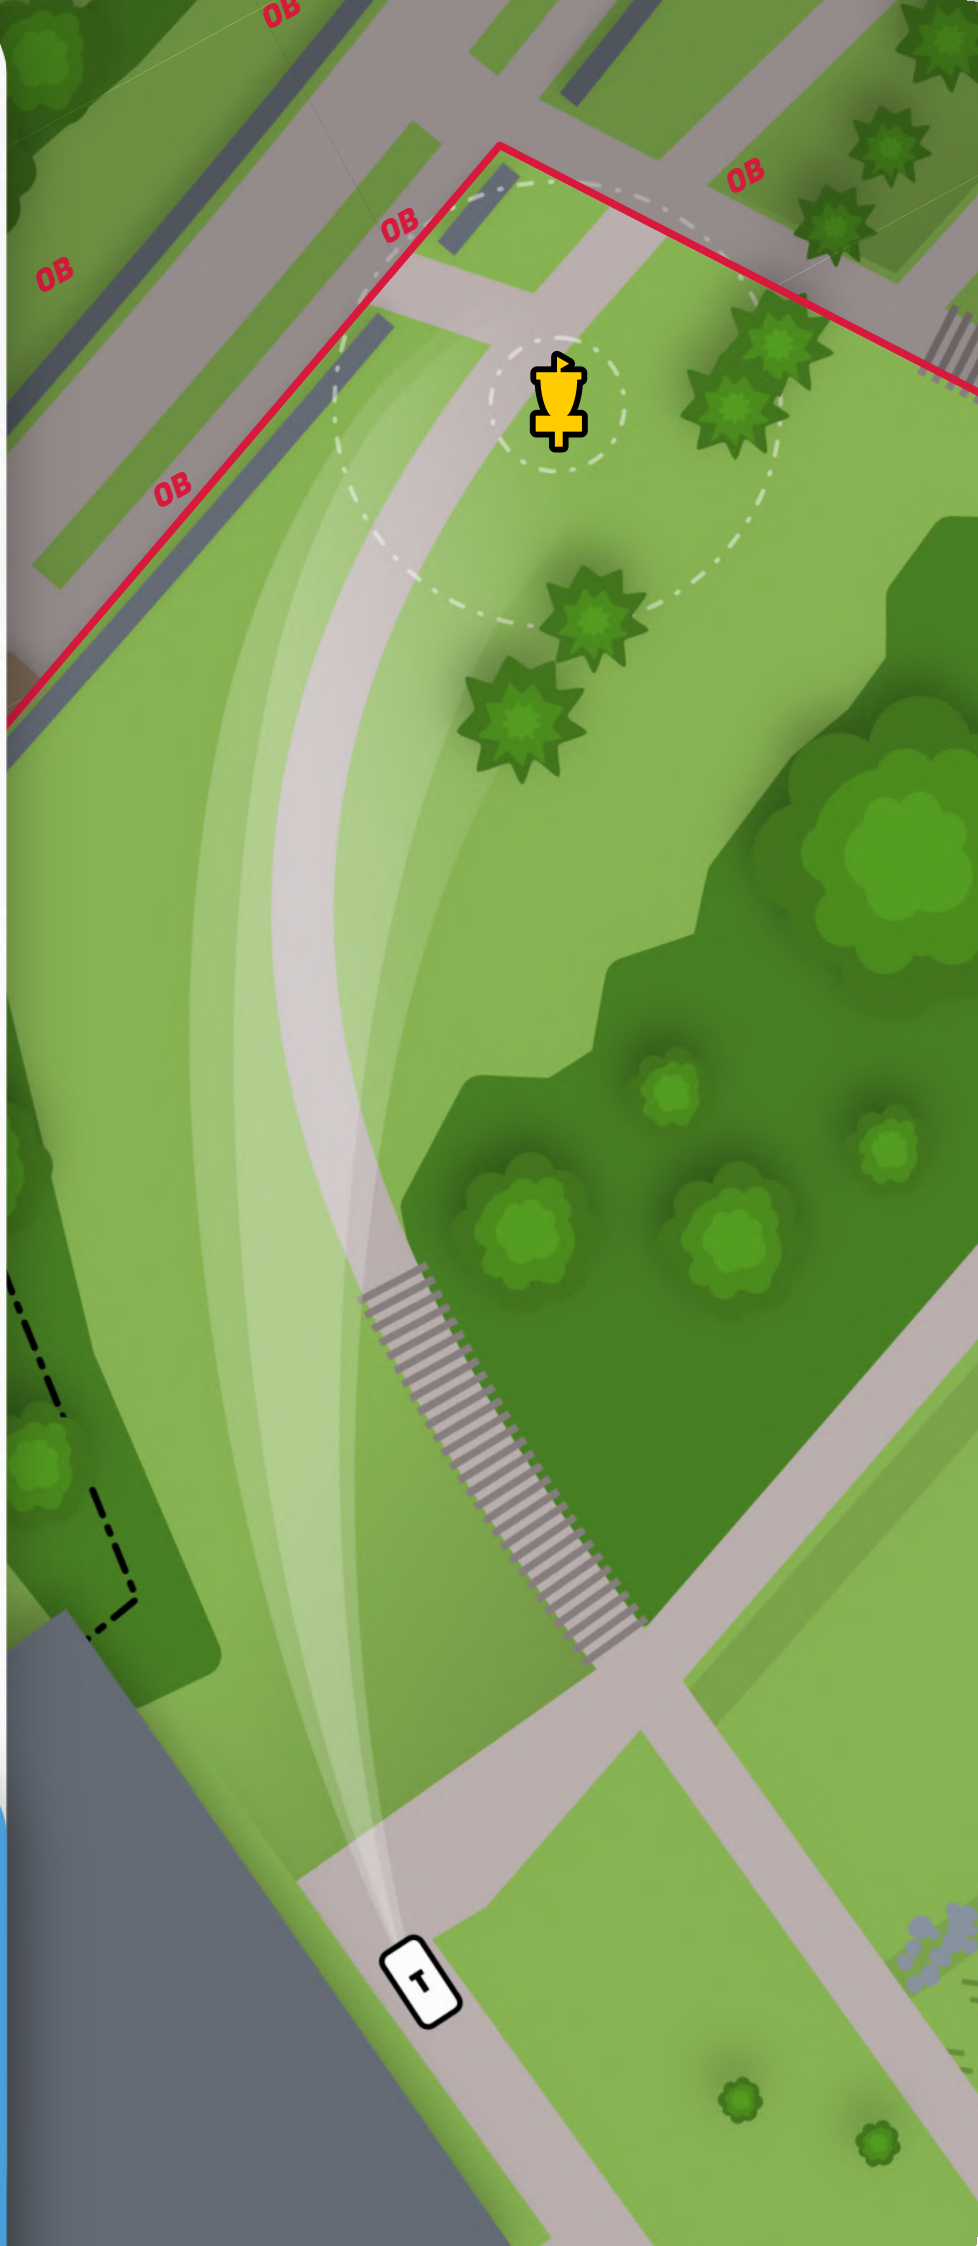

OB on and behind the path left and long of the basket.

Round 3.

Parc Um Belval

9

114m | Par 3

-no special rules-

Round 3.

Parc Um Belval