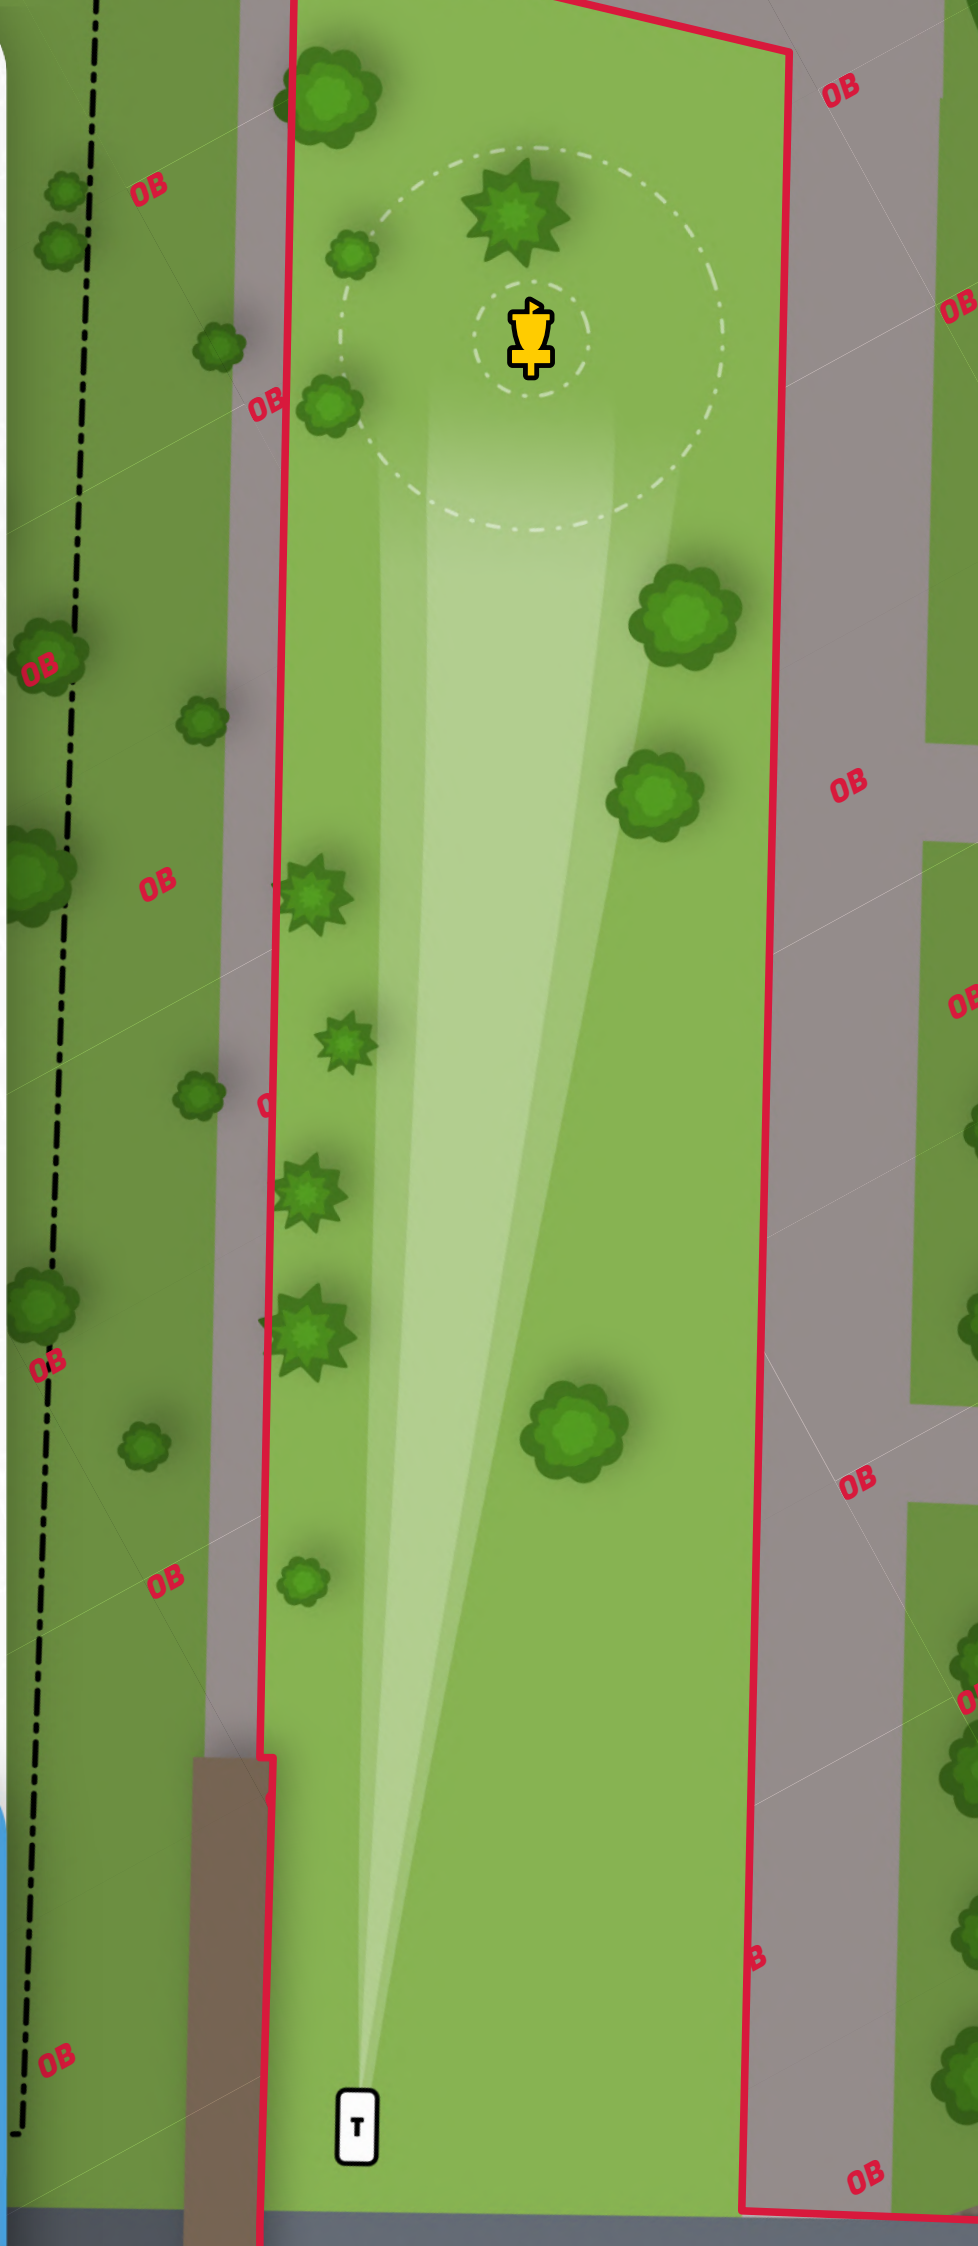

Parc Um Belval

4

93m | Par 3

OB on and behind the paths left, right and long of the basket.

Round 3.

**LUX
DISC
GOLF
SERIES**