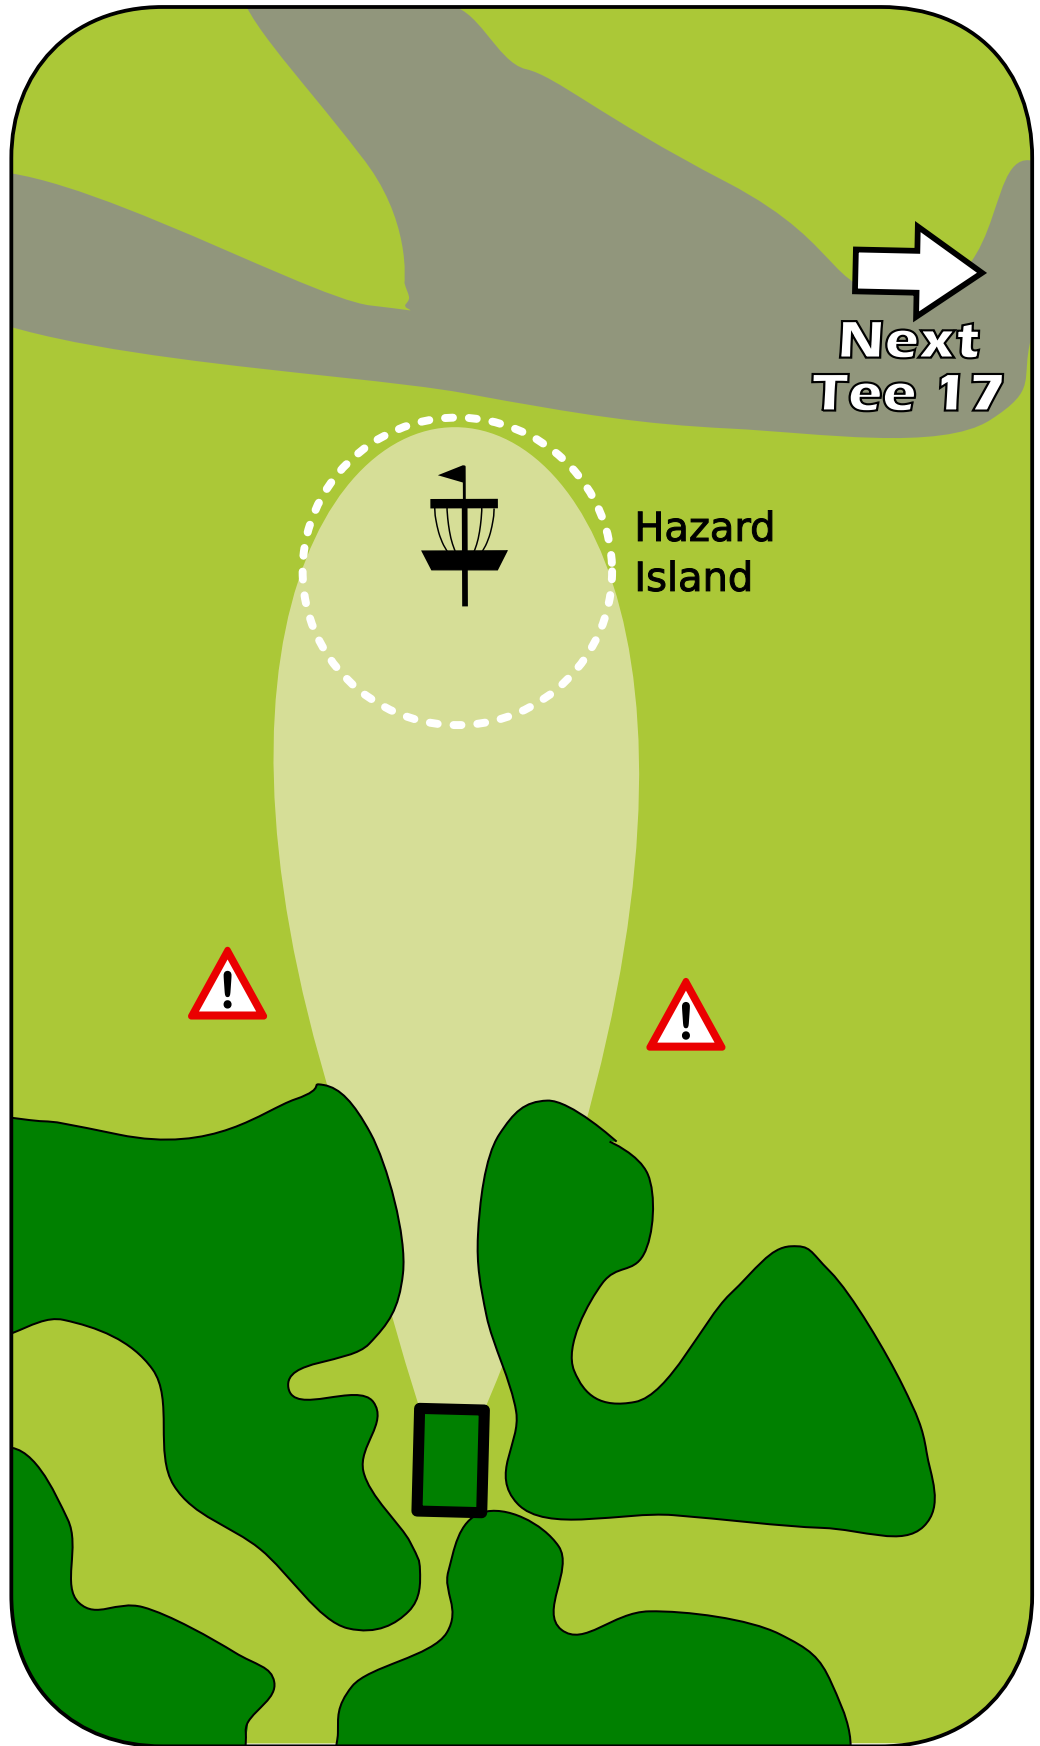

# Disc Golf Hochrindl

16

71m

± 0m

Par 3

Sponsored by:

**Thermobound**®

**Thermobound**®