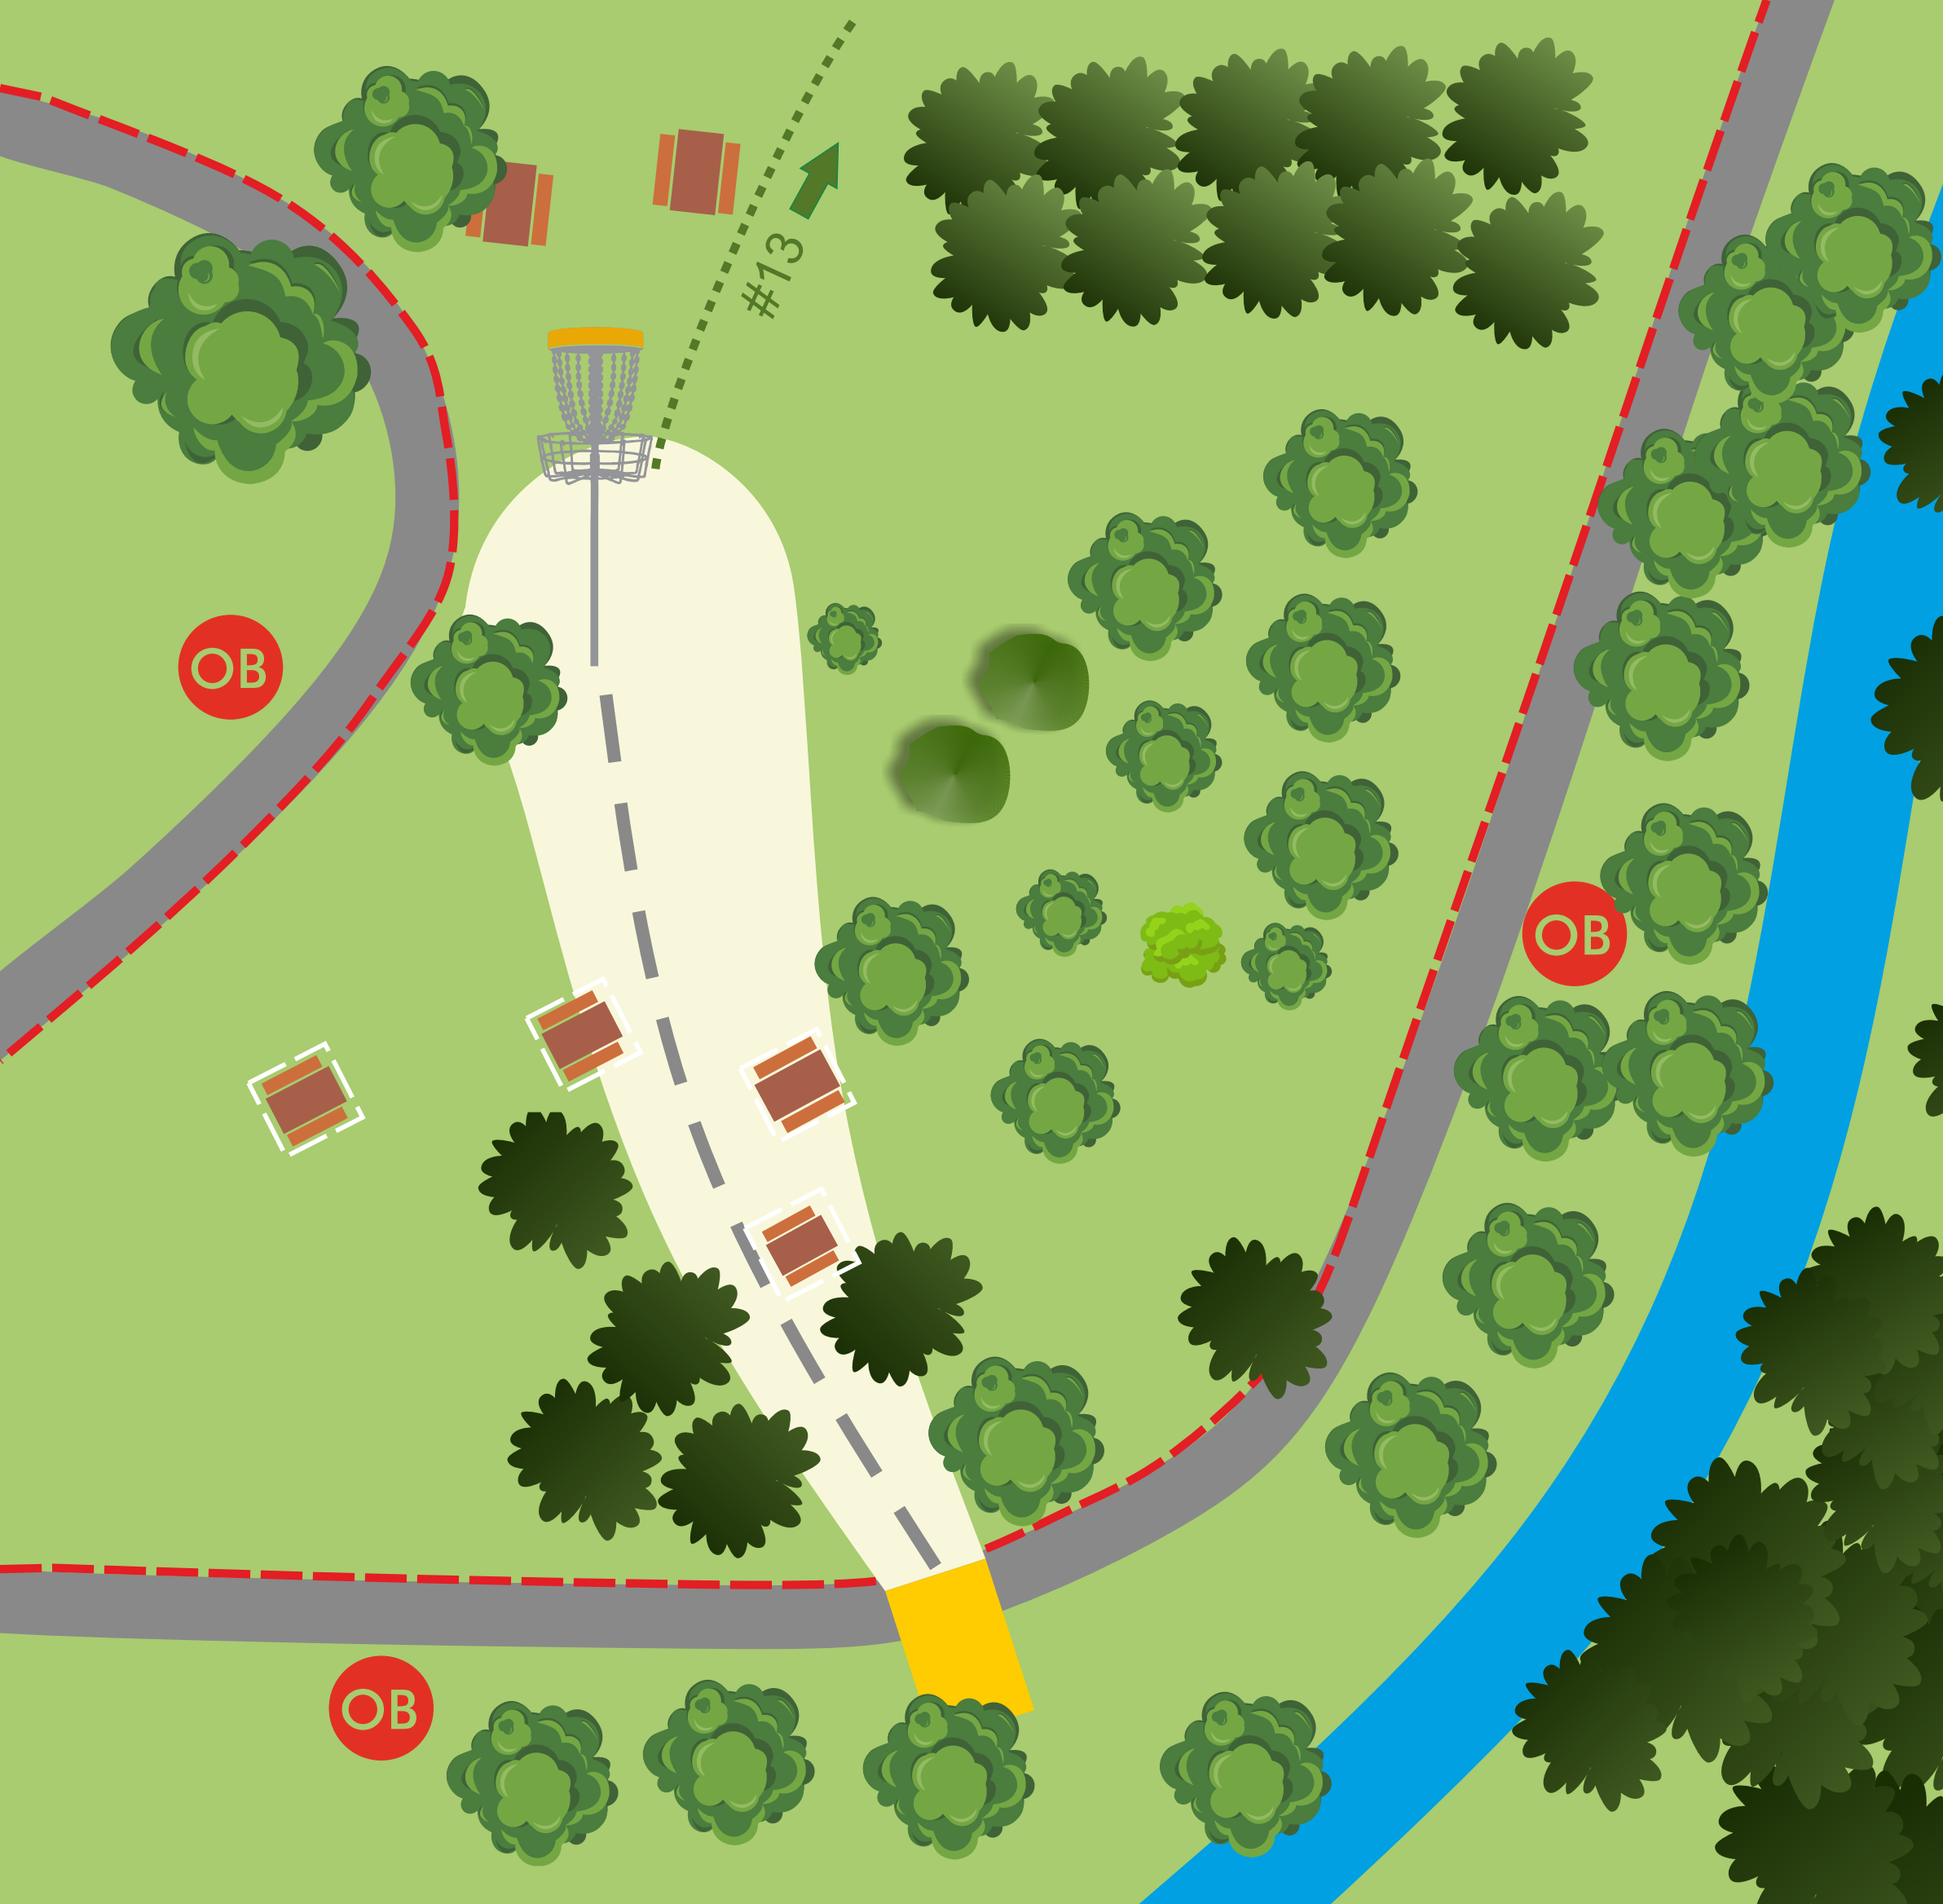

# 9

**PAR 4**

**130m (▲ 6m)**

OB: Road to the right, nursery to the left, and beyond electric fence. 2m additional relief from bushes by the fence of the nursery.

**OPEN DE ESPAÑA**  
Parque Purificación Tomás - Oviedo

# 10

**PAR 3**  
**82m (▼4m)**

OB: Nursery (left) and electric fence (right). Hazard around the green.

**OPEN DE ESPAÑA**  
Parque Purificación Tomás - Oviedo

**11**  
**PAR 3**  
**101m (▼ 8m)**

OB: road across fairway and far right. DZ for OB and lost discs. Hazard area around the green. Casual Area: marked picnic table (806.03).