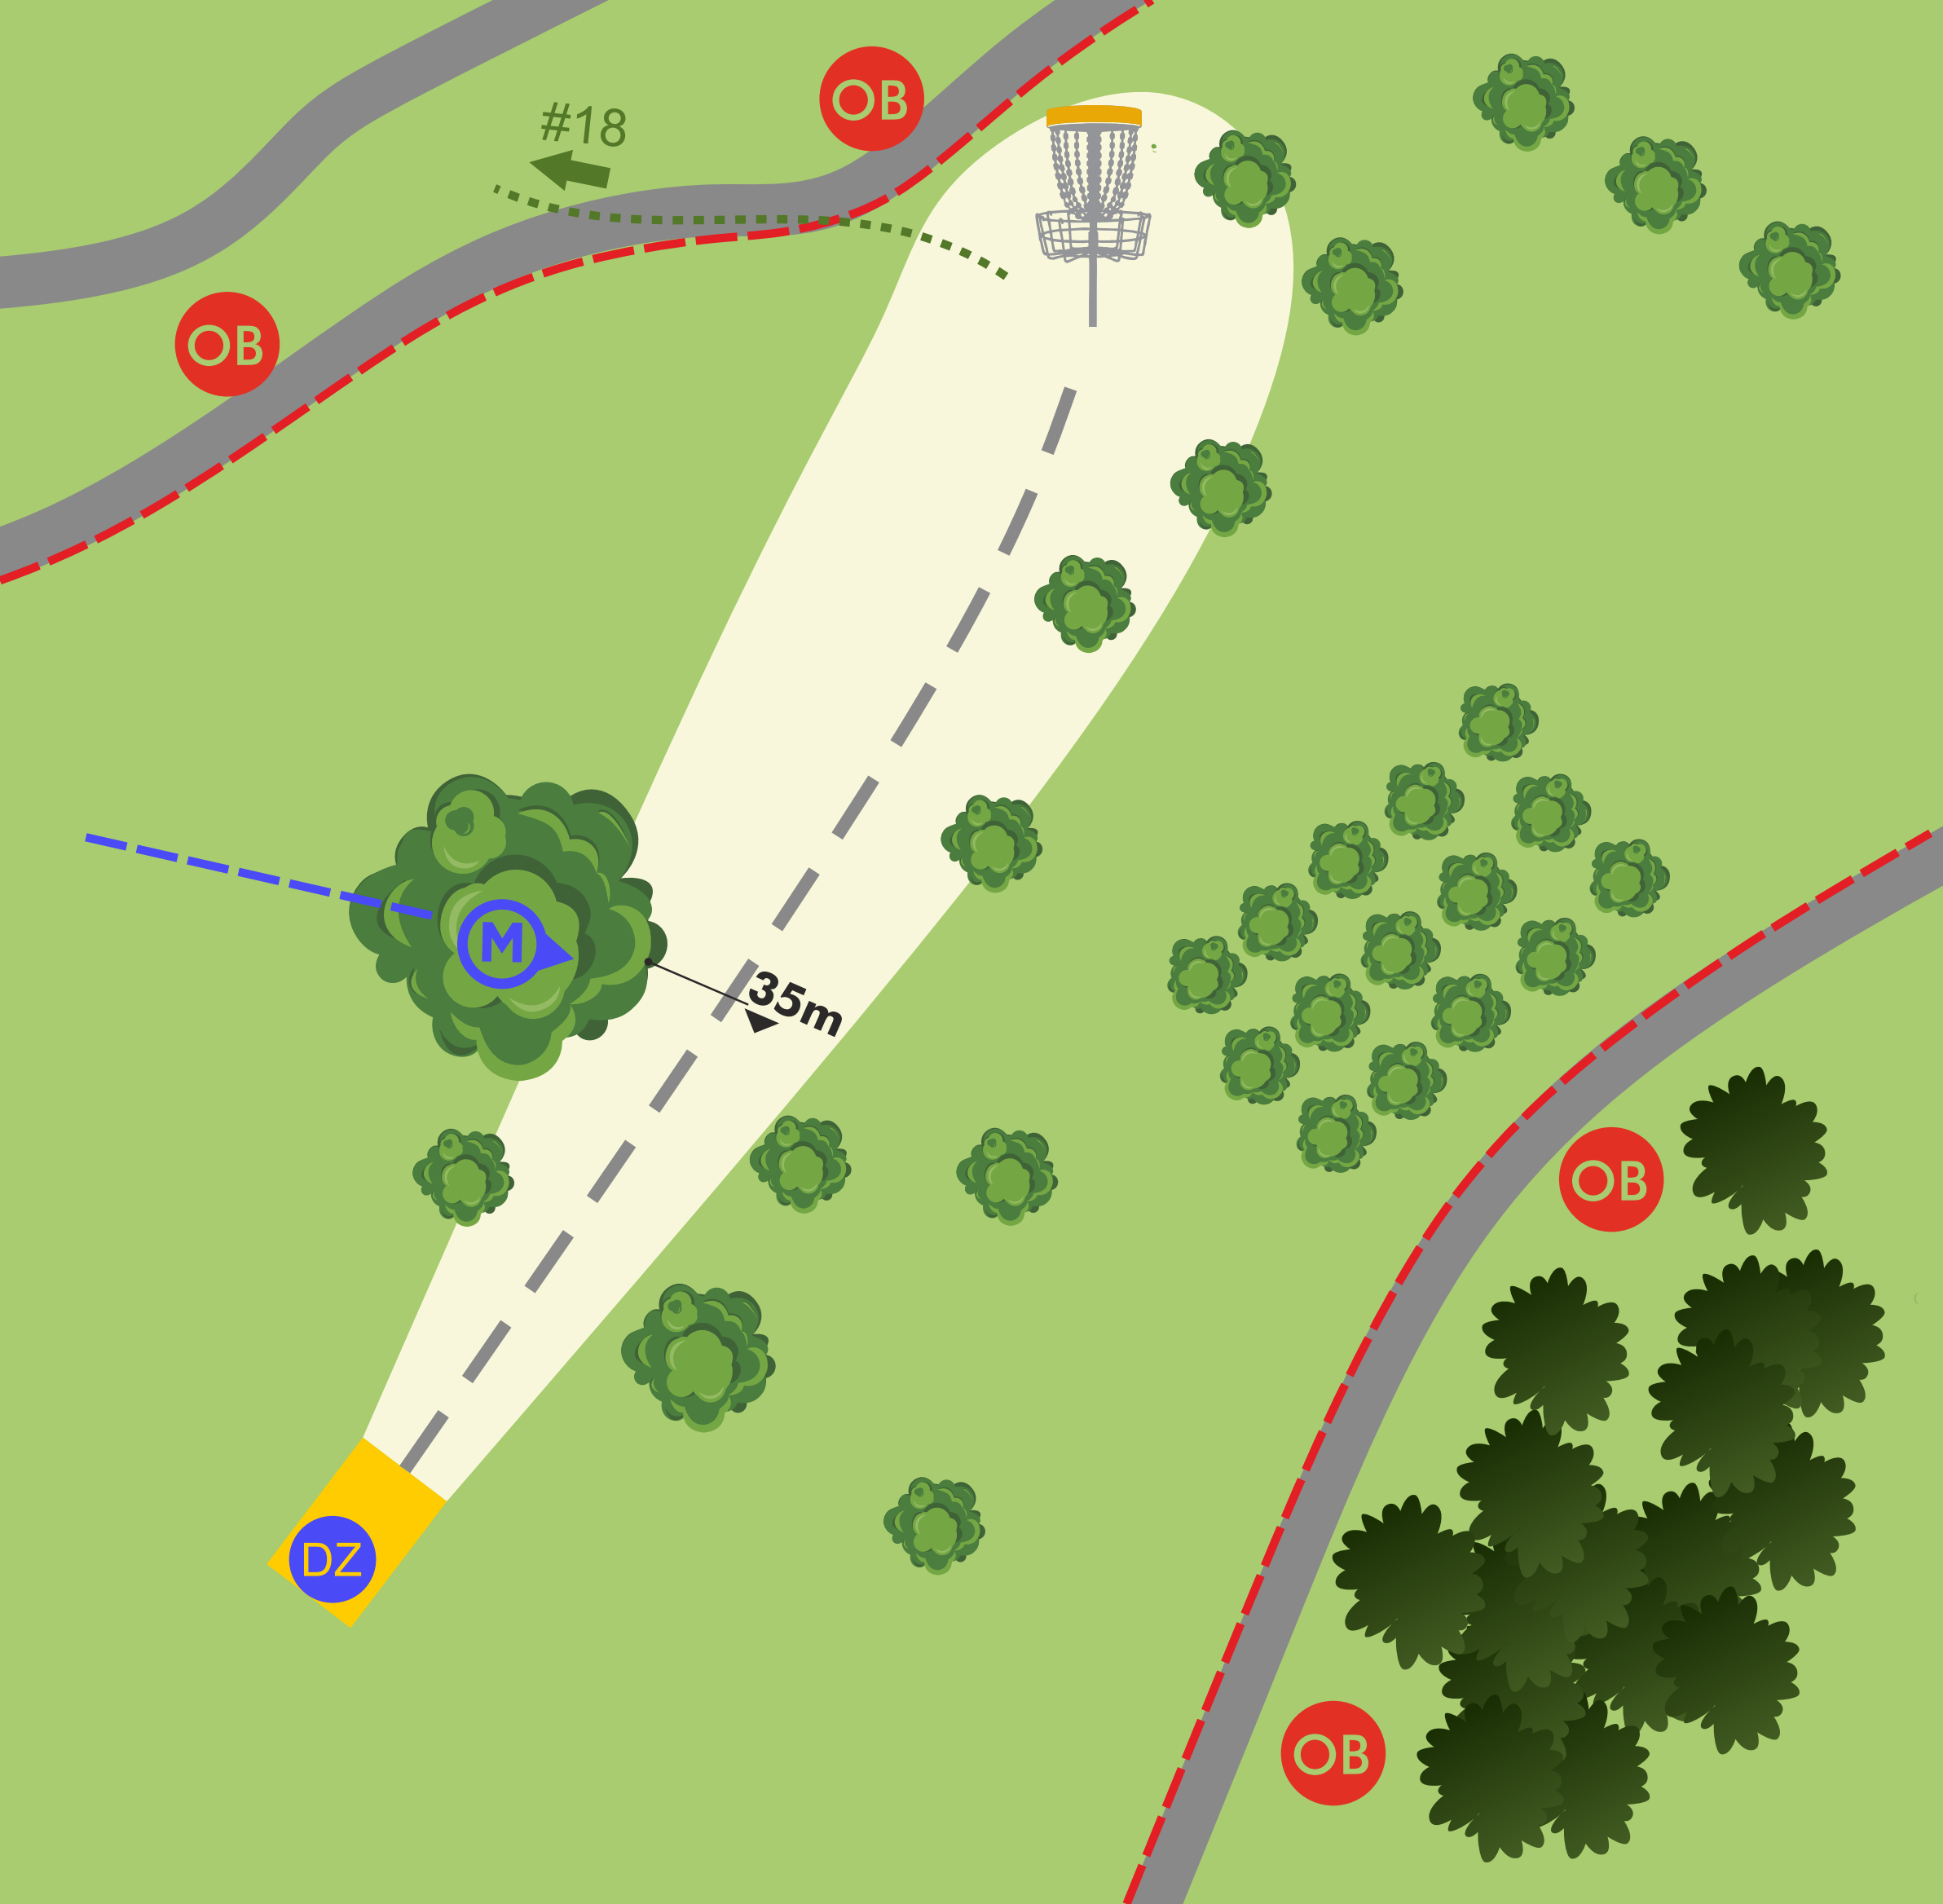

OPEN DE ESPAÑA
Parque Purificación Tomás - Oviedo

17

PAR 3
93m (▲6m)

OB: road left and far right of fairway. Mando to the right of big tree at the start of the fairway.
DZ marked.