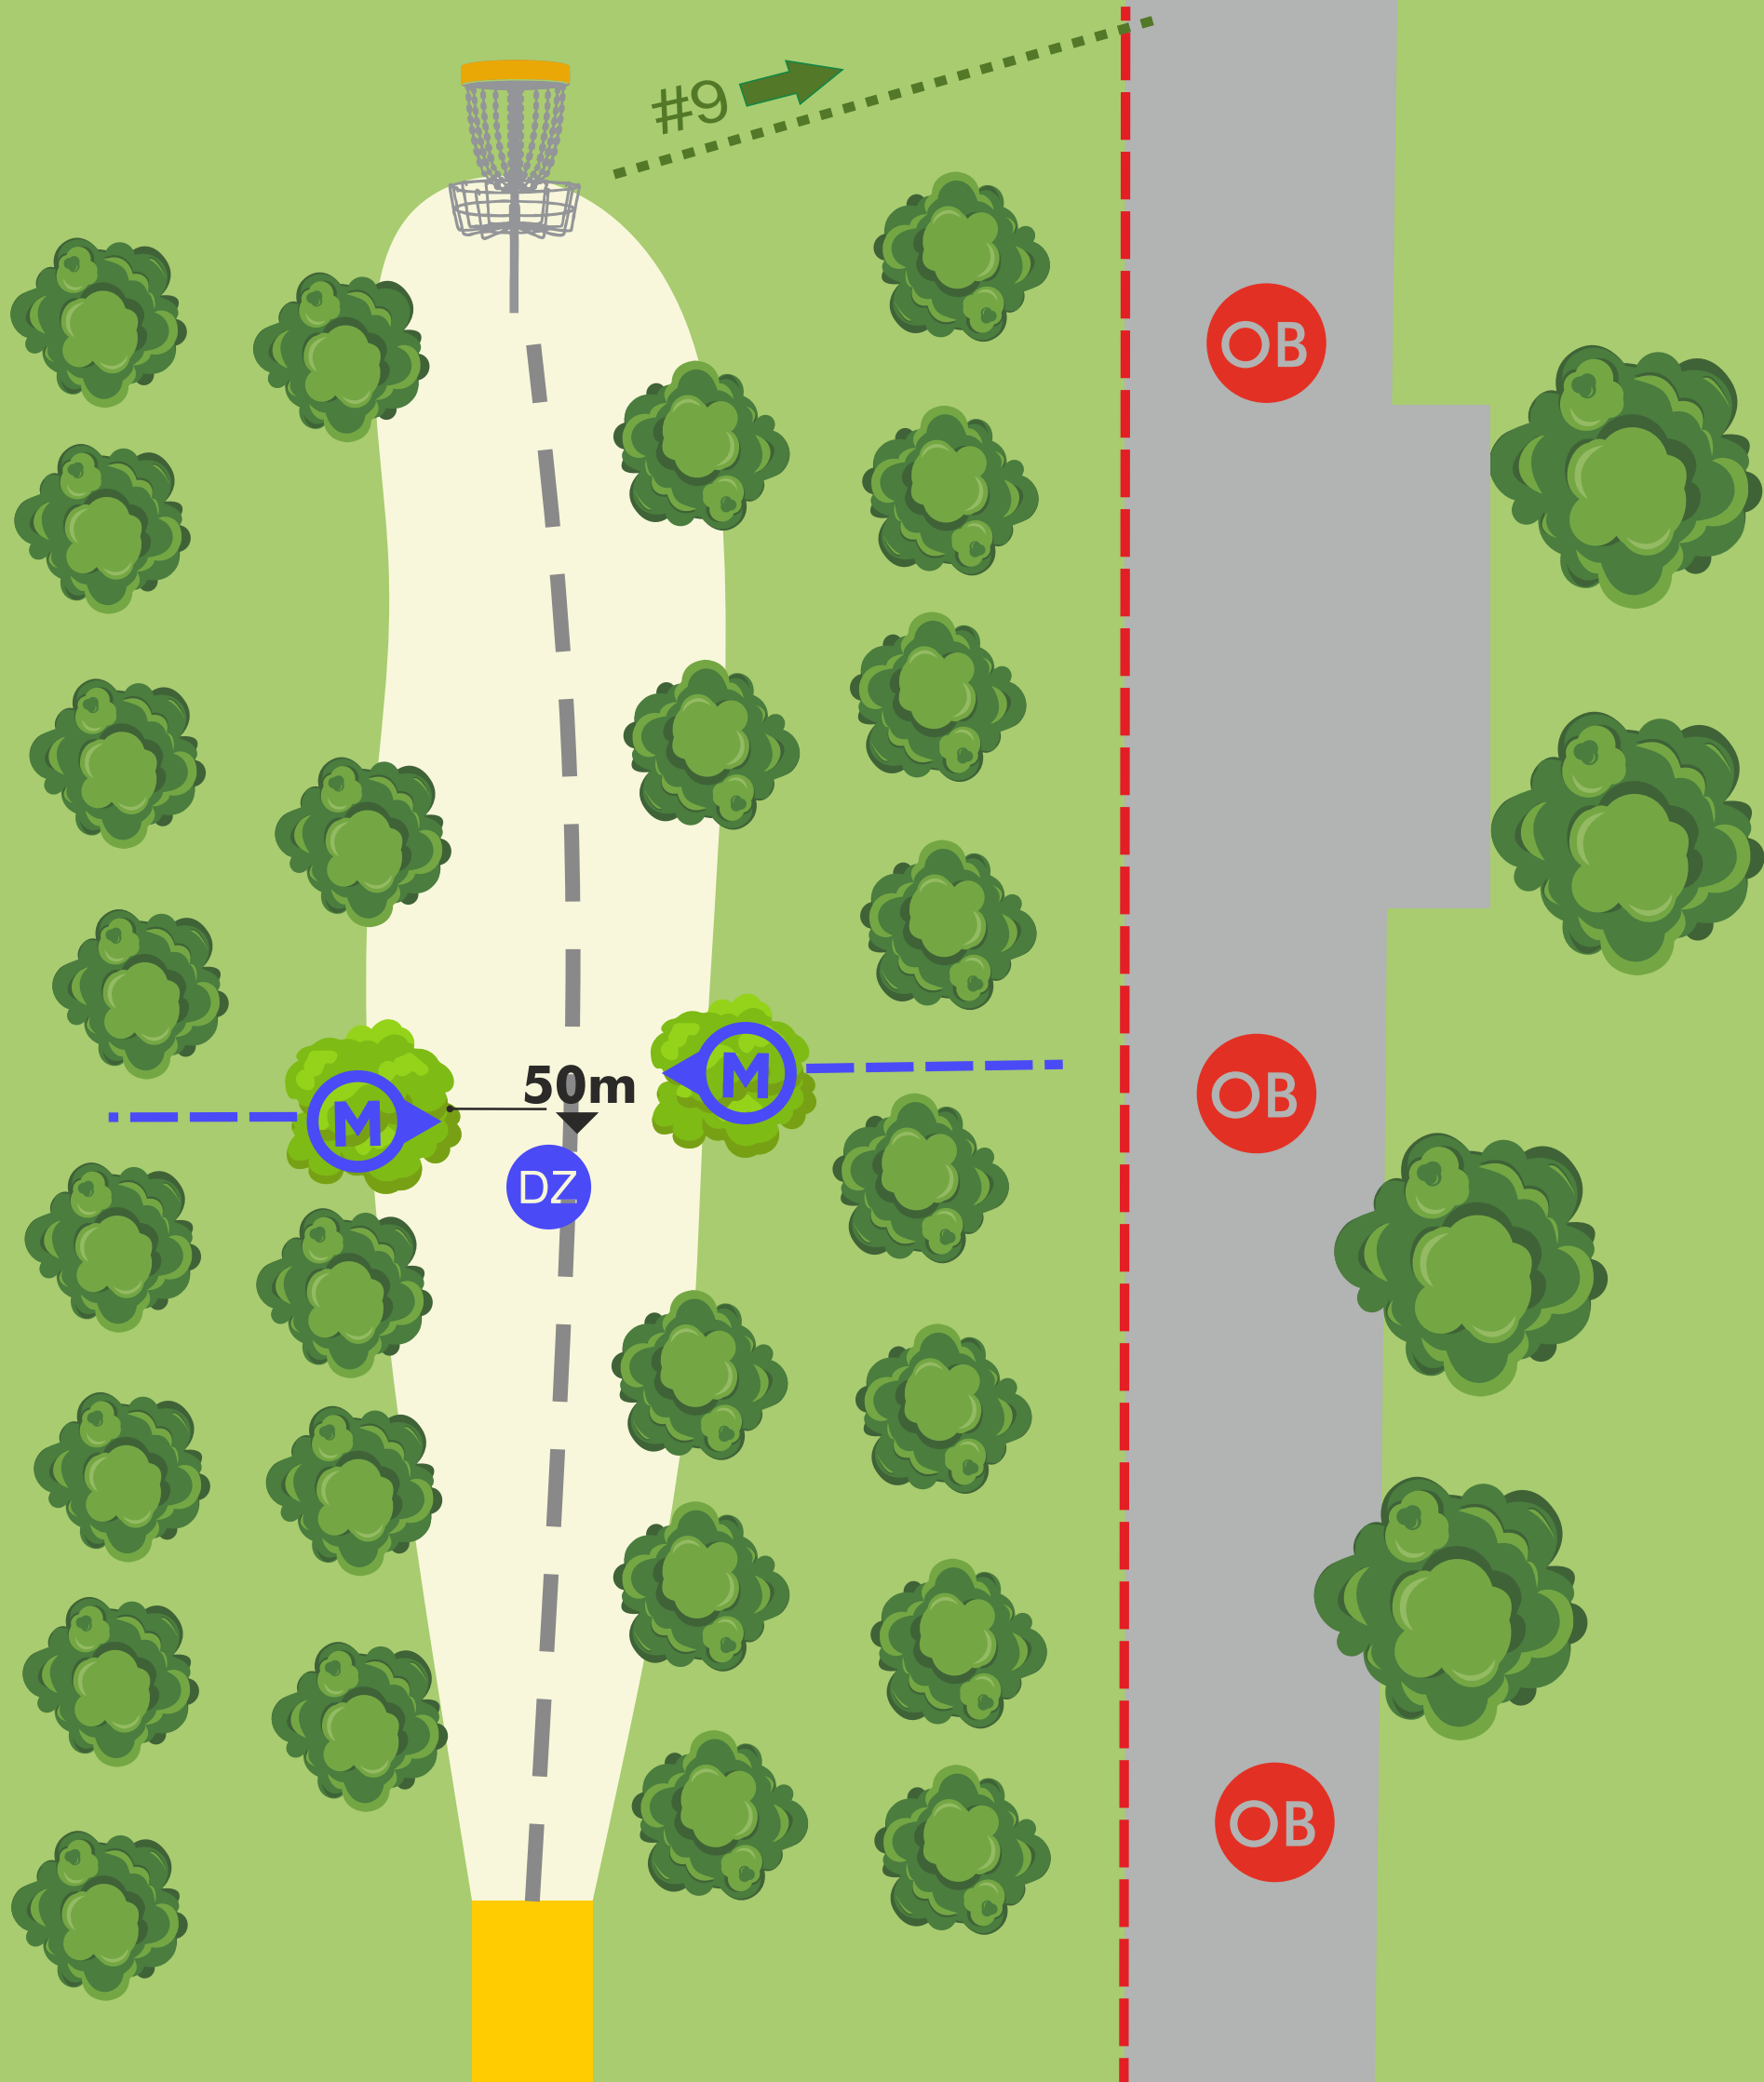

OPEN DE ESPAÑA
Parque Purificación Tomás - Oviedo

8

PAR 4
131m (▼ 9m)

OB: road to the right of fairway. Double mando in the middle of the fairway. DZ marked.