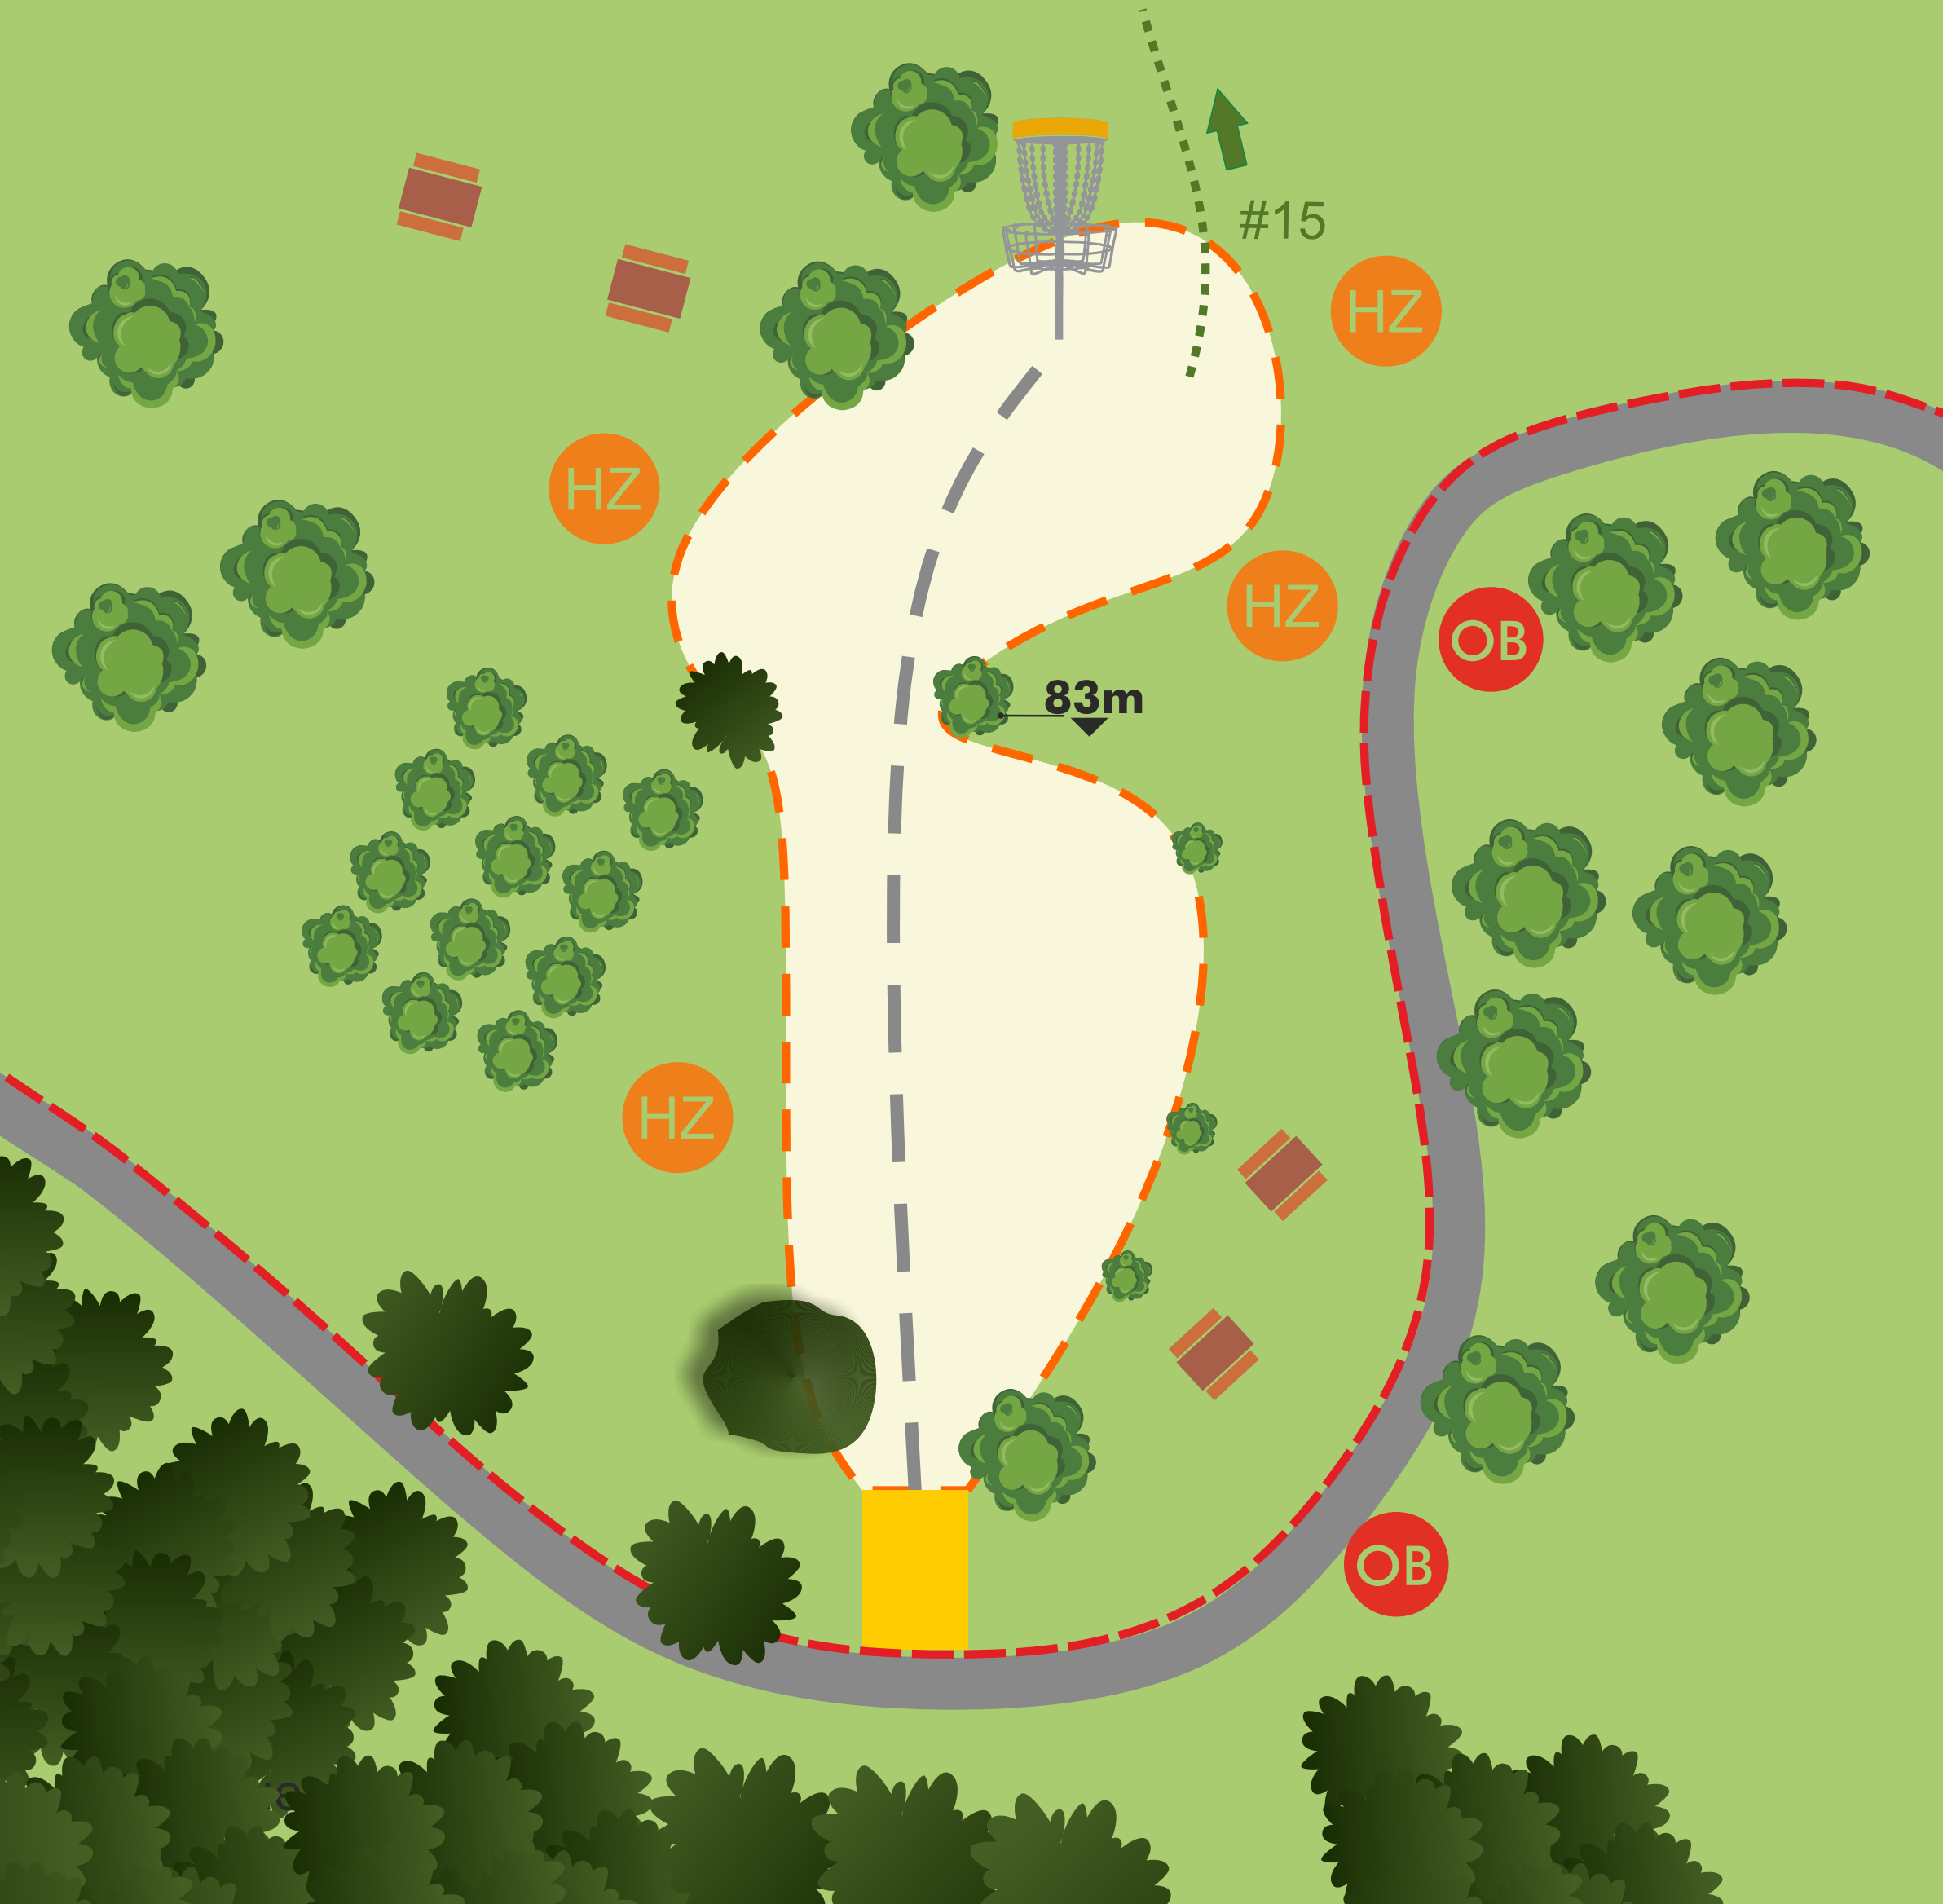

OPEN DE ESPAÑA
Parque Purificación Tomás - Oviedo

14

PAR 3
94m (▲ 14m)

Hazard delimiting the
whole fairway.