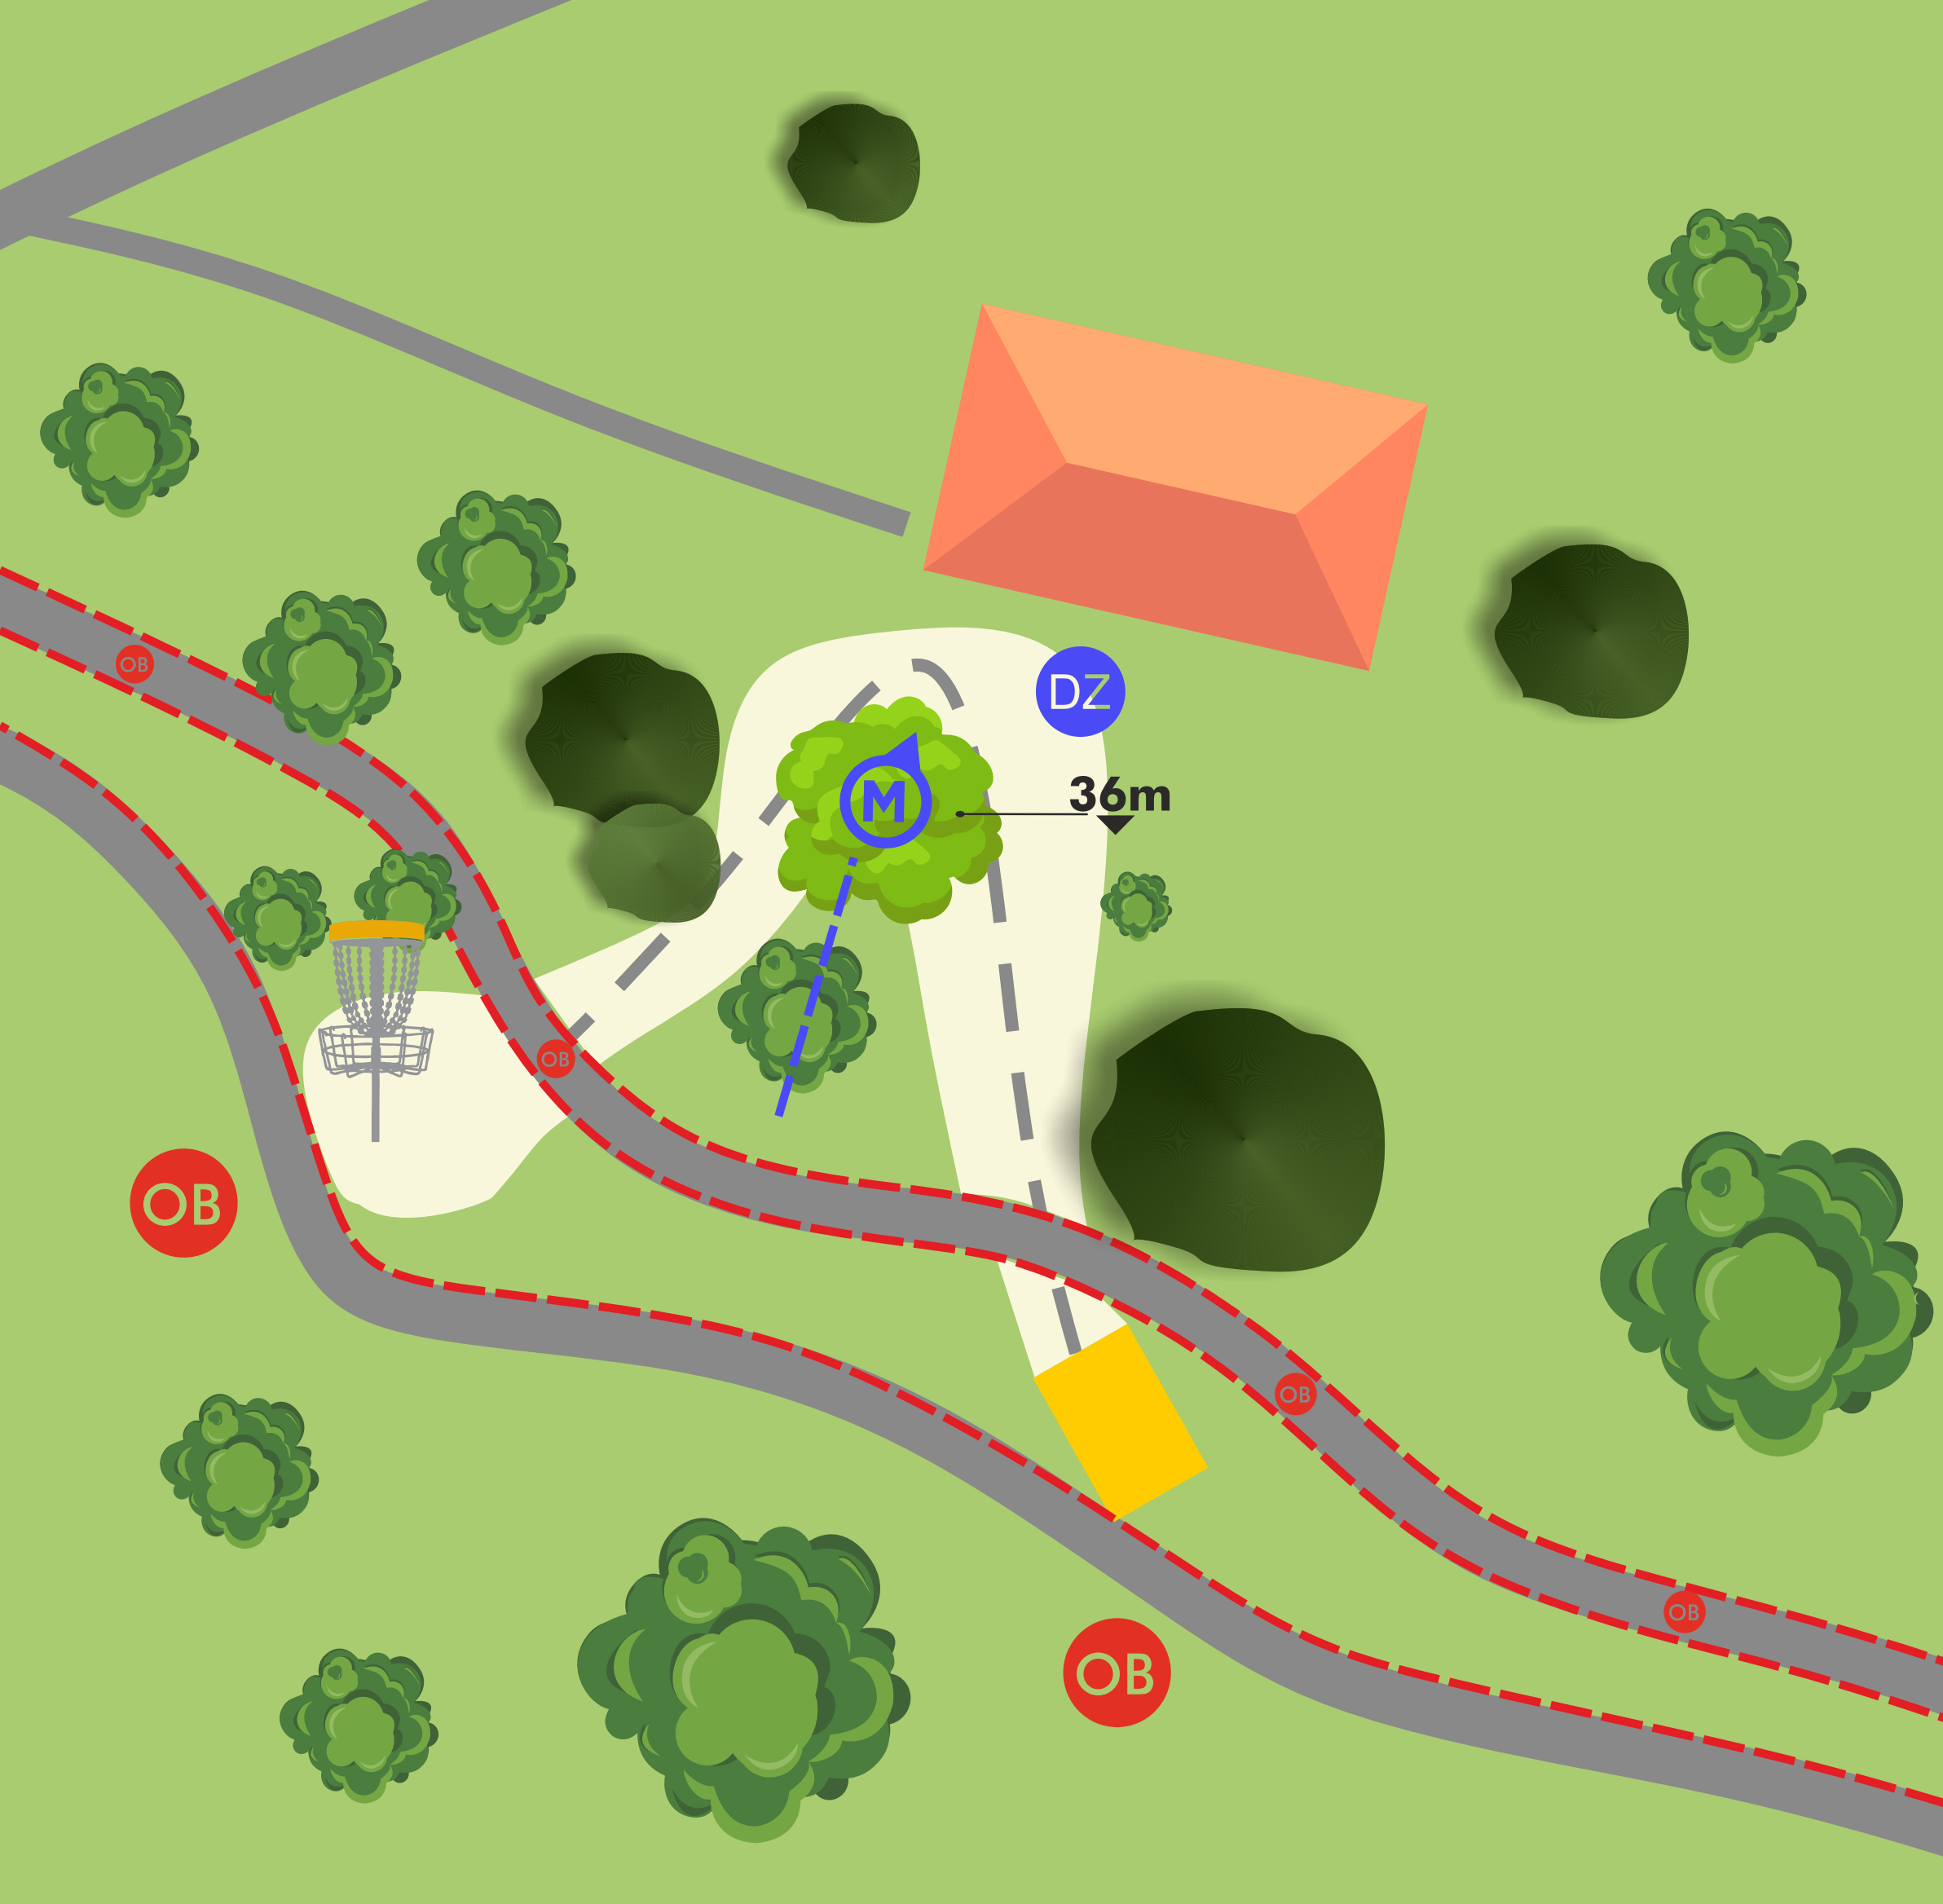

# 16

PAR 4  
130m (▲24m)

OB: road behind the green.

**OPEN DE ESPAÑA**  
Parque Purificación Tomás - Oviedo

# 17

**PAR 3**  
**93m (▲6m)**

OB: road left and far right of fairway. Mando to the right of big tree at the start of the fairway.  
DZ marked.

OPEN DE ESPAÑA  
Parque Purificación Tomás - Oviedo

# 18

PAR 4  
72m (▲6m)

OB: road in front of tee/green and road and beyond basket. Mando to the right of tree in middle of the fairway. DZ marked.