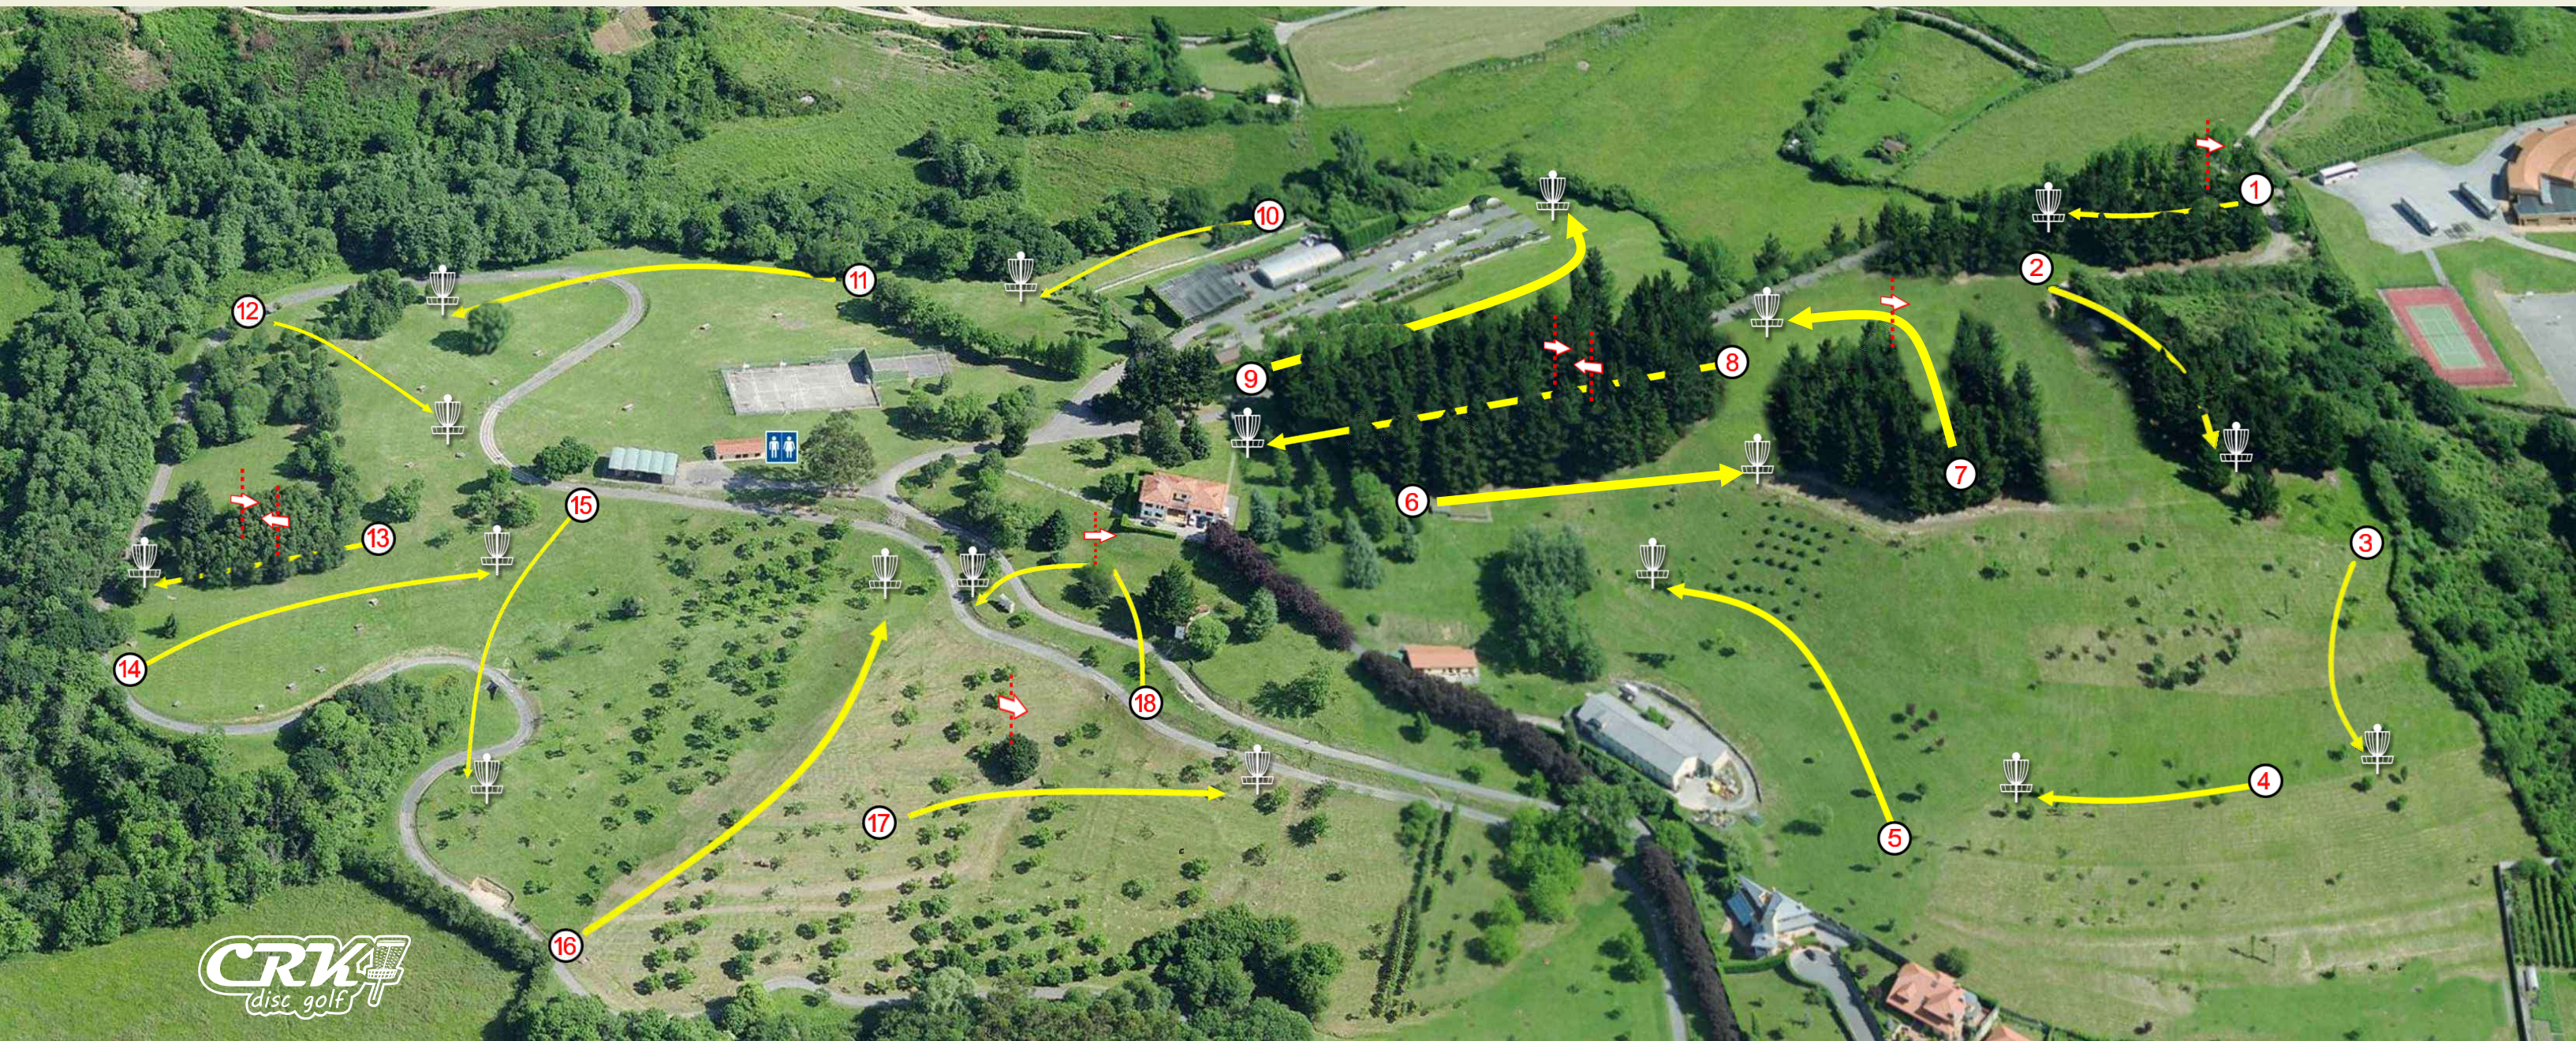

VII OPEN DE ESPAÑA

OVIEDO 2023

18

Par 58

1642 m

PRESENTED BY
INNOVA
DISC GOLF

HOSTED BY
CRK
disc golf