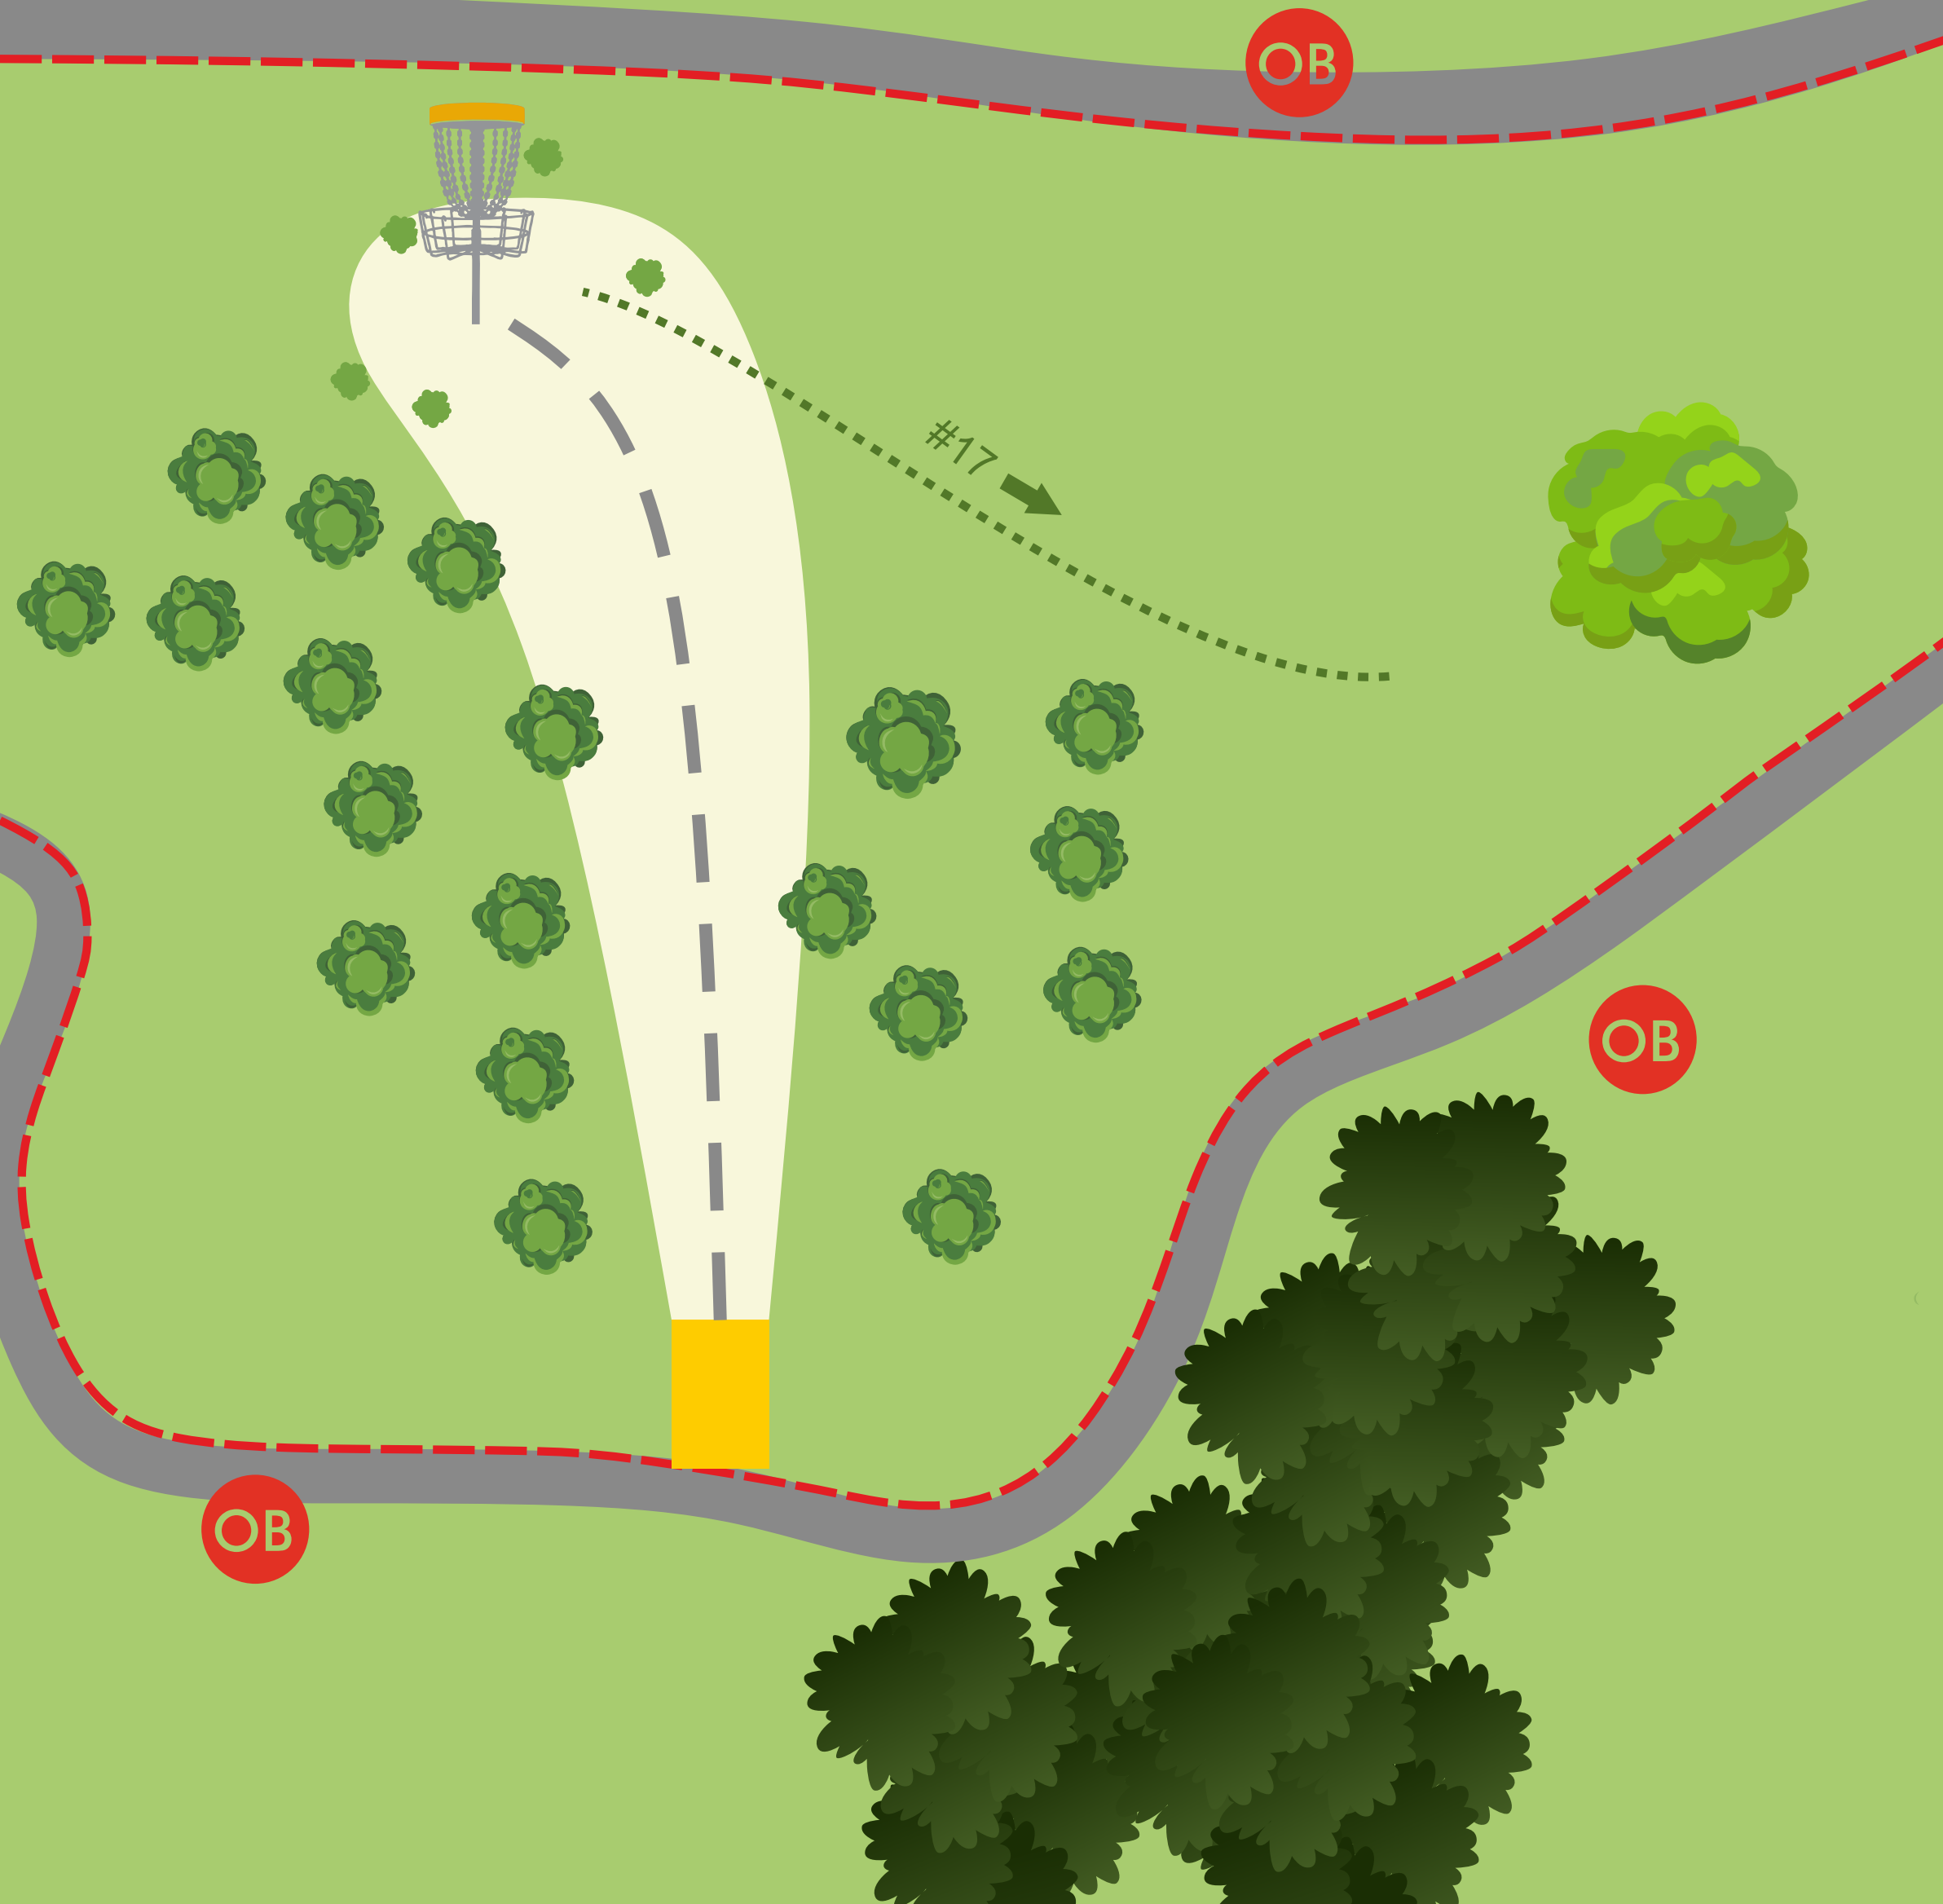

# 14

**PAR 3**  
**94m (▲ 14m)**

Hazard delimiting the  
whole fairway.

**OPEN DE ESPAÑA**  
Parque Purificación Tomás - Oviedo

# 13

**PAR 3**  
**52m (▼11m)**

OB: at the end of fairway.  
Quadruple mando by the tee. DZ marked.

OPEN DE ESPAÑA  
Parque Purificación Tomás - Oviedo

15

PAR 3  
101m (▼15m)

OB: road and beyond  
(right and beyond of  
fairway)

OPEN DE ESPAÑA  
Parque Purificación Tomás - Oviedo

# 17

**PAR 3**  
**93m (▲6m)**

OB: road left and far right of fairway. Mando to the right of big tree at the start of the fairway.  
DZ marked.

OPEN DE ESPAÑA  
Parque Purificación Tomás - Oviedo