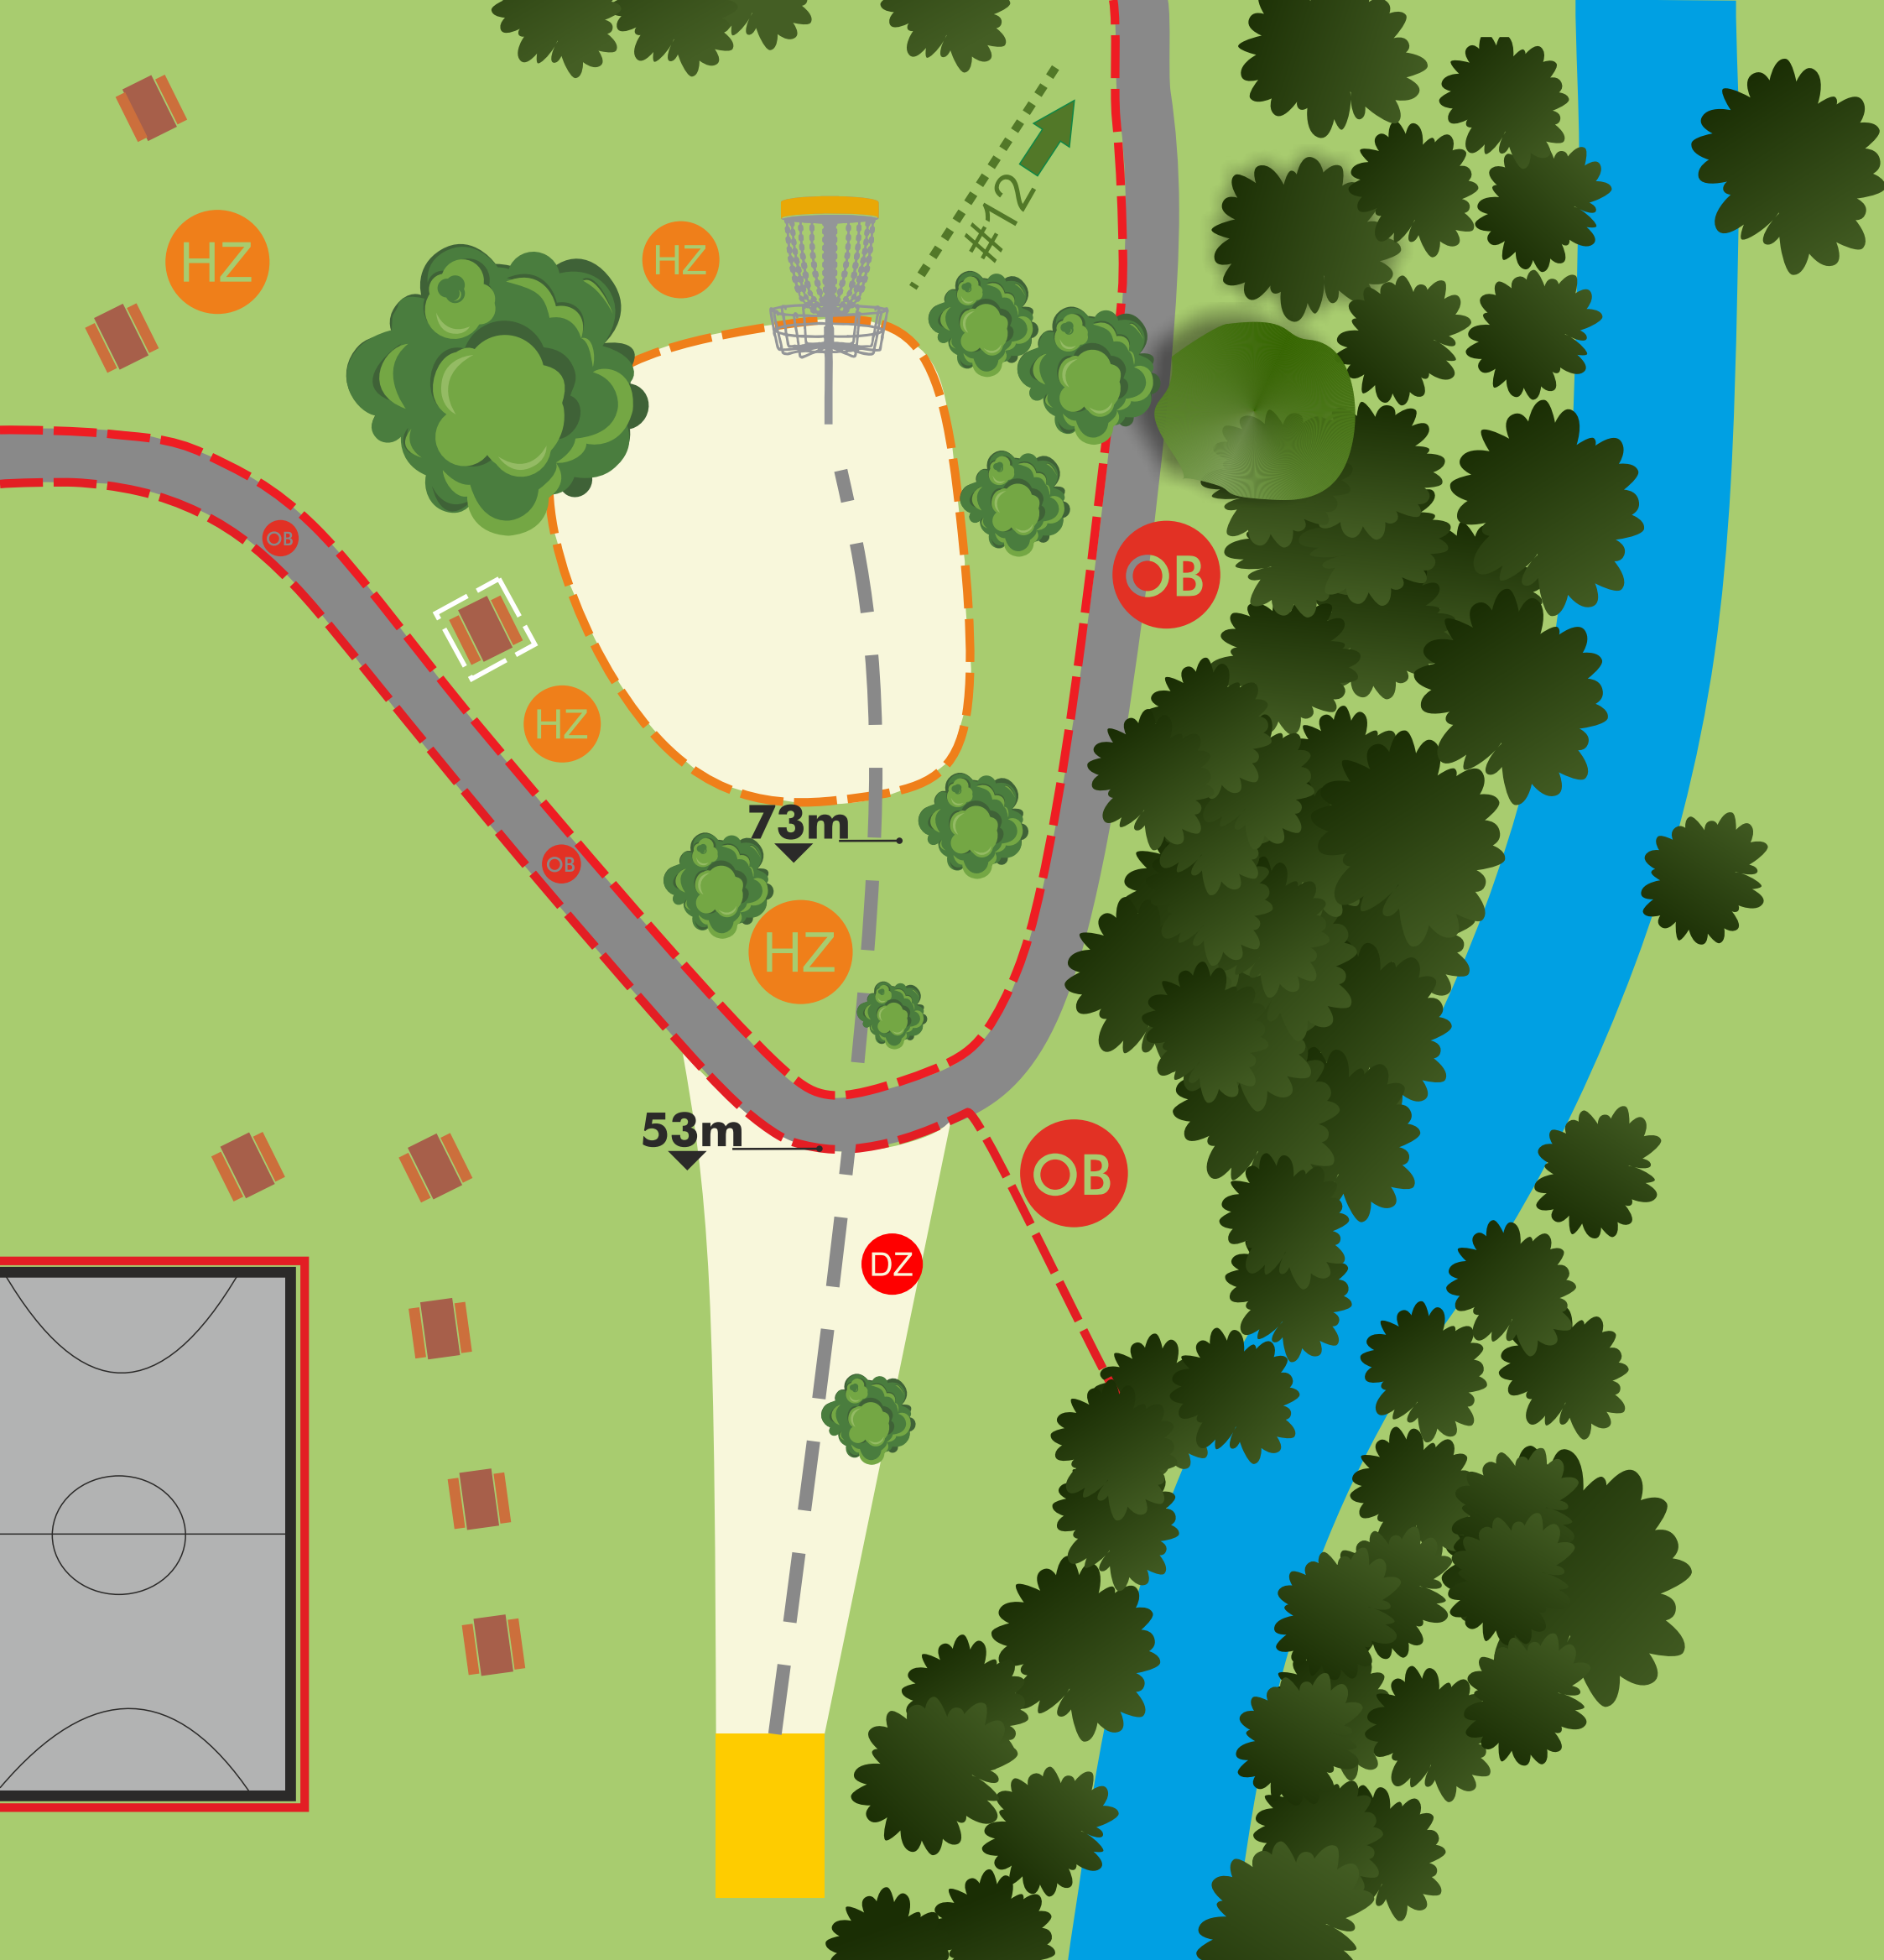

OPEN DE ESPAÑA
Parque Purificación Tomás - Oviedo

11
PAR 3
101m (▼ 8m)

OB: road across fairway and far right. DZ for OB and lost discs. Hazard area around the green. Casual Area: marked picnic table (806.03).