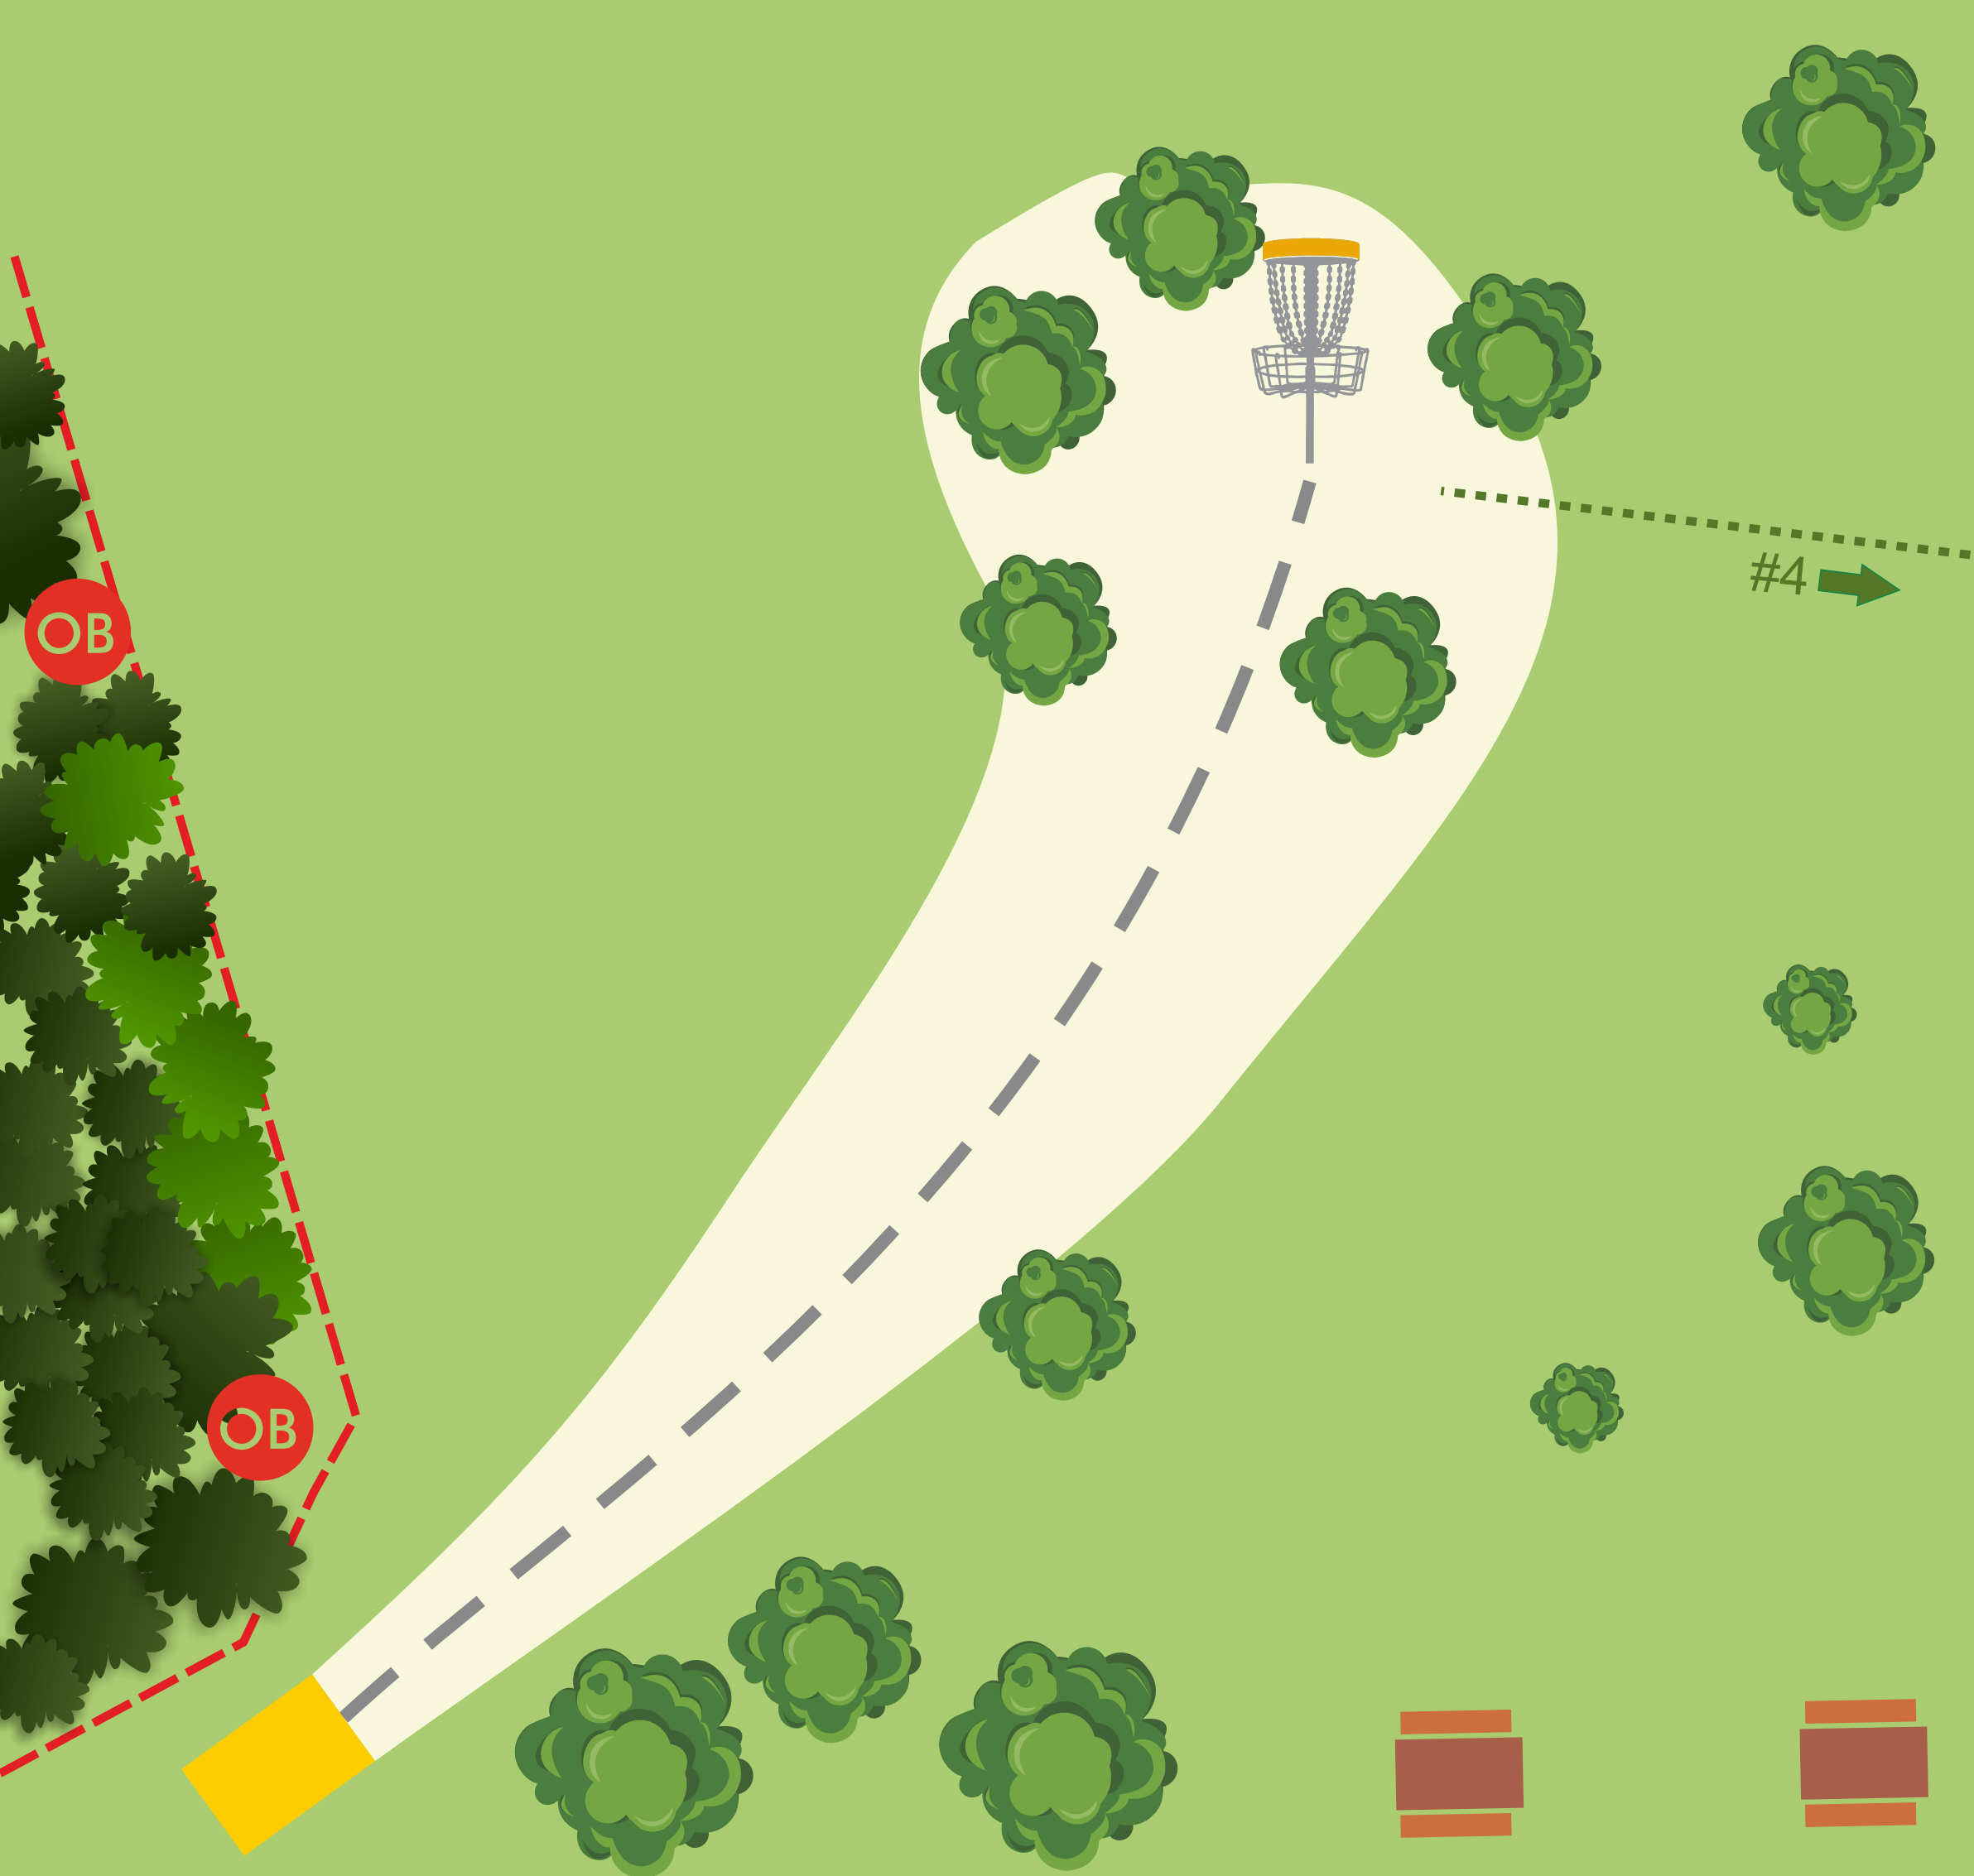

OPEN DE ESPAÑA
Parque Purificación Tomás - Oviedo

3

PAR 3
68m (▼16m)

OB: electric fence (left)
and concrete wall.