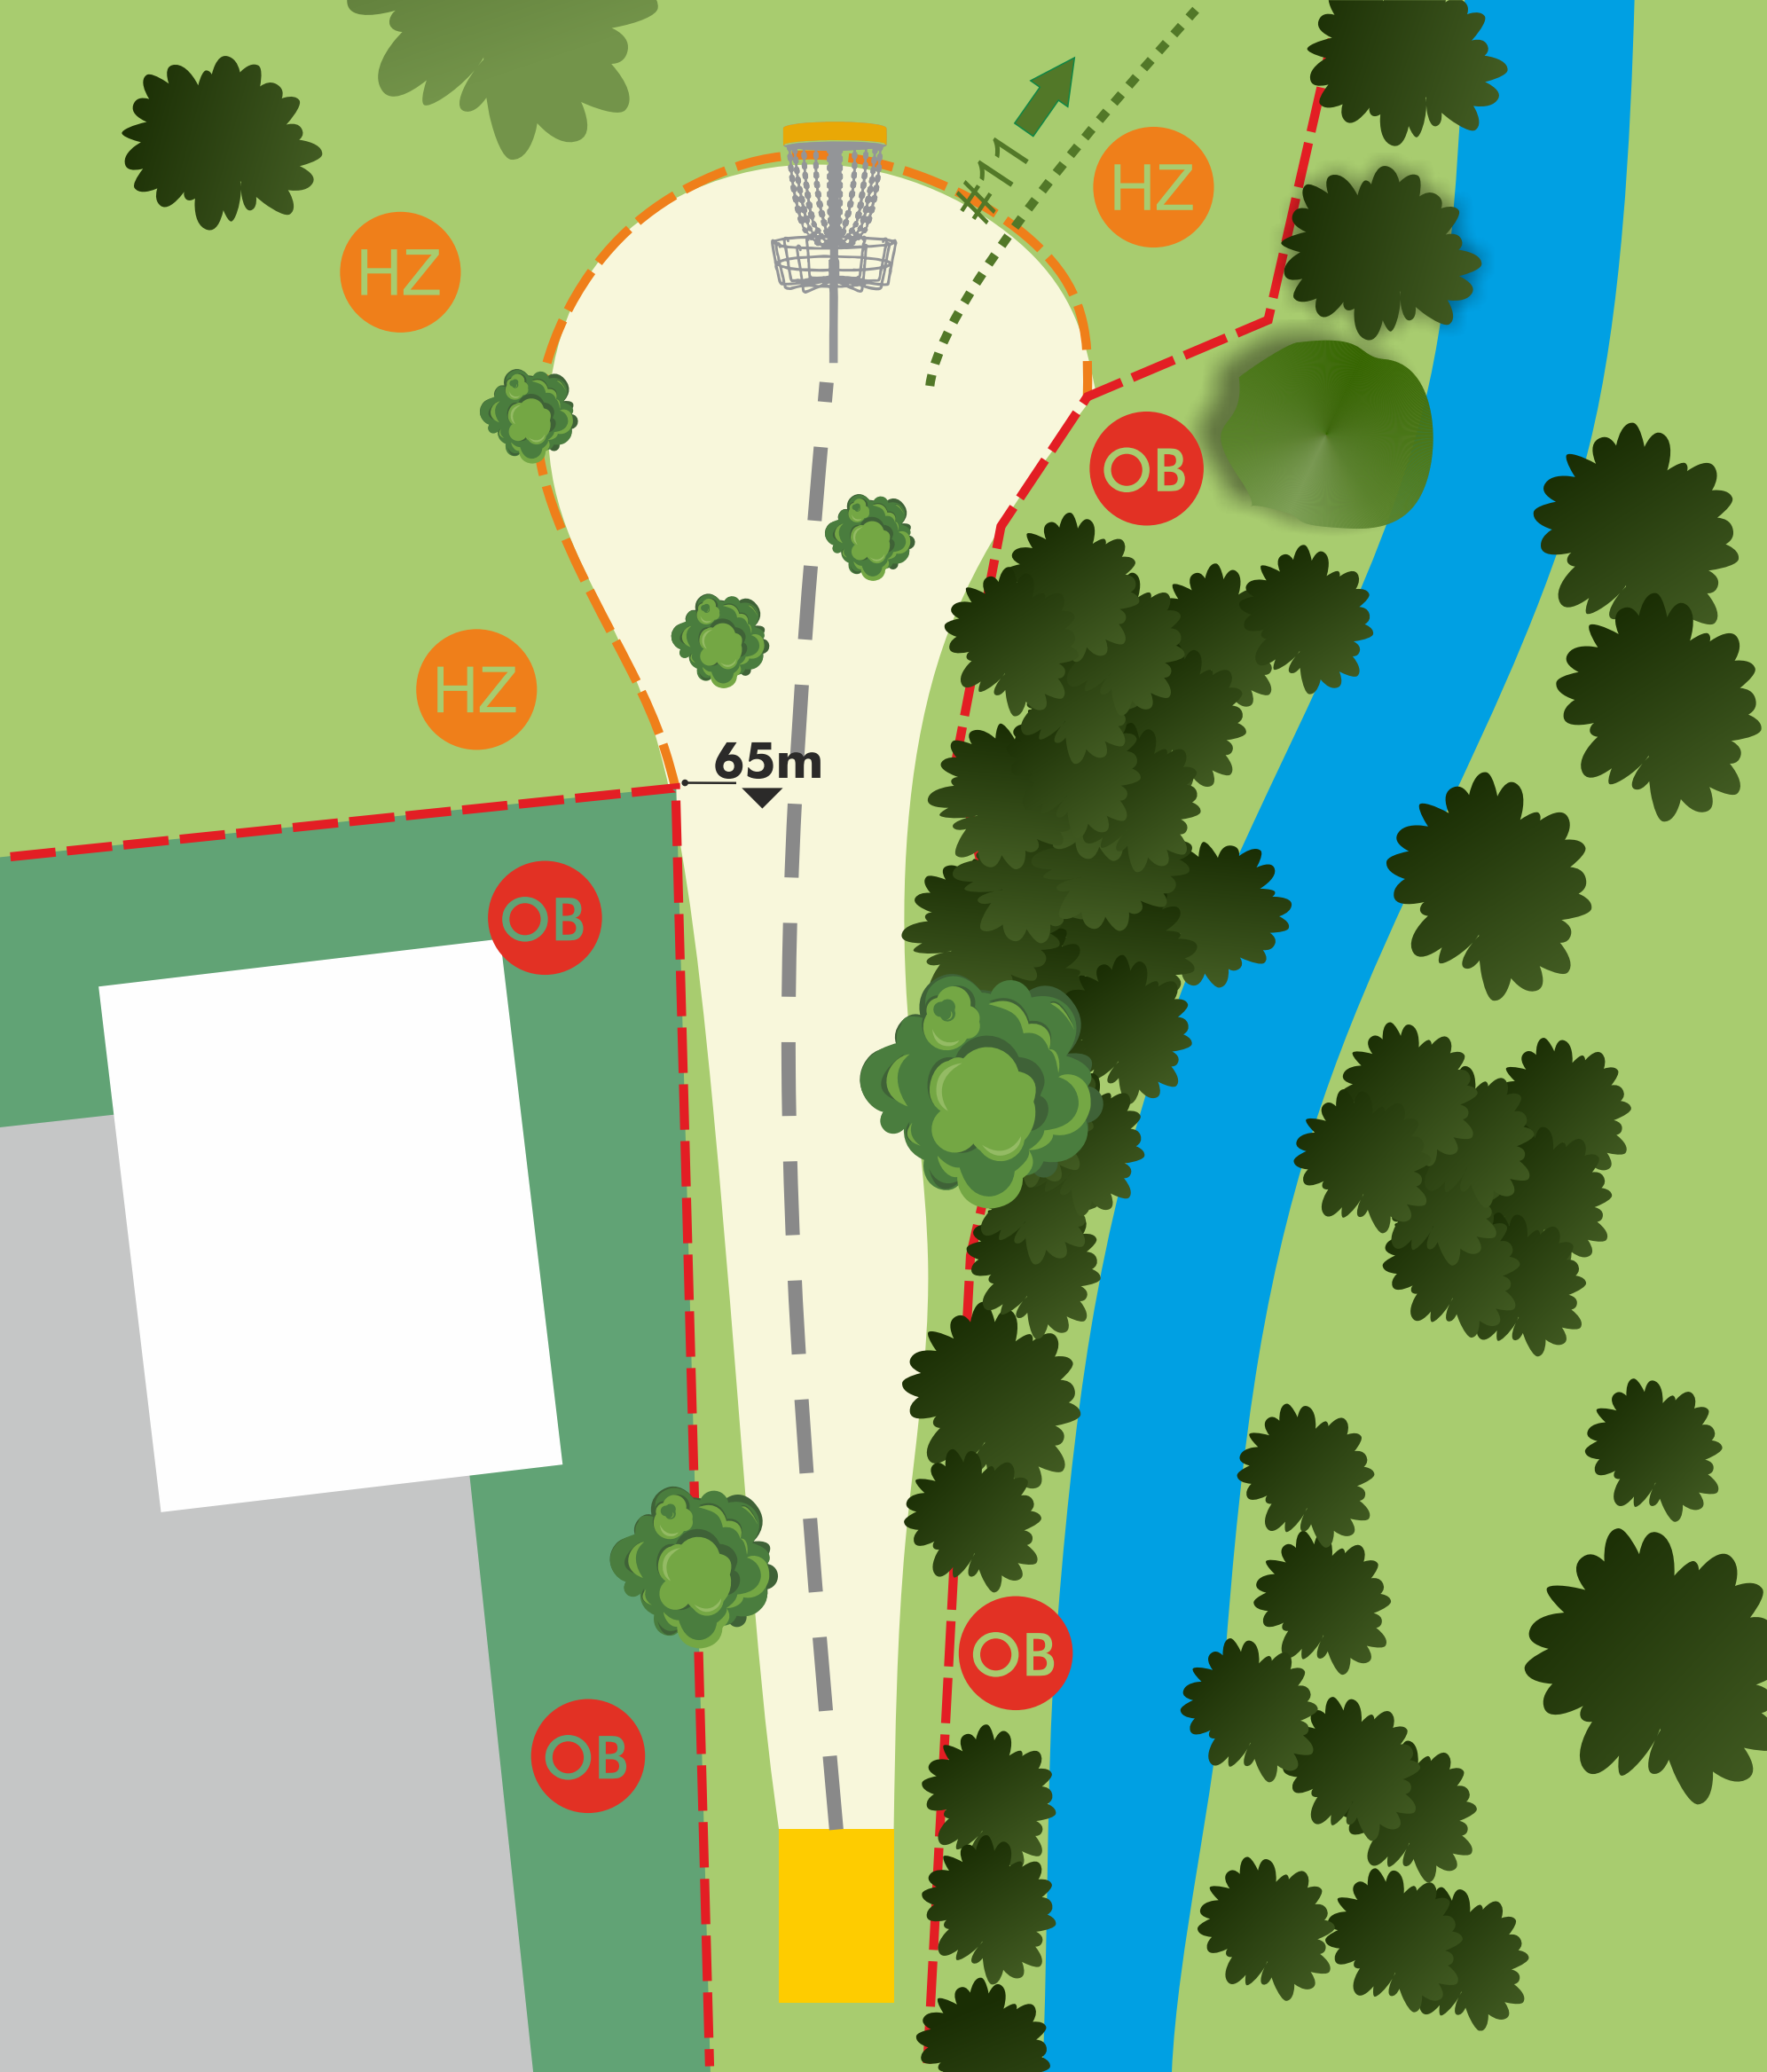

OB: road and path to the left of stone wall.  
1 meter relief from inner edge of wall.

**OPEN DE ESPAÑA**  
Parque Purificación Tomás - Oviedo

# 8

**PAR 4**  
**131m (▼ 9m)**

OB: road to the right of fairway. Double mando in the middle of the fairway. DZ marked.

**OPEN DE ESPAÑA**  
Parque Purificación Tomás - Oviedo

# 9

**PAR 4**

**130m (▲ 6m)**

OB: Road to the right, nursery to the left, and beyond electric fence. 2m additional relief from bushes by the fence of the nursery.

**OPEN DE ESPAÑA**  
Parque Purificación Tomás - Oviedo